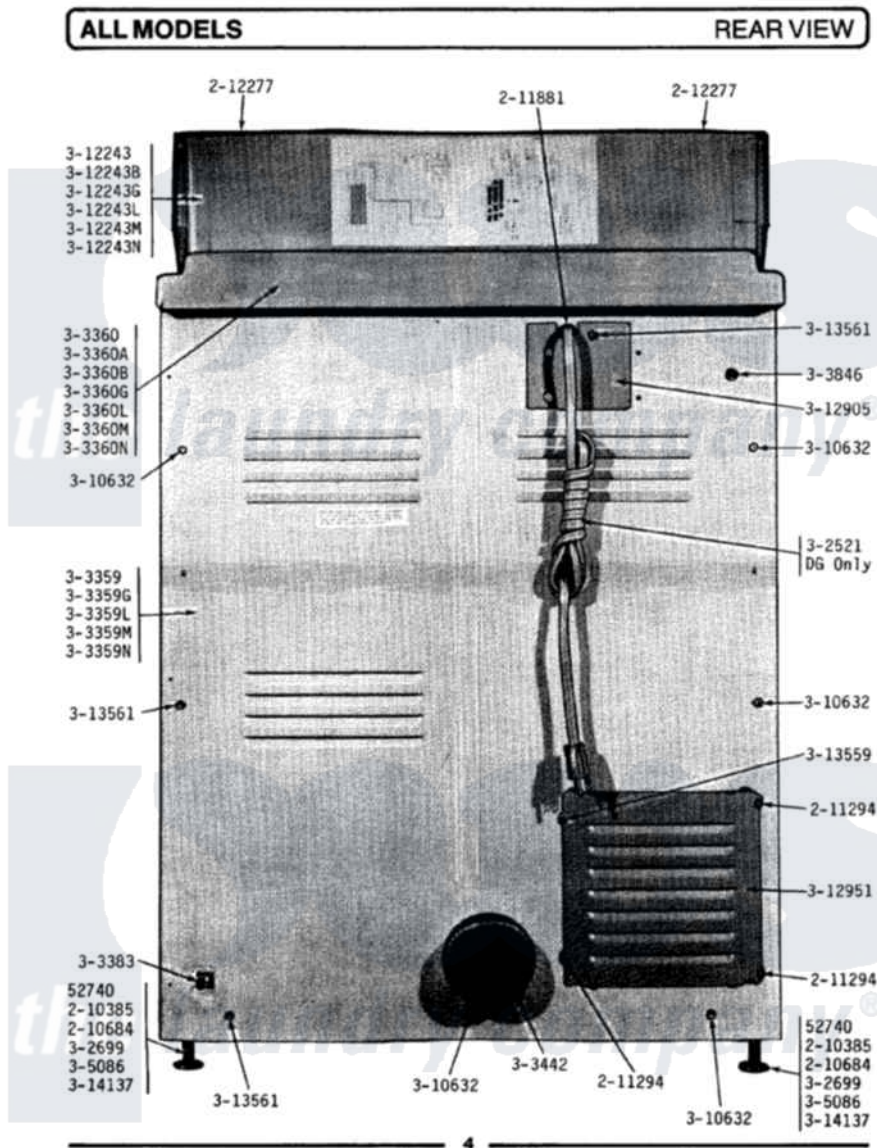

Maytag DG409 10 - REAR VIEW

Maytag [Residential Maytag DG409 Dryer Parts](#) Parts Diagram 10 - REAR VIEW
 Click on the part number to view part

Item	Original Part Number	Replaced By	Status	Part Description
1	Y052740	62739		Nut, Lock
2	Y201808			Converter
3	210385			Lock Nut For Adjustable Leg
4	210684			Foot, Adjustable Leg
5	211294	90767		Screw, 8A X 3/8 HeX Washer Head Tapping
6	211881			Grommet, Cord Part Not Used-Gas Models Only
7	212277			Screw, No.8 X 1/2 Inch
8	301548			Clamp, Ground Wire
9	302521		Not Available	CORD, POWER PART NOT USED-GAS MODELS ONLY
10	Y302699	22003428		Leg, Adjustable
11	303359		Not Available	CABINET-WHITE
12	303359G		Not Available	CABINET-DARK GOLD
13	303359L		Not Available	CABINET-ALMOND
14	303359M		Not Available	CABINET-HARVEST WHEAT