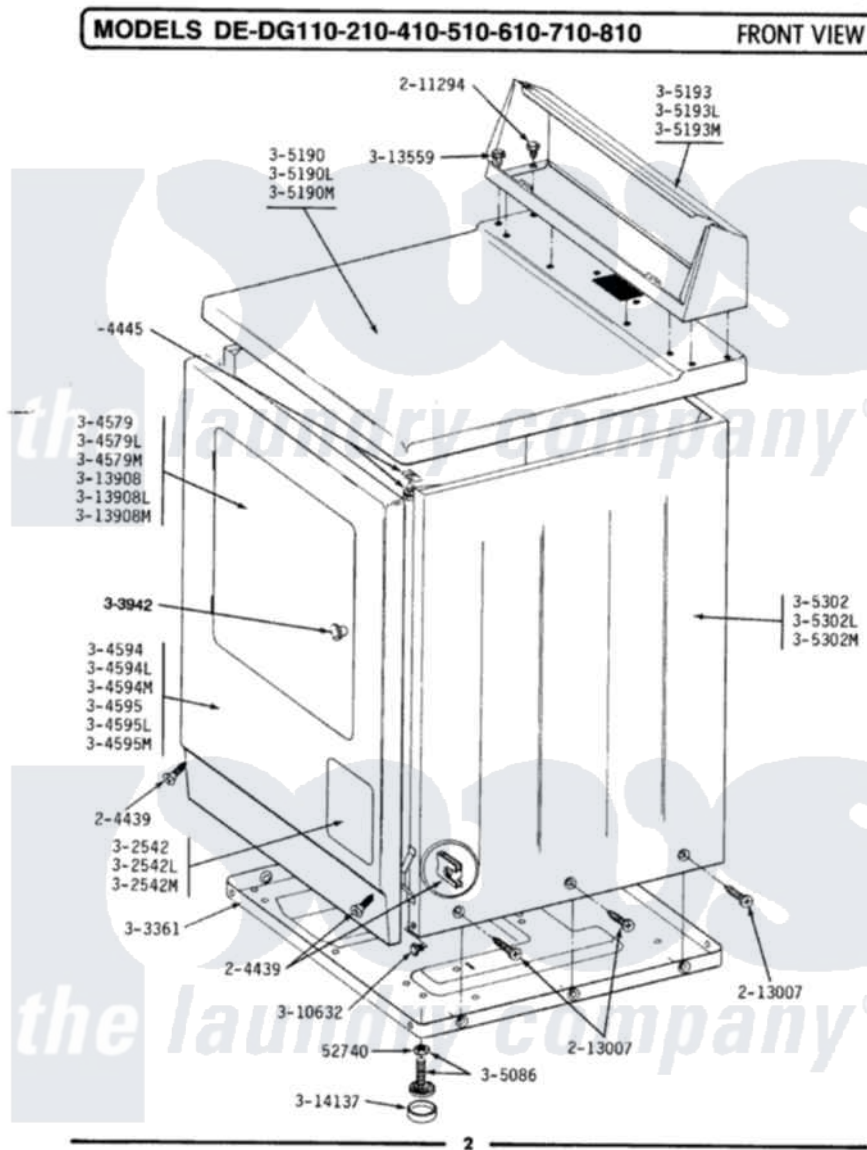

Maytag DG410 03 - FRONT VIEW

Maytag Residential Maytag DG410 Dryer Parts Parts Diagram 03 - FRONT VIEW
 Click on the part number to view part

Item	Original Part Number	Replaced By	Status	Part Description
2	204439			Screw And Fstner Assembly
3	204445			Screw And Fastener Assembly
4	211294	90767		Screw, 8A X 3/8 HeX Washer Head Tapping
5	213007			Xfor Cabinet See Cabinet, Back
6	302542		Not Available	PART NOT USED. (DG ONLY)
7	302542L		Not Available	PART NOT USED. (DG ONLY)
8	302542M		Not Available	ACCESS DOOR-HARVEST WHEAT
9	Y303361		Not Available	BASE ASSY. (UPPER & LOWER)
10	Y304579			DOOR (WHT)
13	304594			Front Panel-White
16	304595	3369903		Dishrack
17	304595L		Not Available	FRONT PANEL-ALMOND
18	304595M		Not Available	FRONT PANEL-HARVEST WHEAT

19	Y305086		Adjustable Leg And Nut
20	Y305190	307104	Top Cover Assembly
23	Y305193		Console
26	305302		Not Available CABINET-WHITE
29	303942		Not Available KNOB AND SCREW
30	Y310632	1163839	Screw
31	Y313559		Screw
32	Y313908		DOOR PANEL-WHITE
35	Y314137		Foot, Rubber