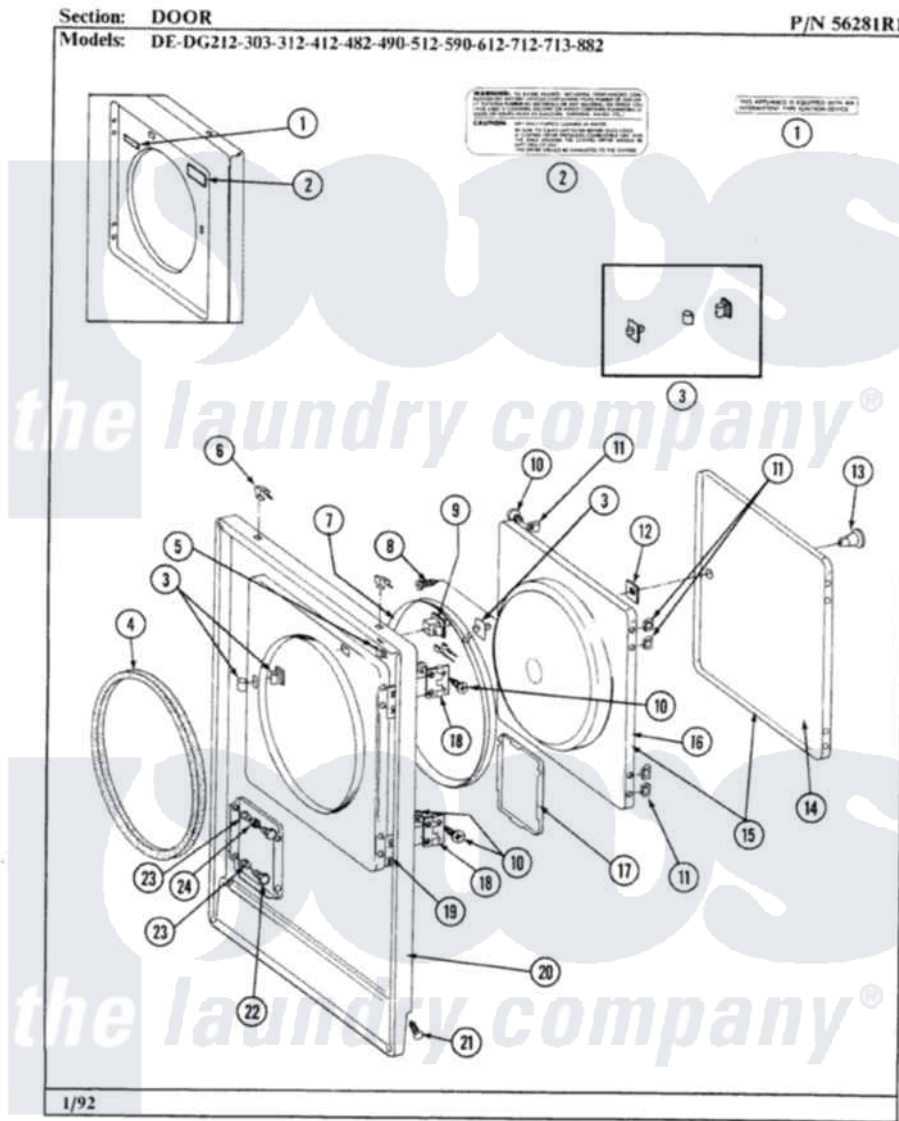

# Maytag DG412 02 - DOOR

30

Maytag [Residential Maytag DG412 Dryer Parts](#) Parts Diagram 02 - DOOR  
 Click on the part number to view part

Item	Original Part Number	Replaced By	Status	Part Description
1	314119		Not Available	GAS IGNITION LABEL
2	Y313927			INSTRUCTION LABEL
3	<a href="#">306436</a>			Door Latch Kit--W
4	<a href="#">314286</a>			Seal For Front Panel
5	<a href="#">Y310376</a>			Clip, Door Switch Harness
6	212982	<a href="#">22001650</a>		Fastener, Spring
7	<a href="#">314077</a>			Door Seal
8	314347	<a href="#">400021-1</a>		Screw
9	Y305753	<a href="#">W10169313</a>		Switch-Dor
10	<a href="#">Y314062</a>			Screw, Door Hinge And Panel
11	<a href="#">Y313910</a>			Clip, Door Liner To Outer Panel
12	<a href="#">Y313911</a>			Door Strike Retainer
13	303942		Not Available	KNOB AND SCREW
14	Y313908			DOOR PANEL-WHITE
15	Y304579			DOOR (WHT)
"	Y306668			DOOR (WHT)

16	305835		Not Available	INNER DOOR WITH KNOB & SCRE
"	306676		Not Available	INNER DOOR WITH KNOB
17	302542		Not Available	PART NOT USED. (DG ONLY)
18	Y304577	<a href="#">33001230</a>		Hinge, Door
19	<a href="#">Y313907</a>			Fastener, Twin
20	<a href="#">304594</a>			Front Panel-White
21	<a href="#">204439</a>			Screw And Fstner Assembly
22	212949	<a href="#">22001866</a>		Screw, Relay
23	312301		Not Available	BUSHING FOR ACCESS STUD
24	<a href="#">312369</a>			Sleeve, Access Panel Stud Part Not Used