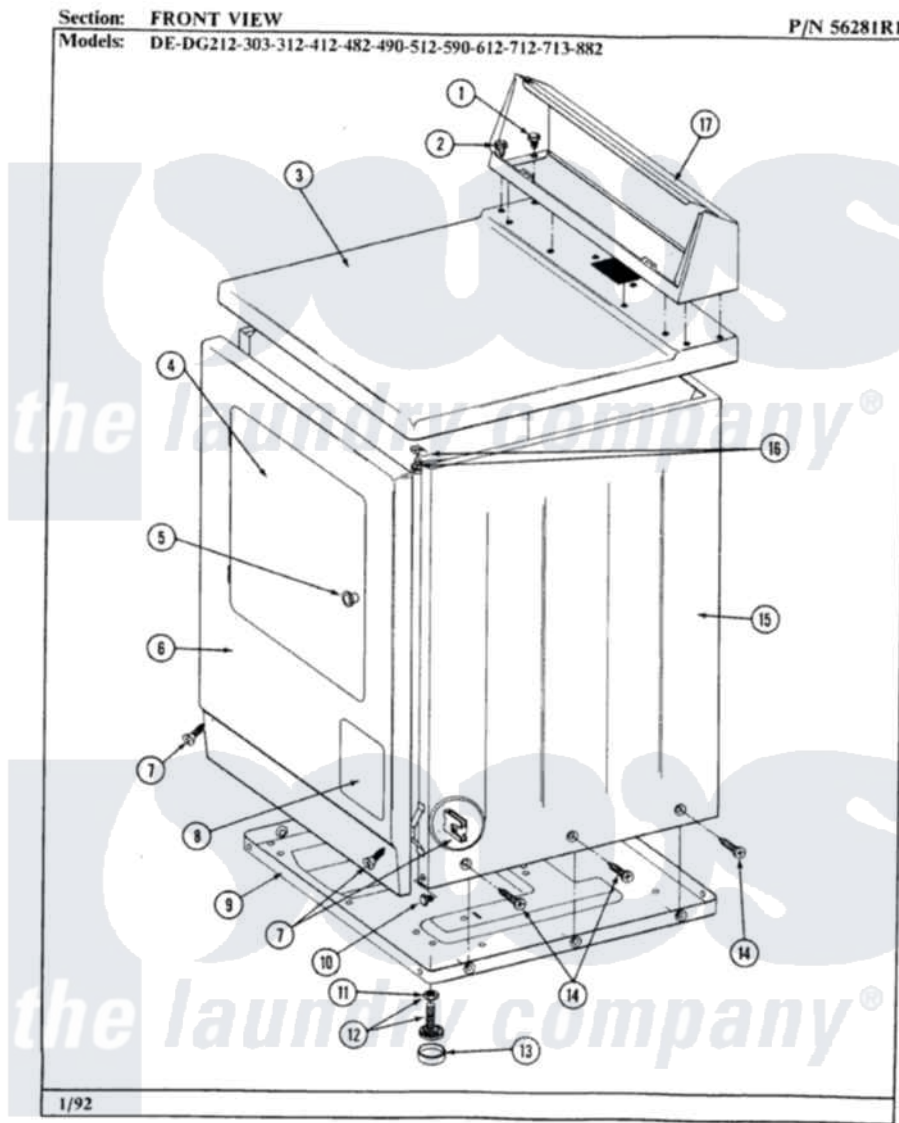

# Maytag DG412 04 - FRONT VIEW

26

Maytag [Residential Maytag DG412 Dryer Parts](#) Parts Diagram 04 - FRONT VIEW  
 Click on the part number to view part

Item	Original Part Number	Replaced By	Status	Part Description
1	211194		Not Available	LOCK WASHER
2	<a href="#">Y313559</a>			Screw
3	<a href="#">307104</a>			Top Cover Assembly
4	Y306668			DOOR (WHT)
5	303942		Not Available	KNOB AND SCREW
6	<a href="#">304594</a>			Front Panel-White
7	<a href="#">204439</a>			Screw And Fstner Assembly
8	302542		Not Available	PART NOT USED. (DG ONLY)
9	Y303361		Not Available	BASE ASSY. (UPPER & LOWER)
10	Y310632	<a href="#">1163839</a>		Screw
11	Y052740	<a href="#">62739</a>		Nut, Lock
12	<a href="#">Y305086</a>			Adjustable Leg And Nut
13	<a href="#">Y314137</a>			Foot, Rubber
14	<a href="#">213007</a>			Xfor Cabinet See Cabinet, Back
15	305302		Not Available	CABINET-WHITE