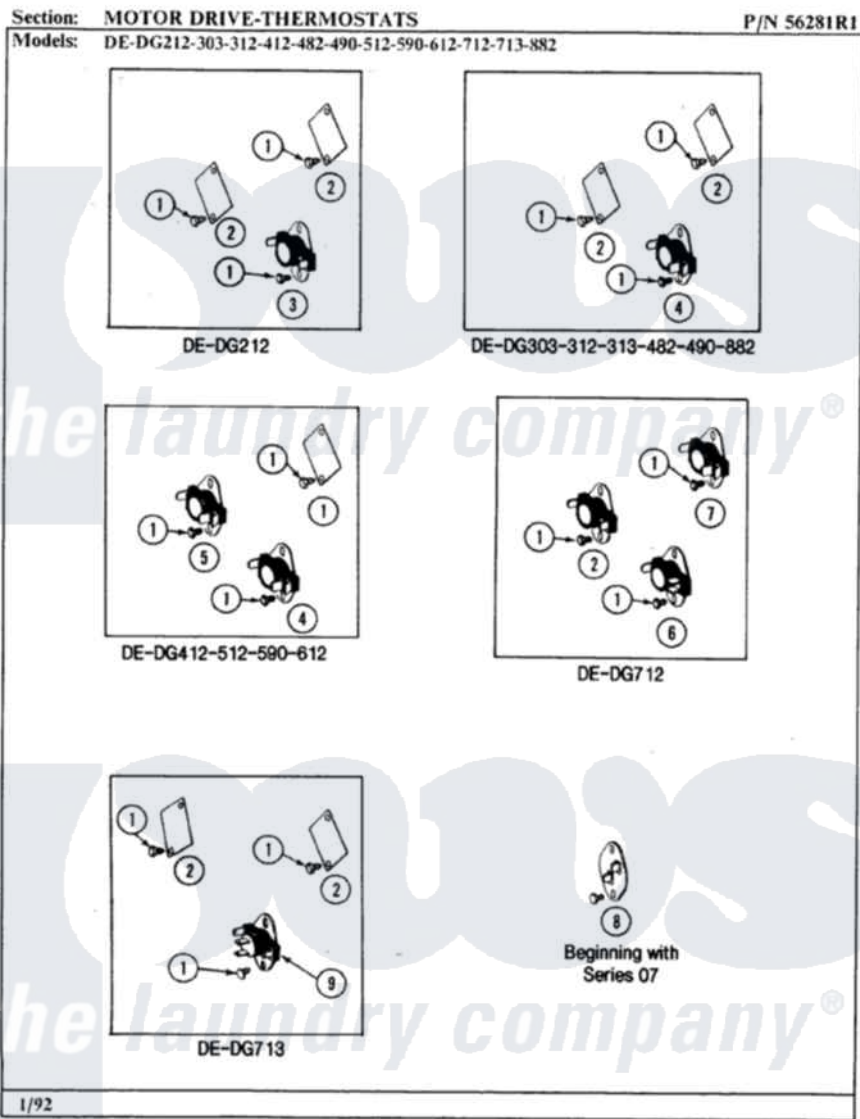

Maytag DG412 07 - MOTOR DRIVE-THERMOSTATS

42

Maytag [Residential Maytag DG412 Dryer Parts](#) Parts Diagram 07 - MOTOR DRIVE-THERMOSTATS
 Click on the part number to view part

Item	Original Part Number	Replaced By	Status	Part Description
1	211294	90767		Screw, 8A X 3/8 HeX Washer Head Tapping
2	Y312853			Cover For Thermostat Openin
4	Y304475			Cycling Thermostat 140 Deg.
5	Y304474			Cycling Thermostat 150 Deg.
8	306604			Cut-Off, Thermal Part Not Used