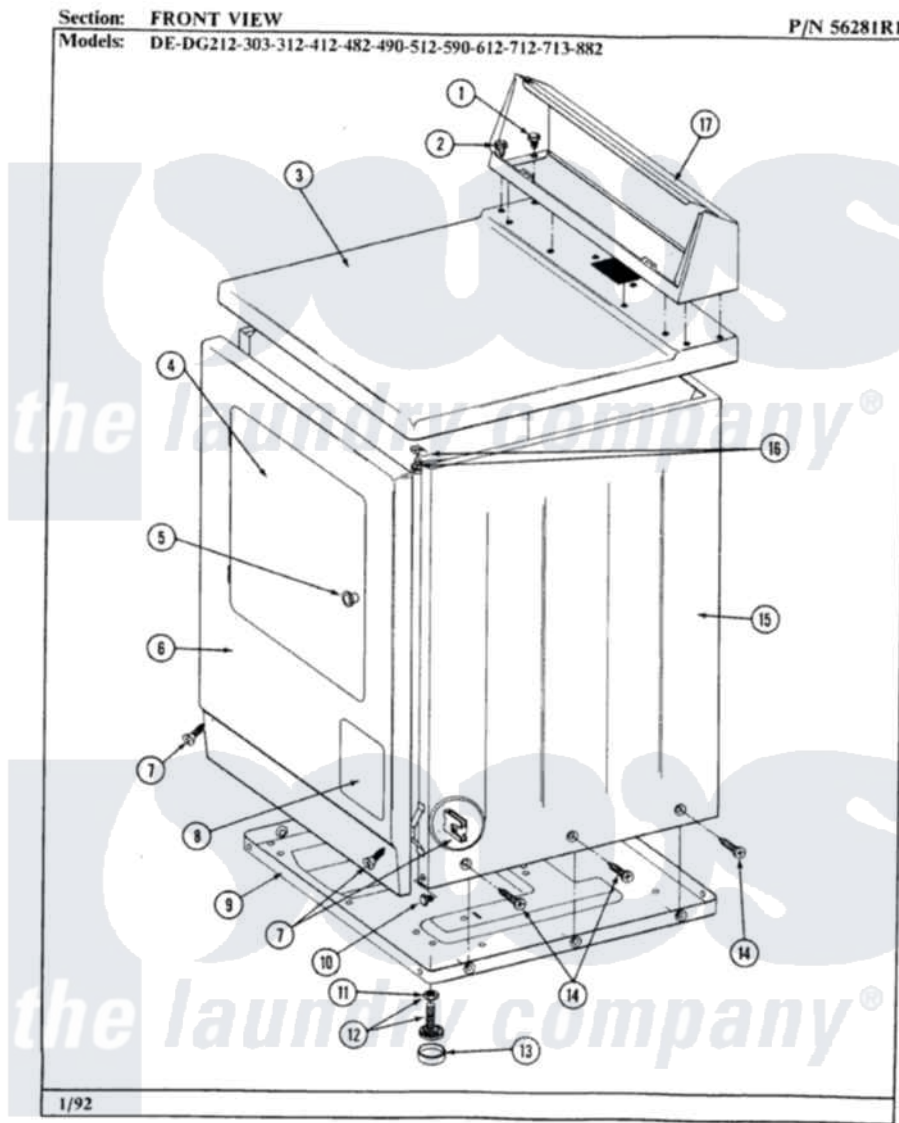

Maytag DG490 03 - FRONT VIEW

26

Maytag [Residential Maytag DG490 Dryer Parts](#) Parts Diagram 03 - FRONT VIEW
 Click on the part number to view part

Item	Original Part Number	Replaced By	Status	Part Description
1	211194		Not Available	LOCK WASHER
2	Y313559			Screw
3	307104			Top Cover Assembly
4	Y306668			DOOR (WHT)
5	303942		Not Available	KNOB AND SCREW
6	304594			Front Panel-White
7	204439			Screw And Fstner Assembly
8	302542		Not Available	PART NOT USED. (DG ONLY)
9	Y303361		Not Available	BASE ASSY. (UPPER & LOWER)
10	Y310632	1163839		Screw
11	Y052740	62739		Nut, Lock
12	Y305086			Adjustable Leg And Nut
13	Y314137			Foot, Rubber
14	213007			Xfor Cabinet See Cabinet, Back
15	305302		Not Available	CABINET-WHITE