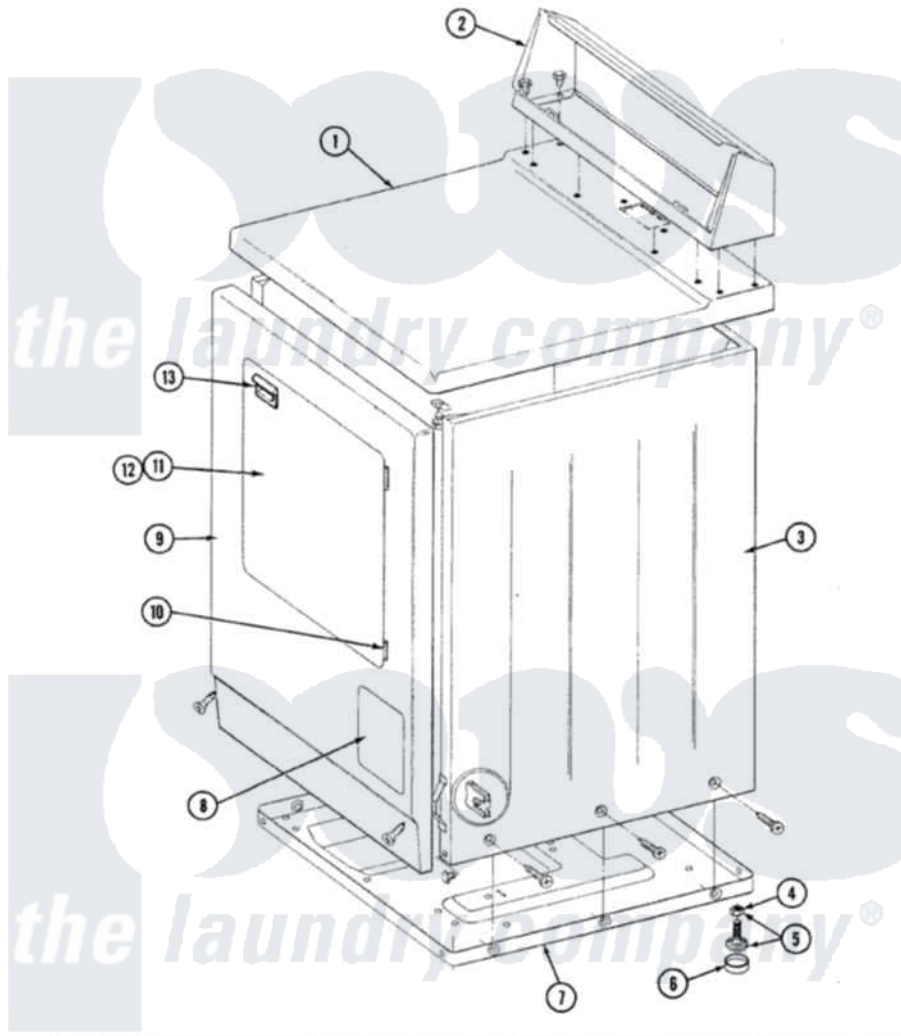

# Maytag DG4910 03 - FRONT VIEW

SECTION: FRONT VIEW  
 MODEL: DE-DG MODELS

Issue Date: 6/90

56

Maytag Residential Maytag DG4910 Dryer Parts Parts Diagram 03 - FRONT VIEW  
 Click on the part number to view part