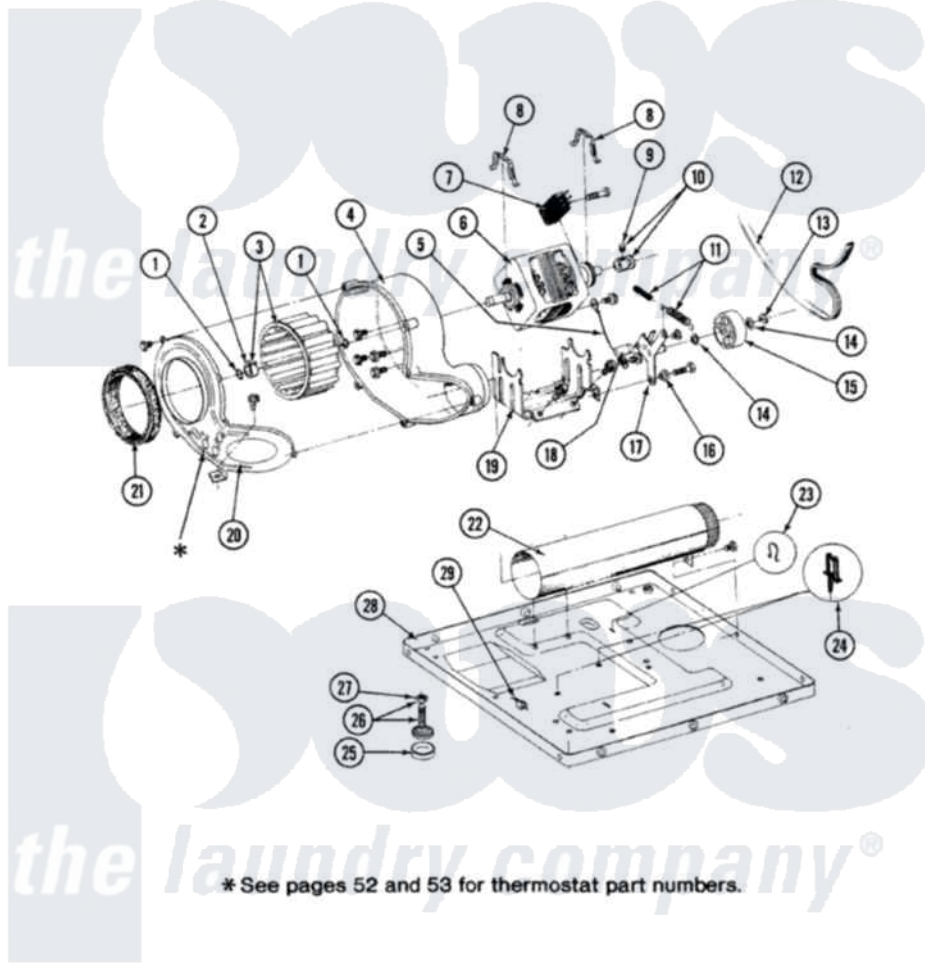

# Maytag DG4910 07 - MOTOR, BLOWER, BASE FRAME & THERMOSTATS

SECTION: MOTOR, BLOWER, BASE FRAME & THERMOSTATS  
 MODEL: DG-DE MODELS

Issue Date: 6/90

50

Maytag Residential Maytag DG4910 Dryer Parts Parts Diagram 07 - MOTOR, BLOWER, BASE FRAME & THERMOSTATS

[Click on the part number to view part](#)

Item	Original Part Number	Replaced By	Status	Part Description
1	410233	<a href="#">9703438</a>		Ring-Retrn
2	<a href="#">312967</a>			Clamp, Blower Housing
3	<a href="#">Y303836</a>			Blower Wheel Assembly And Clamp
4	Y310632	<a href="#">1163839</a>		Screw
"	<a href="#">Y312893</a>			Housing, Blower
5	<a href="#">901220</a>			Ground Wire
"	211294	<a href="#">90767</a>		Screw, 8A X 3/8 HeX Washer Head Tapping
"	910343	<a href="#">488234</a>		Screw 8-32 X 1/4
6	Y303358	<a href="#">W10410999</a>		Motor-Drve
7	306207		Not Available	(PROD. No.303358-8 & No.303358-9)
"	Y303877		Not Available	SWITCH, MOTOR EXTERNAL START No.303358-2, No.303358-4, 303358-7
"	<a href="#">Y303879</a>			Switch, Motor External Start
8	<a href="#">Y015825</a>			Clip, Motor To Motor Support