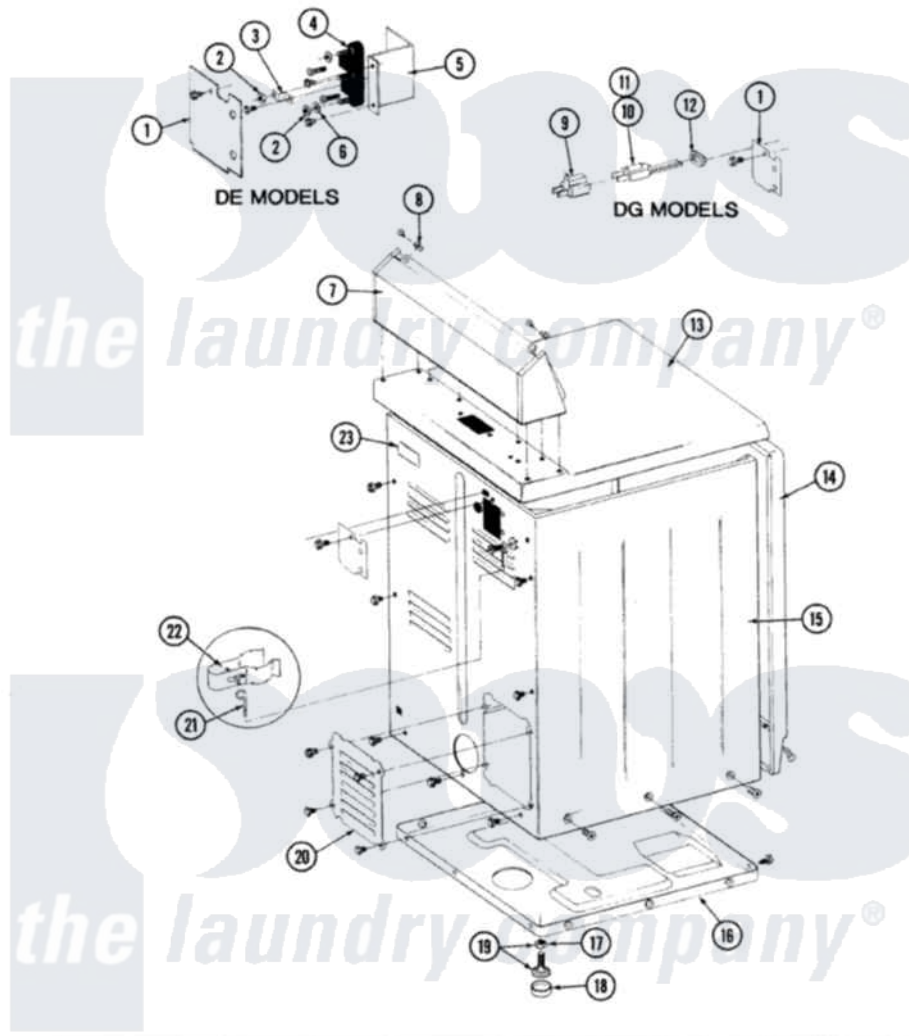

# Maytag DG4910 08 - REAR VIEW

SECTION: REAR VIEW  
MODEL: DE-DG MODELS

Issue Date: 6/90

38

Maytag [Residential Maytag DG4910 Dryer Parts](#) Parts Diagram 08 - REAR VIEW  
Click on the part number to view part

Item	Original Part Number	Replaced By	Status	Part Description
1	Y312905		Not Available	COVER, TERMINAL
7	<a href="#">Y305193</a>			Console
8	<a href="#">215075</a>			Fastener, Control Panel To Console
9	<a href="#">Y201808</a>			Converter
10	302521		Not Available	CORD, POWER PART NOT USED-GAS MODELS ONLY
12	<a href="#">211881</a>			Grommet, Cord Part Not Used-Gas Models Only
13	<a href="#">307104</a>			Top Cover Assembly
14	<a href="#">Y307998</a>			Front Panel
15	<a href="#">Y313561</a>			Screw----NA
"	Y310632	<a href="#">1163839</a>		Screw
"	<a href="#">307124</a>			Cabinet
16	Y303361		Not Available	BASE ASSY. (UPPER & LOWER)
17	Y052740	<a href="#">62739</a>		Nut, Lock
18	<a href="#">Y314137</a>			Foot, Rubber

19	<a href="#">Y305086</a>		Adjustable Leg And Nut
20	Y312951	Not Available	ACCESS COVER, BACK
"	211294	<a href="#">90767</a>	Screw, 8A X 3/8 HeX Washer Head Tapping
"	<a href="#">Y313559</a>		Screw
21	<a href="#">311155</a>		Ground Wire And Clamp
22	<a href="#">313122</a>		Screw - Baffle To Tumbler
"	<a href="#">301548</a>		Clamp, Ground Wire
23	214519		LABEL, ELECTRICAL INSTR. PART NOT USED-GAS MODELS ONLY