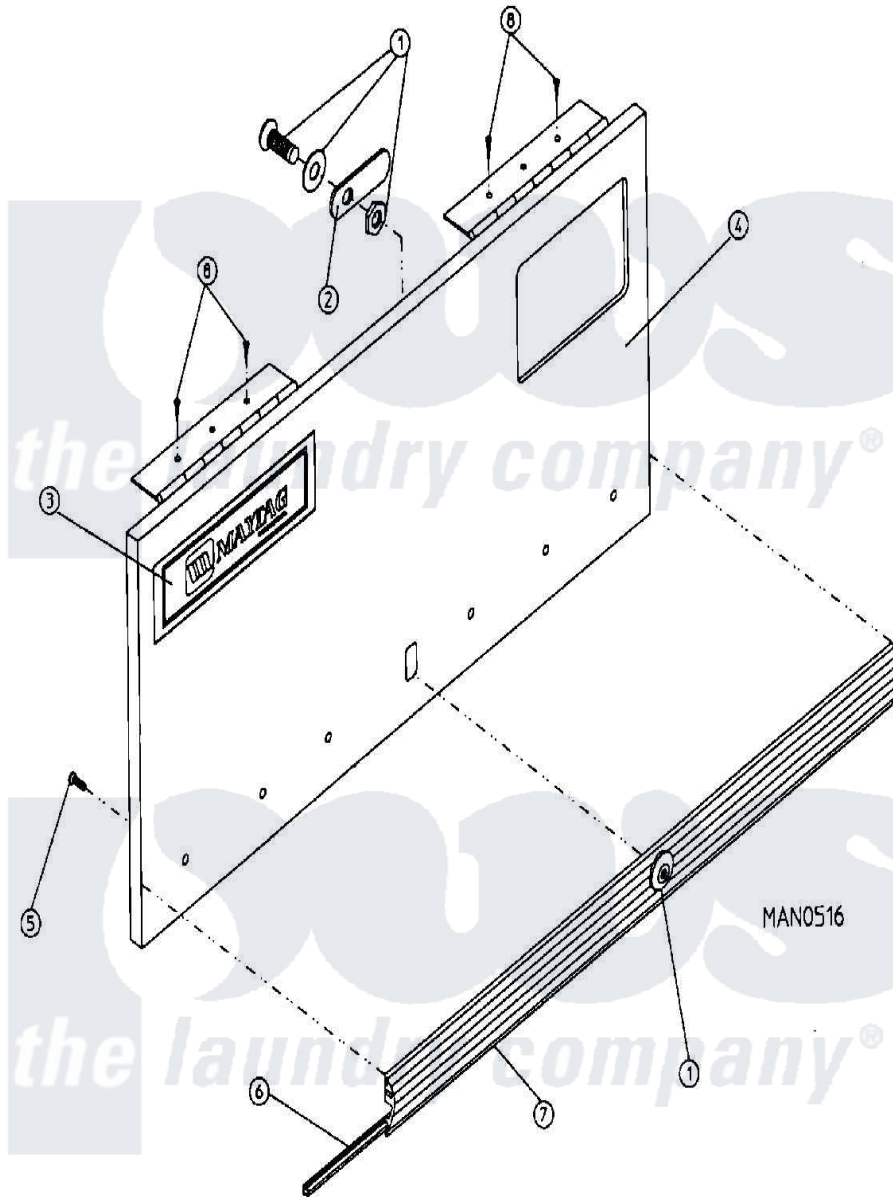

# Maytag DG50PN1 01 - CONTROL DOOR ASSEMBLY (DG30/50)

Maytag Residential Maytag DG50PN1 Dryer Parts Parts Diagram 01 - CONTROL DOOR ASSEMBLY (DG30/50)  
 Click on the part number to view part

Item	Original Part Number	Replaced By	Status	Part Description
000	W10124350		Not Available	ORDER PARTS FROM AMERICAN DRYER CORP AT 508-678-9000
001	A160017		Not Available	LOCK, SPECIAL DUMMY
"	A160038	<a href="#">883977</a>		4451 Control
"	A160140	<a href="#">160140</a>		Key Only F
002	A160016	<a href="#">160016</a>		1 1 4 Str
003	A112343	<a href="#">112343</a>		Maytag Log
004	A800023	<a href="#">800023</a>		15-30 Hi-S
"	A900022		Not Available	DOOR ASSY, CONTROL
005	A180200			15 30 TO
"	A180201	<a href="#">W10149336</a>		25 50 To
006	A102307		Not Available	GASKET, TRIM BUMPER (SOLD IN FEET)
007	A150201	<a href="#">150201</a>		10-32 X 1
008	A150415		Not Available	SCREW, CRIMPTITE (PH. RD.HD.) (No.10-16 X 1/2" PH. RD. HD.)

009	A102600	Not Available	CATCH, ROD SUPPORT-CTRL. DOOR
010	A102601	Not Available	CLIP, RETAINER (CONTROL DOOR ROD)
011	A102502	<a href="#">102502</a>	12.625 Con