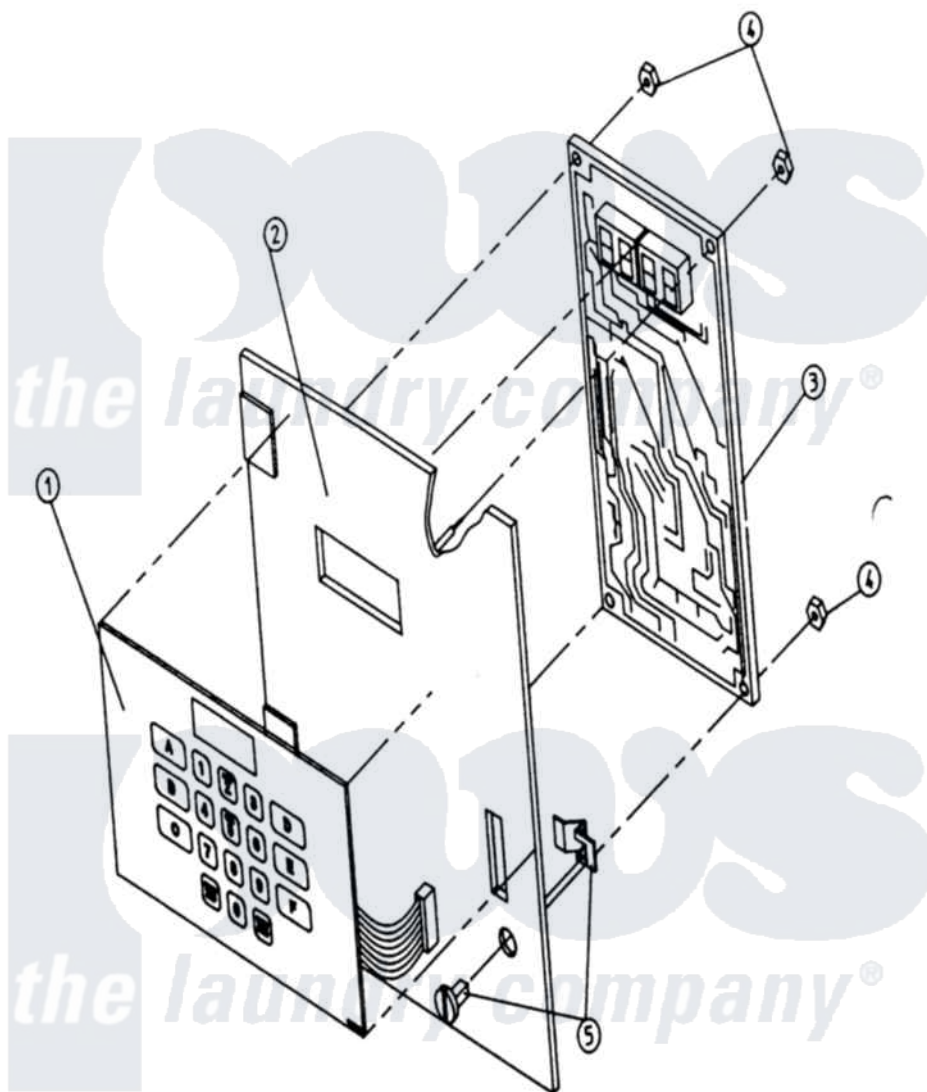

Maytag DG50PN1 02 - MICROPROCESSOR CONTROL PANEL (PN MODELS)

Maytag Residential Maytag DG50PN1 Dryer Parts Parts Diagram 02 - MICROPROCESSOR CONTROL PANEL (PN MODELS)

[Click on the part number to view part](#)

Item	Original Part Number	Replaced By	Status	Part Description
000	W10124350		Not Available	ORDER PARTS FROM AMERICAN DRYER CORP AT 508-678-9000
001	A112535			LABEL ASSY., KEYBOARD (OPL) (ENGLISH)
002	A800057	W10146960		M.P. Contr
"	A800171		Not Available	CONTROL ASSEMBLY (COMPLETE) (INCL. ITEMS 1 THRU 5)
003	A137125		Not Available	CONTROLLER (PHASE 4 O.P.L.)
004	A152001	152001		8-32 X 3 8
005	A160005		Not Available	LATCH, SPRING TURN (2-PIECE) (CHECK LABEL ON COMPUTER CHIP)