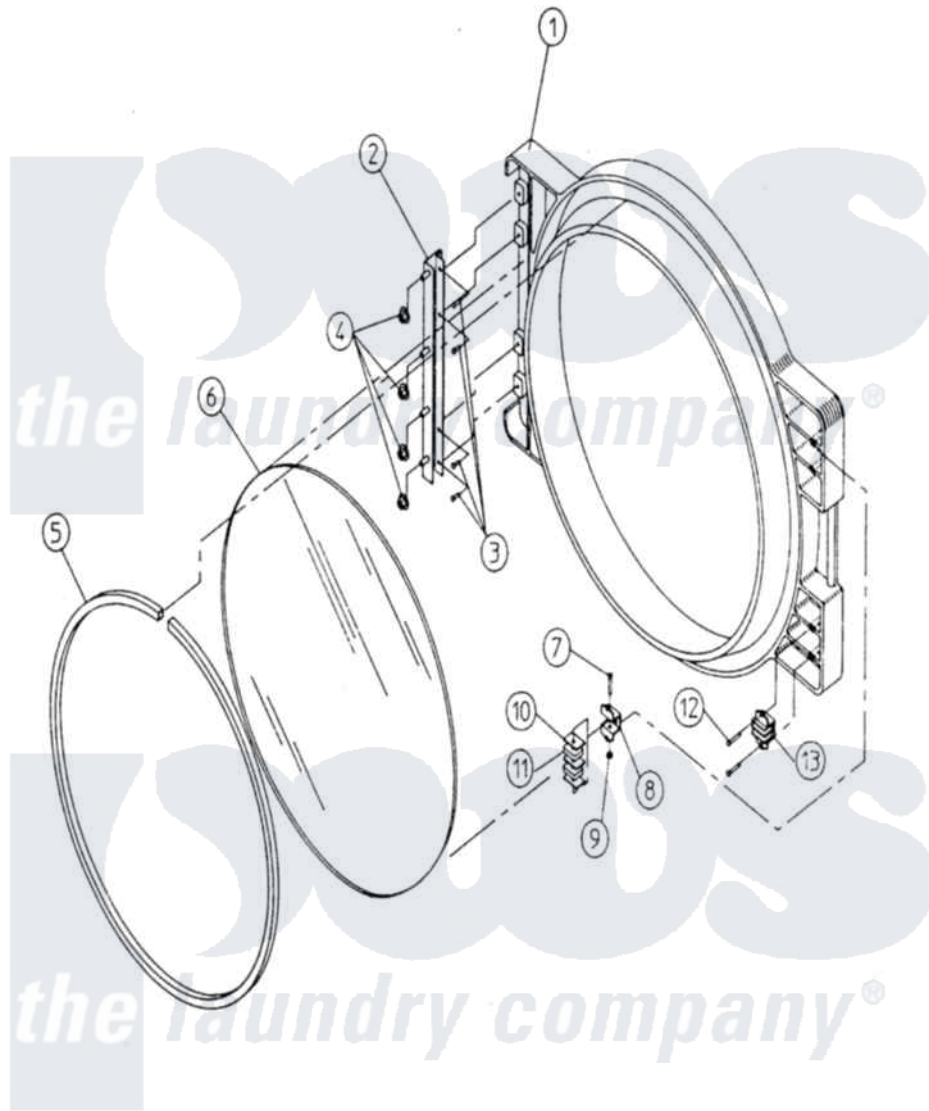

# Maytag DG50PN1 04 - MAIN DOOR ASSEMBLY (MAGNET TYPE)

Maytag [Residential Maytag DG50PN1 Dryer Parts](#) Parts Diagram 04 - MAIN DOOR ASSEMBLY (MAGNET TYPE)  
 Click on the part number to view part

Item	Original Part Number	Replaced By	Status	Part Description
000	W10124350		Not Available	ORDER PARTS FROM AMERICAN DRYER CORP AT 508-678-9000
001	A800133		Not Available	DOOR ASSEMBLY (- ACCESSORIES) (INCL 1, 2, & 3-GREY)
"	A800134		Not Available	DOOR W/GLASS & GASKET (INCL 1,2,3,5, & 6-GREY)
"	A800136		Not Available	DOOR ASSEMBLY (COMPLETE) (INCL 1 THRU 12-GREY)
002	A103050		Not Available	HINGE, DOOR
004	A152014	<a href="#">152014</a>		1 4-20 Ser
005	A102350	<a href="#">W10149210</a>		68 1 2 Do
006	A102210	<a href="#">102210</a>		20 7 16 D
007	A150002	<a href="#">150002</a>		6-32 X 1
008	A102105	<a href="#">102105</a>		Magnet Hol
009	A152013	<a href="#">152013</a>		6-32 Hex N
010	A306802	<a href="#">306802</a>		Wire Harness

011	A102102	<a href="#">102102</a>	Door Magnet
012	A150410	<a href="#">MC80MD</a>	Elmntsurf
013	A800131	<a href="#">W10146966</a>	Cast Magnet
014	A170730	<a href="#">170730</a>	10.3 Oz Cl