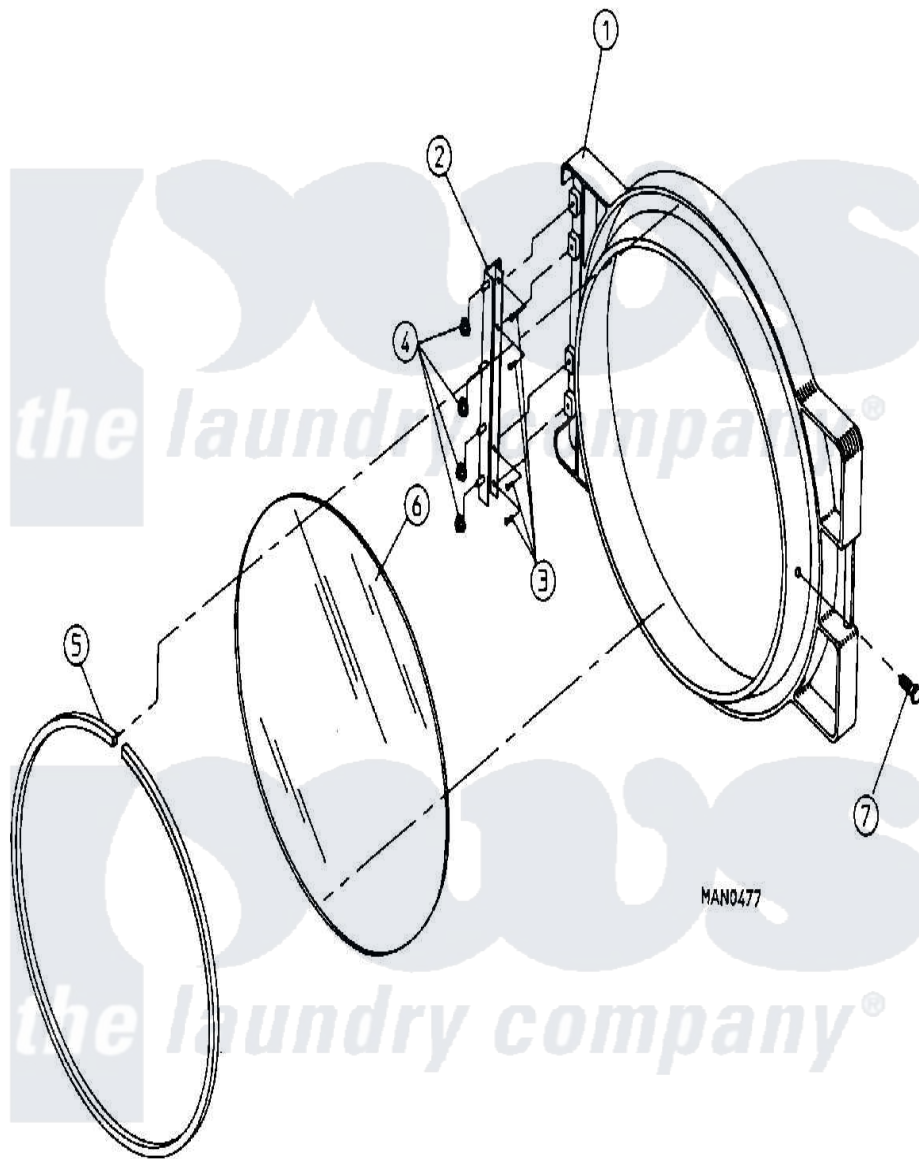

Maytag DG50PN1 05 - MAIN DOOR ASSEMBLY (LATCH TYPE DG30/50)

Maytag [Residential Maytag DG50PN1 Dryer Parts](#) Parts Diagram 05 - MAIN DOOR ASSEMBLY (LATCH TYPE DG30/50)

[Click on the part number to view part](#)

Item	Original Part Number	Replaced By	Status	Part Description
000	W10124350		Not Available	ORDER PARTS FROM AMERICAN DRYER CORP AT 508-678-9000
001	A800287		Not Available	DOOR ASSY (ALM) (INCL 1,5,6, & 7)
"	A800288		Not Available	DOOR ASSEMBLY (WHT) (INCL. ILLUS. No.1 & 5 THRU 9)
002	A103050		Not Available	HINGE, DOOR
003	A150410	MC80MD		Elmntsurf
004	A152014	152014		1 4-20 Ser
005	A102350	W10149210		68 1 2 Do
006	A102210	102210		20 7 16 D
"	A170730	170730		10.3 Oz Cl
007	A150431	150431		10x7 16 D
"	A404500	WB22X55		Switch
"	A404502	404502		White 0.6