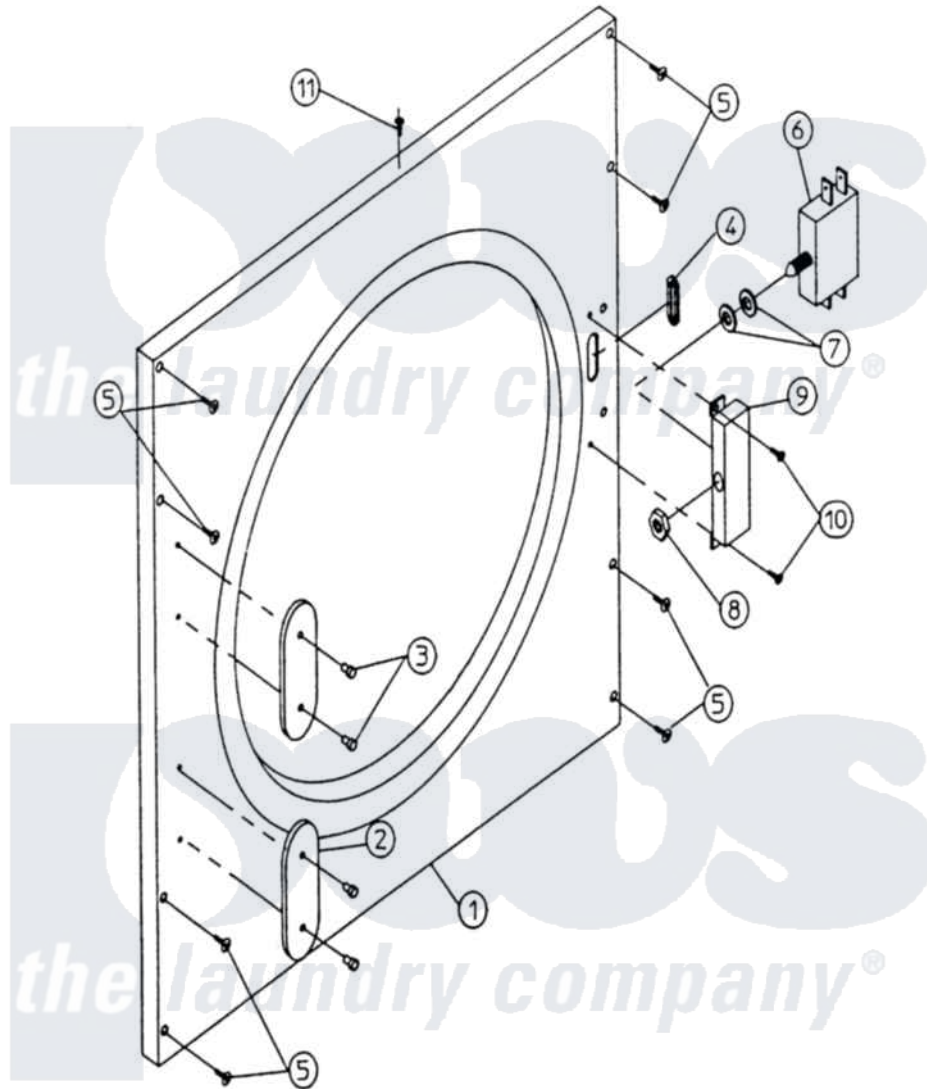

Maytag DG50PN1 06 - FRONT PANEL ASSY. (MAGNET TYPE-DG50/75)

Maytag Residential Maytag DG50PN1 Dryer Parts Parts Diagram 06 - FRONT PANEL ASSY. (MAGNET TYPE-DG50/75)

Click on the part number to view part

| Item | Original Part Number | Replaced By | Status | Part Description |
|------|----------------------|---------------------------|---------------|---|
| 000 | W10124350 | | Not Available | ORDER PARTS FROM AMERICAN DRYER CORP AT 508-678-9000 |
| 001 | A800368 | W10147034 | | 25-50- RH- |
| " | A800371 | W10147035 | | 25-50-RH I |
| " | A800373 | W10147036 | | Ud-50-75 I |
| 002 | A313903 | | Not Available | STRIKER PAD (3 1/2" S.S.) |
| 003 | A154200 | | | 5 32 RIVE |
| 004 | A121405 | 121405 | | Rubber Gro |
| 005 | A150415 | | Not Available | SCREW, CRIMPTITE (PH. RD.HD.) (No.10-16 X 1/2" PH. RD. HD.) |
| 006 | A137003 | 137003 | | Door Switch |
| 007 | A401551 | | Not Available | DOOR SWITCH SPACER/WASHER |
| 008 | A152003 | 152003 | | 3 8-32 X 1 |
| 009 | A313209 | W10146841 | | Main DR SW |
| " | A870010 | W10147883 | | Main Door |