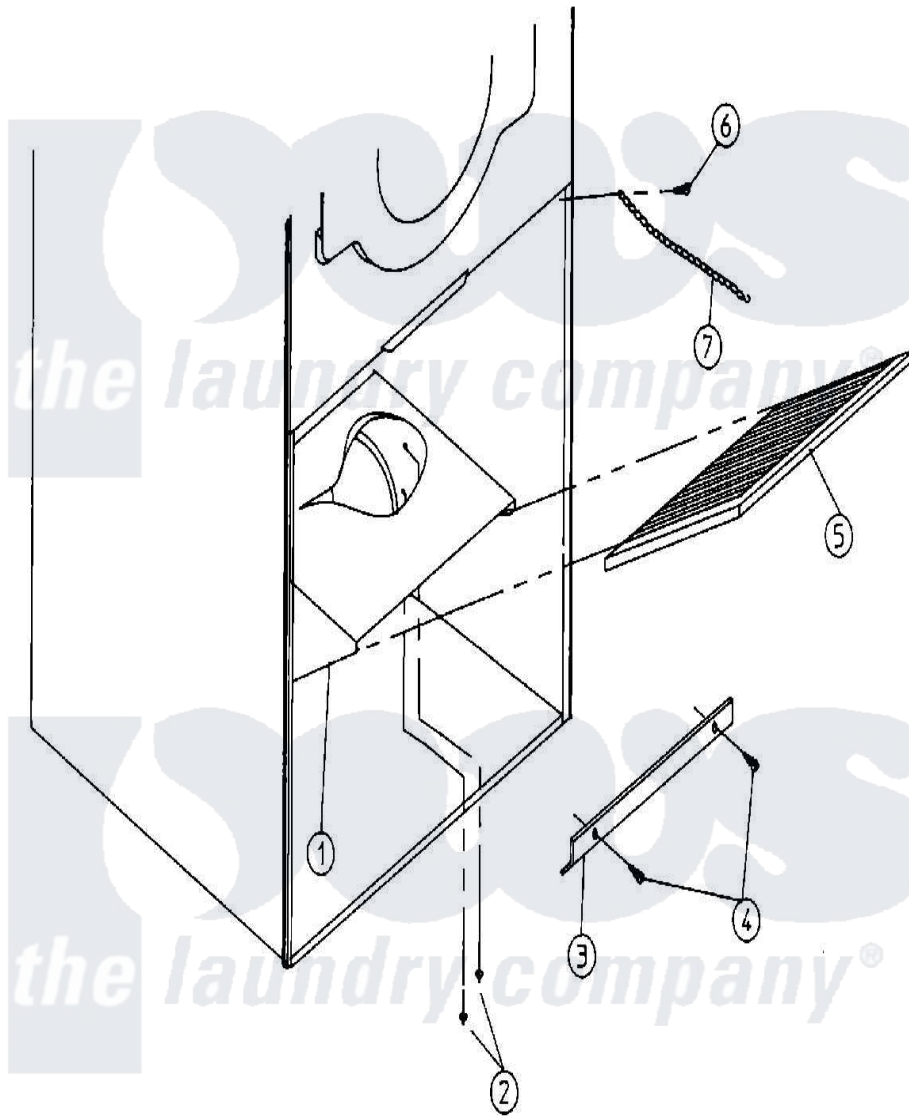

# Maytag DG50PN1 08 - LINT TRAP ASSEMBLY(DG30/50)

Maytag Residential Maytag DG50PN1 Dryer Parts Parts Diagram 08 - LINT TRAP ASSEMBLY(DG30/50)  
 Click on the part number to view part

Item	Original Part Number	Replaced By	Status	Part Description
000	W10124350		Not Available	ORDER PARTS FROM AMERICAN DRYER CORP AT 508-678-9000
001	A800402	<a href="#">W10147050</a>		50-60 Lint
"	A800408	<a href="#">W10147054</a>		30 LinT T
002	A154300			1 2 COTTE
003	A154200			5 32 RIVE
004	A150300	<a href="#">5307527001</a>		Switch
005	A800501	<a href="#">800501</a>		50-60 Lint
"	A800503	<a href="#">W10147061</a>		285-30-24-
006	A150419	<a href="#">150419</a>		6 X 1 2 T
007	A108120	<a href="#">108120</a>		Chain For
"	A150413		Not Available	SCREW, CRIMPTITE (No.10-16 X 1/2" PH.)