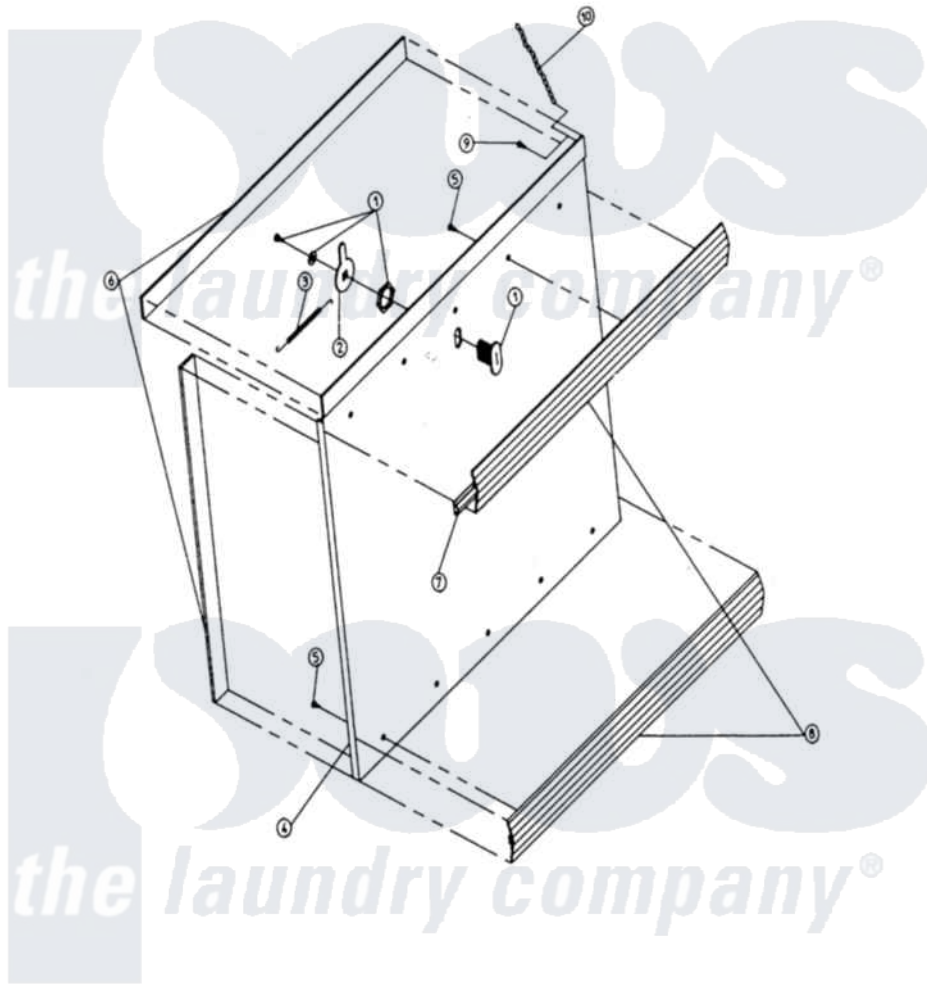

# Maytag DG50PN1 09 - LINT DOOR ASSEMBLY (DG30/50)

Maytag Residential Maytag DG50PN1 Dryer Parts Parts Diagram 09 - LINT DOOR ASSEMBLY (DG30/50)  
 Click on the part number to view part

Item	Original Part Number	Replaced By	Status	Part Description
000	W10124350		Not Available	ORDER PARTS FROM AMERICAN DRYER CORP AT 508-678-9000
001	A160003		Not Available	DUMMY LOCK (NON COIN)
"	A160039			4451 LINT
"	A160140	<a href="#">160140</a>		Key Only F
"	A160200		Not Available	KNOB LATCH (W/2 SCREWS)
"	A800150	<a href="#">W10146979</a>		Knob Latc
002	A150425	<a href="#">W10146763</a>		12-24 X 3
"	A160008	<a href="#">160008</a>		2 1/2 Str
"	A160009	<a href="#">160009</a>		Adjustable
003	A157000			SPRING-DRO
004	A800216	<a href="#">W10149260</a>		30 Drop L
"	A800219	<a href="#">W10146990</a>		25-50 Drop
"	A800232	<a href="#">800232</a>		Stator ALM
"	A800233	<a href="#">W10146996</a>		30 Insul.
005	A150201	<a href="#">150201</a>		10-32 X 1

006	A117600		Not Available	TAPE, NOISE SUPPRESSOR (SOLD IN FEET)
007	A102307		Not Available	GASKET, TRIM BUMPER (SOLD IN FEET)
008	A180210	<a href="#">180210</a>		15 30 MI
"	A180211	<a href="#">180211</a>		25 50 MI
009	A150415		Not Available	SCREW, CRIMPTITE (PH. RD.HD.) (No.10-16 X 1/2" PH. RD. HD.)
010	A108120	<a href="#">108120</a>		Chain For