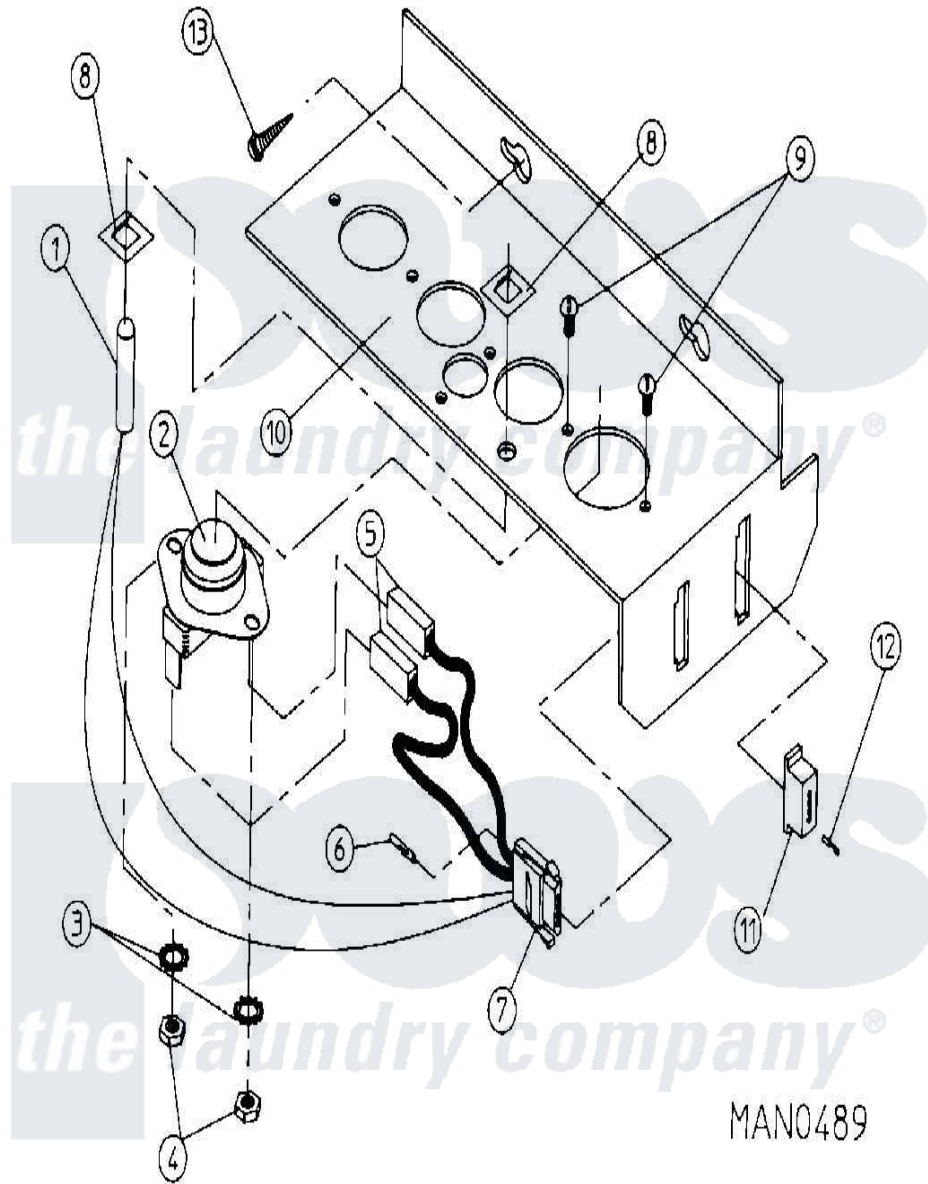

Maytag DG50PN1 14 - MICROPROCESSOR SENSOR BRACKET (DG50/30)

Maytag Residential Maytag DG50PN1 Dryer Parts Parts Diagram 14 - MICROPROCESSOR SENSOR BRACKET (DG50/30)

[Click on the part number to view part](#)

Item	Original Part Number	Replaced By	Status	Part Description
000	W10124350		Not Available	ORDER PARTS FROM AMERICAN DRYER CORP AT 508-678-9000
001	A880251	W10147995		1 4 Tem
002	A130103	W10146725		L225 Tod3
"	A130150		Not Available	200 DEGREE LARGE THERMOSTAT
003	A153010	153010		6 Internal
004	A152000			6-32 HEX N
005	A121028	121028		1 4 X.032
006	A122701	122701		MNL Socket
007	A122605	122605		4 Pin Cmnl
"	A122801	W10146716		Mate-N-Loc
008	A154007	8182949		Fastener, Push-On
009	A150000		Not Available	SCREW, MACHINE (RD.HD. SLOT) (No.6-32 X 1/4" RD HD)
010	A305007	W10146789		Universal

"	A801429	801429	Maytag 30
011	A122604	W10146714	4 Pin Cmnl
012	A122700	122700	MNL Pin S
013	A150301	150301	8-18 X 7