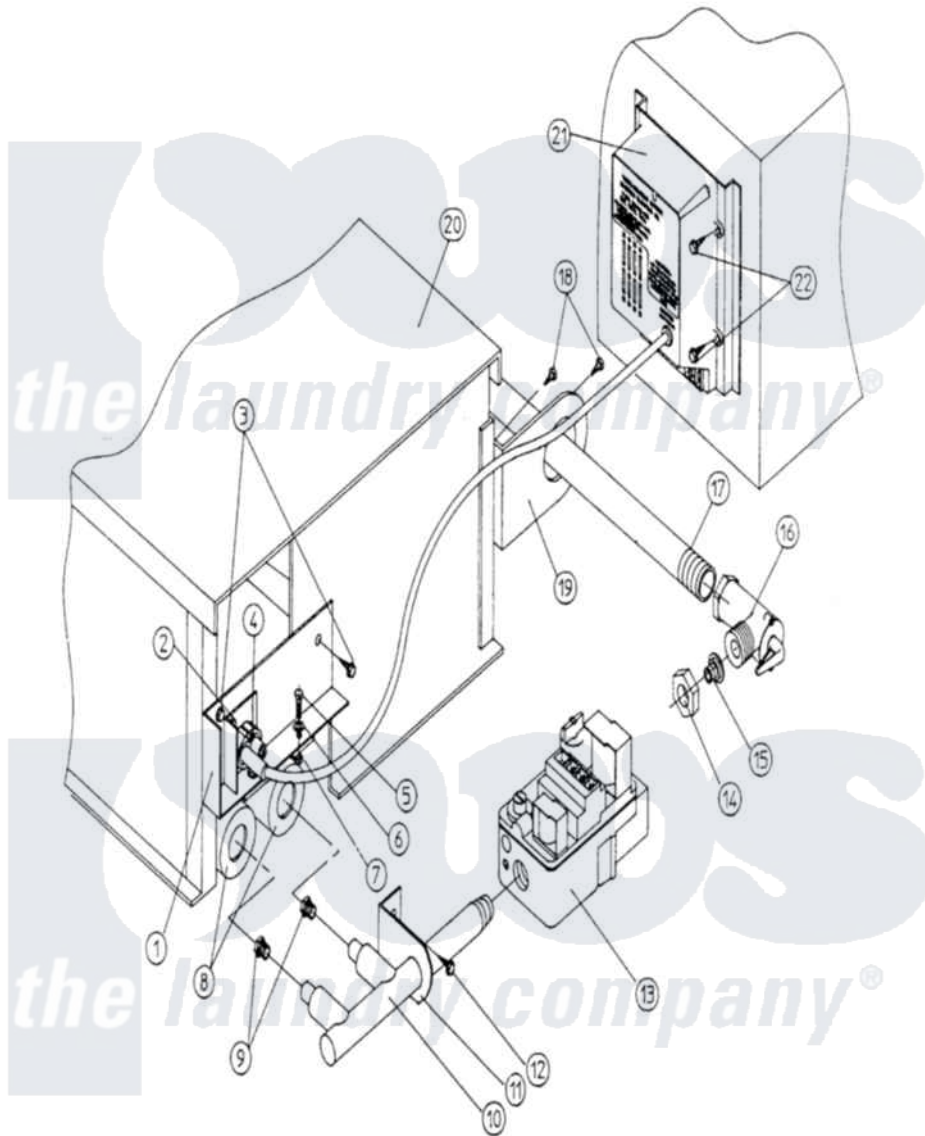

# Maytag DG50PN1 15 - DIRECT SPARK IGNITION (DSI) (DG50/30)

Maytag Residential Maytag DG50PN1 Dryer Parts Parts Diagram 15 - DIRECT SPARK IGNITION (DSI) (DG50/30)  
 Click on the part number to view part

Item	Original Part Number	Replaced By	Status	Part Description
000	W10124350		Not Available	ORDER PARTS FROM AMERICAN DRYER CORP AT 508-678-9000
001	A318030	<a href="#">W10146864</a>		50 60 Si
002	A150300	<a href="#">5307527001</a>		Switch
003	A150415		Not Available	SCREW, CRIMPTITE (PH. RD.HD.) (No.10-16 X 1/2" PH. RD. HD.)
004	A880134		Not Available	IGNITER/FLAME PROBE KIT ASSY (INCLUDES No.4 & 5)
005	A150103	<a href="#">150103</a>		8-32 X 3 4
006	A153000			8 SAE WAS
007	A151001	<a href="#">W10146764</a>		8-32 Pal N
008	A141105	<a href="#">W10146749</a>		Large Gas
009	A140819	<a href="#">140819</a>		Burner Ori
"	A140827	<a href="#">140827</a>		Burner Ori
010	A141230		Not Available	1/2" DSI MANIFOLD (2 PORT)
011	A318700	<a href="#">W10146865</a>		SM Burner

012	A150300	<a href="#">5307527001</a>		Switch
013	A128927		Not Available	VALVE, GAS (REDUNDANT) (1/2" 24 VAC, NATURAL GAS)
014	A401550		Not Available	TAIL PIECE COLLAR ONLY
015	A141303		Not Available	TAIL PIECE, 1/2" UNION
016	A141305		Not Available	BODY, UNION SHUT-OFF
017	A142809	<a href="#">W10146757</a>		1 2 X 29 1
018	A150415		Not Available	SCREW, CRIMPTITE (PH. RD.HD.) (No.10-16 X 1/2" PH. RD. HD.)
019	A318700	<a href="#">W10146865</a>		SM Burner
020	A850851	<a href="#">850851</a>		30-50 DSI
021	A128926		Not Available	MODULE, DSI ONLY
022	A150300	<a href="#">5307527001</a>		Switch
"	A410001	<a href="#">410001</a>		1 2 Hex L
"	A874044	<a href="#">874044</a>		ADG-50 N
"	A874050	<a href="#">W10147904</a>		30 DSI L