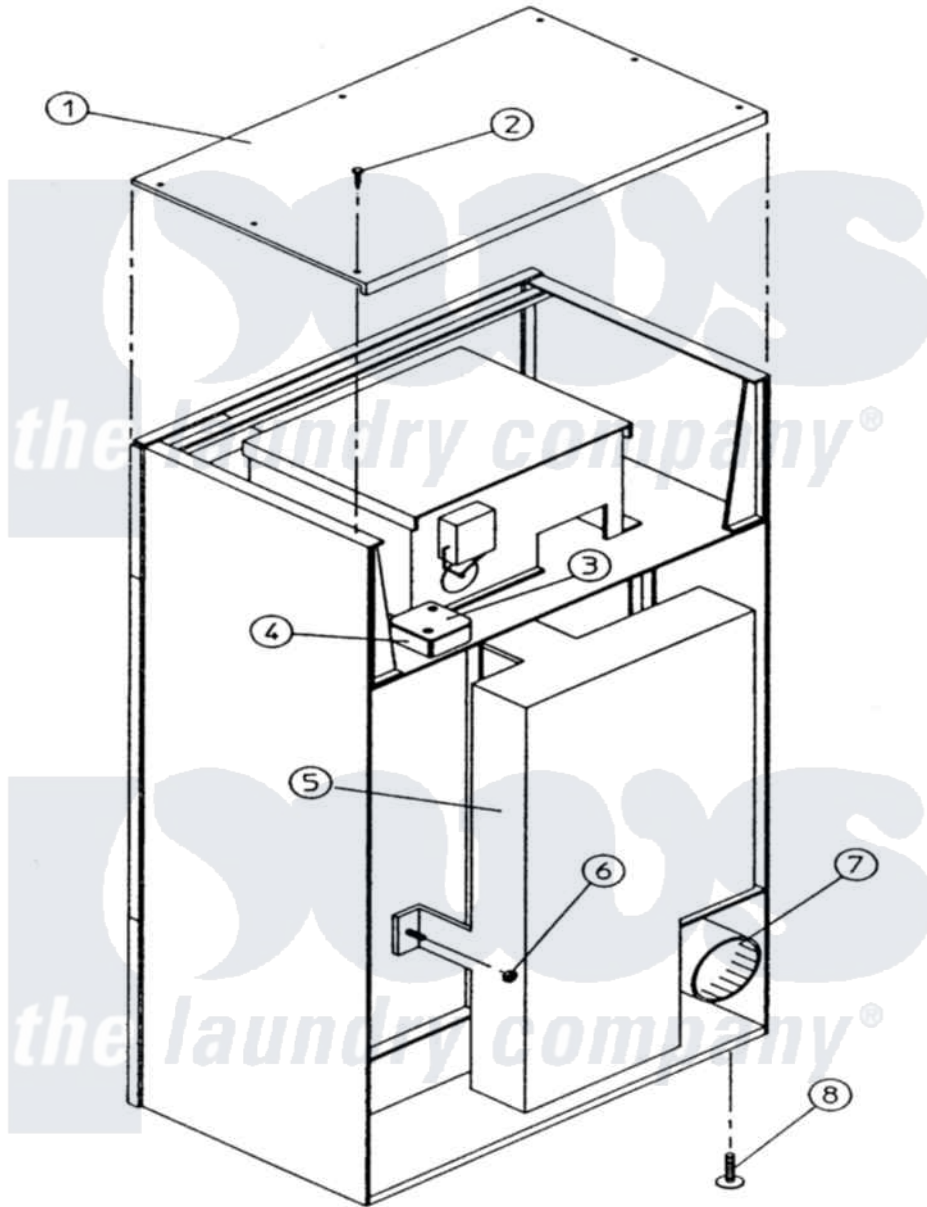

Maytag DG50PN1 17 - OUTER TOP/BACK GUARD ASSEMBLY(DG50/30)

Maytag Residential Maytag DG50PN1 Dryer Parts Parts Diagram 17 - OUTER TOP/BACK GUARD ASSEMBLY(DG50/30)

[Click on the part number to view part](#)

Item	Original Part Number	Replaced By	Status	Part Description
000	W10124350		Not Available	ORDER PARTS FROM AMERICAN
001	A312511		Not Available	OUTER TOP ASSEMBLY
"	A312518	W10146831		Ad-50 Oute
002	A150300	5307527001		Switch
003	A121101		Not Available	JUNCTION BOX COVER ONLY
004	A121100			4 JUNCTIO
005	A801521	801521		30-65 Back
006	A152014	152014		1 4-20 Ser
007	A880500	W10148009		6 Damper
"	A880501	W10148010		8 Diameter Dam
008	A103500			LEVELING L