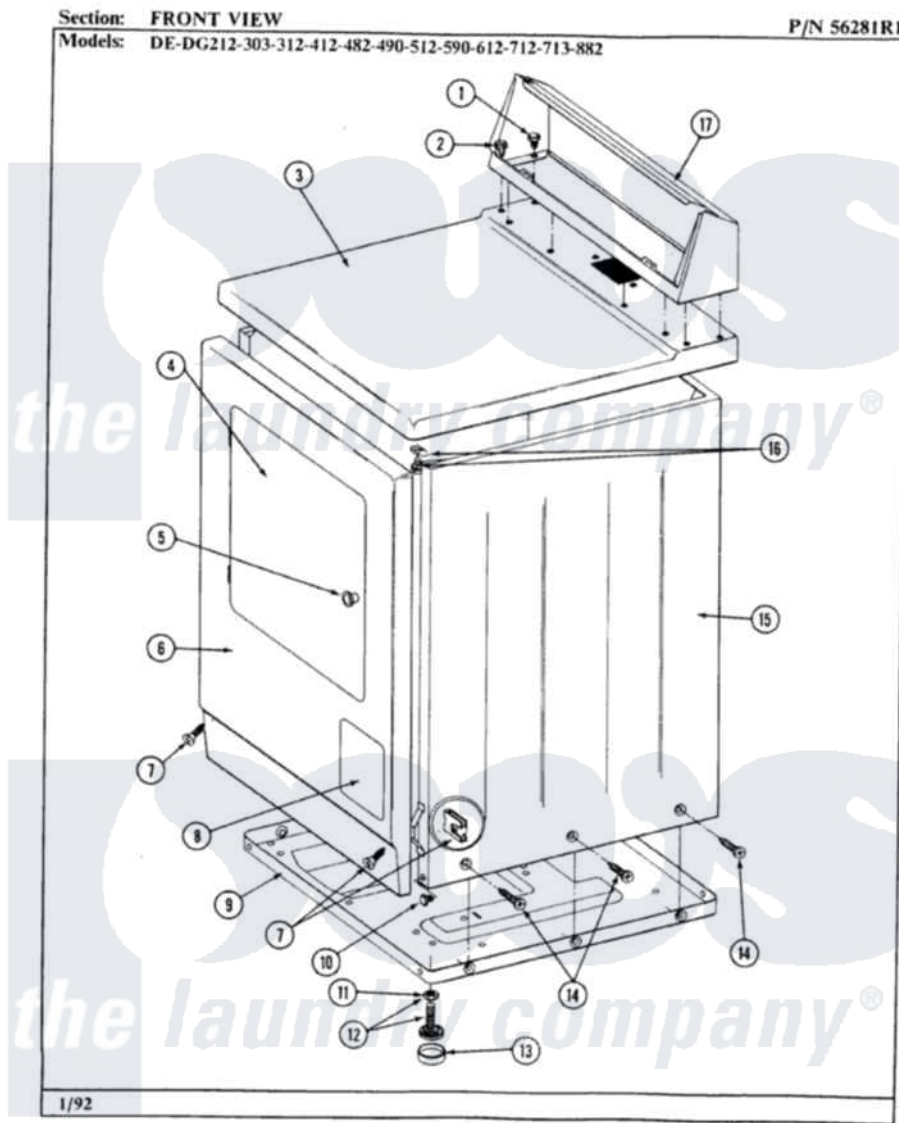

Maytag DG512 03 - FRONT VIEW

26

Maytag [Residential Maytag DG512 Dryer Parts](#) Parts Diagram 03 - FRONT VIEW
 Click on the part number to view part

Item	Original Part Number	Replaced By	Status	Part Description
1	211194		Not Available	LOCK WASHER
2	Y313559			Screw
3	307104			Top Cover Assembly
4	Y306668			DOOR (WHT)
5	303942		Not Available	KNOB AND SCREW
6	304594			Front Panel-White
7	204439			Screw And Fstner Assembly
8	302542		Not Available	PART NOT USED. (DG ONLY)
9	Y303361		Not Available	BASE ASSY. (UPPER & LOWER)
10	Y310632	1163839		Screw
11	Y052740	62739		Nut, Lock
12	Y305086			Adjustable Leg And Nut
13	Y314137			Foot, Rubber
14	213007			Xfor Cabinet See Cabinet, Back
15	305302		Not Available	CABINET-WHITE