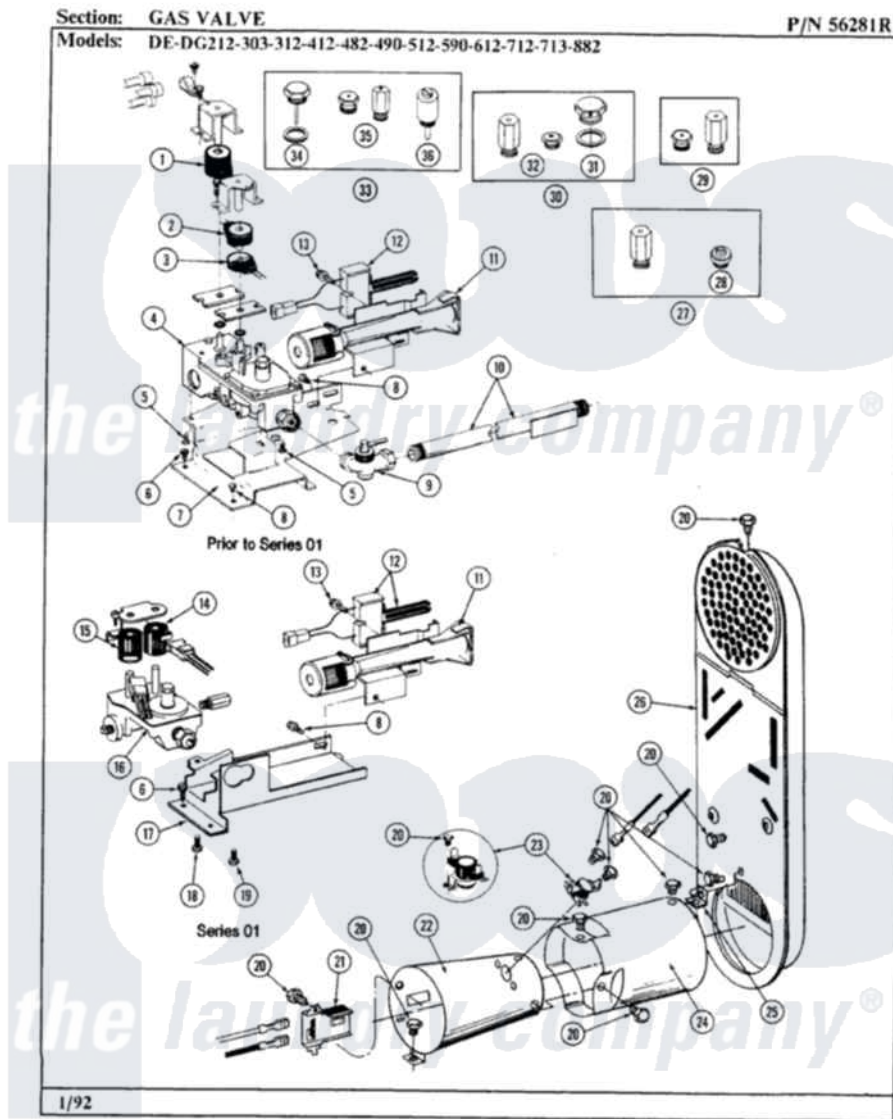

Maytag DG512 04 - GAS VALVE

38

Maytag [Residential Maytag DG512 Dryer Parts](#) Parts Diagram 04 - GAS VALVE
 Click on the part number to view part

Item	Original Part Number	Replaced By	Status	Part Description
1	305603			Secondary Coil
2	305604			Holding Coil
3	305605			Booster Coil
4	W10116794			Gas Valve
5	211410			Screw, HeX Head No.8 X 3/8 Inch
6	Y313561			Screw---NA
7	312929			Gas Valve Bracket
8	Y310632	1163839		Screw
9	Y303349			Angle Shut-Off, Gas Valve
10	Y303383	33001735		Pipe And Bracket Assembly Series 18 Not Needed Use Vavle
11	304974	33002793		Burner Assembly
12	304970	4391996		Ignitor
13	304971			Screw Note: Screw, Igniter
14	306105	694540		Coil, 60 Hz

15	306106		Coil, Holding And Booster--W
16	306176		Valve, Gas
17	314566		Gas Control Bracket
18	314082	90767	Screw, 8A X 3/8 HeX Washer Head Tapping
19	Y313559		Screw
20	211294	90767	Screw, 8A X 3/8 HeX Washer Head Tapping
21	Y303377	338906	Radiant, Sensor
22	Y303368		Cone, Combustion
23	303395		Thermostat, Hi-Limit
24	Y303841		Cone, Extension
25	Y312890		Retainer, Heater Chamber
26	Y303369		Inlet Duct Assembly
27	306204	33002924	Gas Conv K
28	314602	694424	Leak, Limiter
29	305862	Not Available	MAIN BURNER ORIFICE KIT-MIX
"	305860	Not Available	MAIN BURNER ORIFICE KIT-NAT
"	305861	Not Available	MAIN BURNER ORIFICE KIT-LPG
30	Y304672		Conversion Kit-LPG To Nat.
31	302809		Screw Assembly - Leak Limit
32	305860	Not Available	MAIN BURNER ORIFICE KIT-NAT
33	Y306195	MAL9000AXX	LP Gas Con
34	302810		Screw Assembly - Blue Block Ope
35	305861	Not Available	MAIN BURNER ORIFICE KIT-LPG
36	306184	Not Available	PLUG, BLOCKING (LPG REGULATOR)