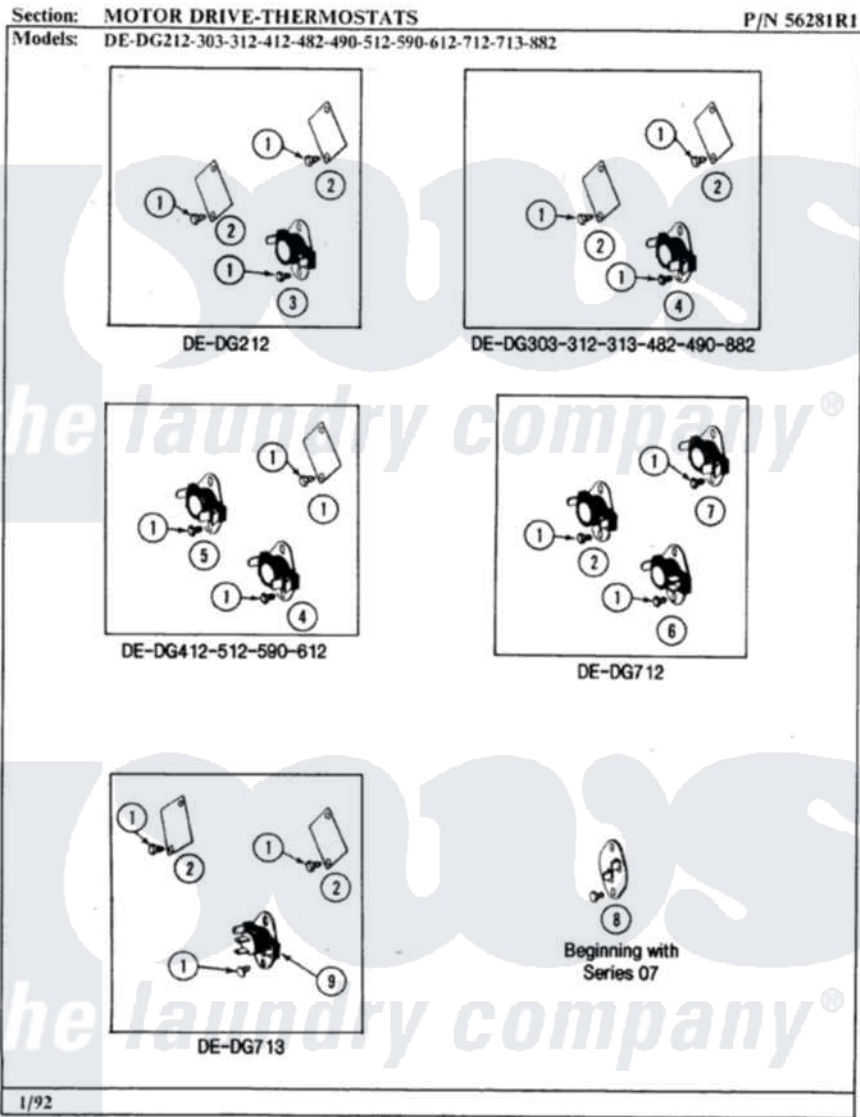

Maytag DG512 06 - MOTOR DRIVE-THERMOSTATS

Maytag [Residential Maytag DG512 Dryer Parts](#) Parts Diagram 06 - MOTOR DRIVE-THERMOSTATS
 Click on the part number to view part

Item	Original Part Number	Replaced By	Status	Part Description
1	211294	90767		Screw, 8A X 3/8 HeX Washer Head Tapping
2	Y312853			Cover For Thermostat Openin
4	Y304475			Cycling Thermostat 140 Deg.
5	Y304474			Cycling Thermostat 150 Deg.
8	306604			Cut-Off, Thermal Part Not Used