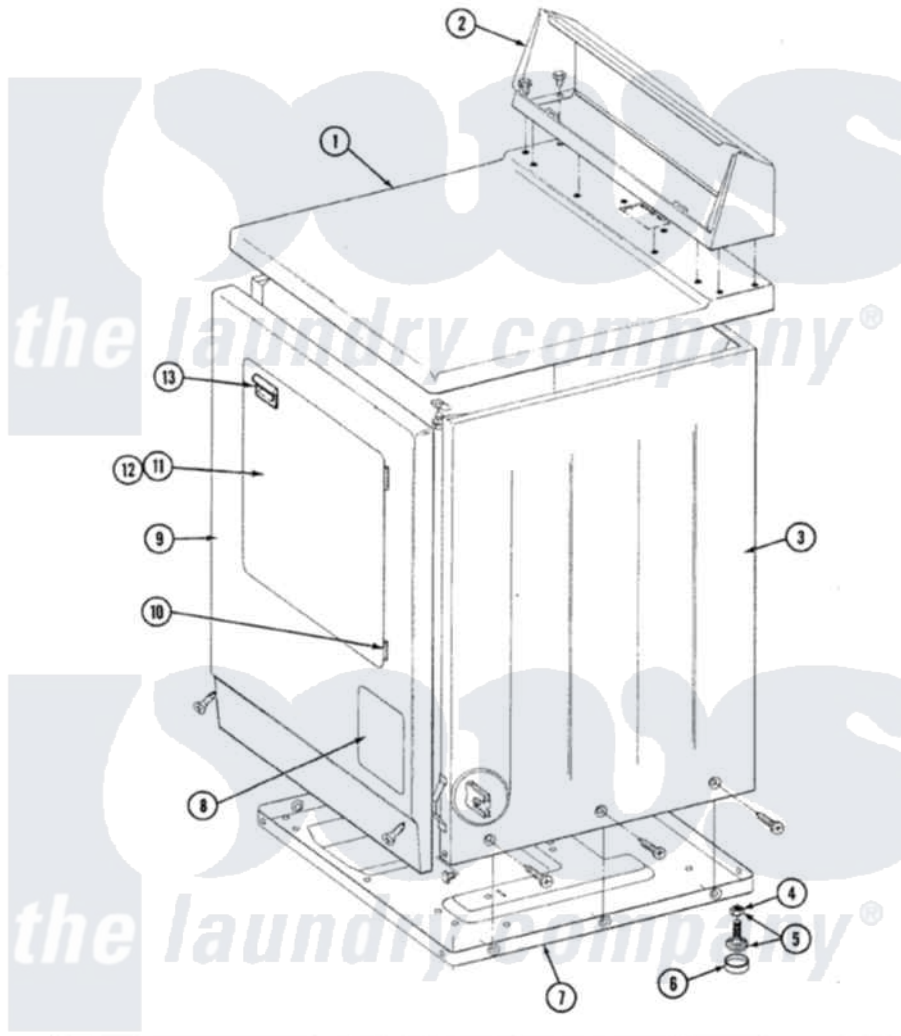

# Maytag DG5910 03 - FRONT VIEW

SECTION: FRONT VIEW  
 MODEL: DE-DG MODELS

Issue Date: 6/90

56

Maytag Residential Maytag DG5910 Dryer Parts Parts Diagram 03 - FRONT VIEW  
 Click on the part number to view part

Item	Original Part Number	Replaced By	Status	Part Description
1	<a href="#">307104</a>			Top Cover Assembly
"	<a href="#">204445</a>			Screw And Fastener Assembly
2	<a href="#">Y305193</a>			Console
"	<a href="#">Y313559</a>			Screw
3	<a href="#">307124</a>			Cabinet
"	Y310632	<a href="#">1163839</a>		Screw
4	Y052740	<a href="#">62739</a>		Nut, Lock
5	<a href="#">Y305086</a>			Adjustable Leg And Nut
6	<a href="#">Y314137</a>			Foot, Rubber
7	Y303361		Not Available	BASE ASSY. (UPPER & LOWER)
8	302542		Not Available	PART NOT USED. (DG ONLY)
9	<a href="#">Y307998</a>			Front Panel
10	307099	<a href="#">33001230</a>		Hinge, Door
11	Y307111		Not Available	DOOR ASSY. COMPLETE (WHT)
12	<a href="#">314966</a>			Panel, Outer