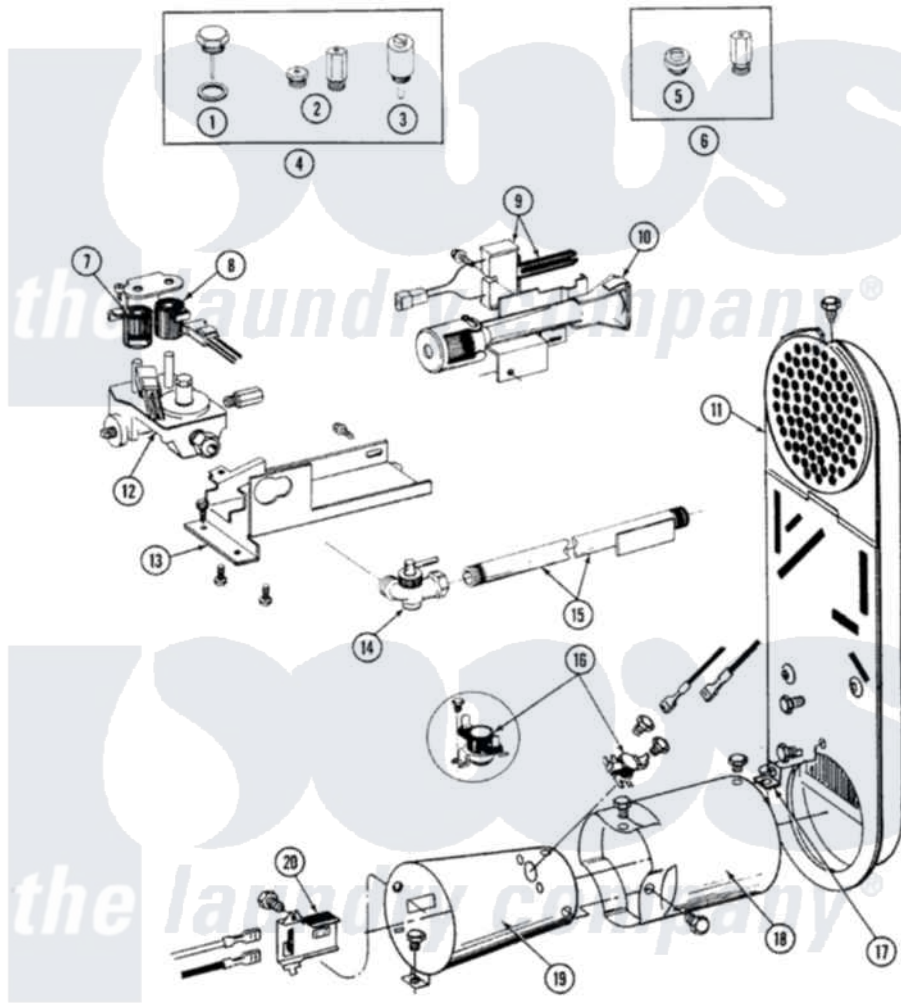

# Maytag DG5910 04 - INLET DUCT, GAS VALVE & COMBUSTION CONE

SECTION: INLET DUCT, GAS VALVE & COMBUSTION CONE  
 MODEL: DG MODELS

Issue Date: 6/90

48

Maytag Residential Maytag DG5910 Dryer Parts Parts Diagram 04 - INLET DUCT, GAS VALVE & COMBUSTION CONE

Click on the part number to view part

Item	Original Part Number	Replaced By	Status	Part Description
1	<a href="#">302810</a>			Screw Assembly - Blue Block Ope
2	305861		Not Available	MAIN BURNER ORIFICE KIT-LPG
3	306184		Not Available	PLUG, BLOCKING (LPG REGULATOR)
4	Y306195	<a href="#">MAL9000AXX</a>		LP Gas Con
5	314602	<a href="#">694424</a>		Leak, Limiter
6	306204	<a href="#">33002924</a>		Gas Conv K
7	<a href="#">306106</a>			Coil, Holding And Booster--W
8	306105	<a href="#">694540</a>		Coil, 60 Hz
9	<a href="#">304971</a>			Screw Note: Screw, Igniter
"	304970	<a href="#">4391996</a>		Ignitor
10	Y310632	<a href="#">1163839</a>		Screw
"	304974	<a href="#">33002793</a>		Burner Assembly
11	<a href="#">307119</a>			Duct, Inlet Assembly
"	211204	<a href="#">00767</a>		Screw, 8A X 3/8 HeX Washer