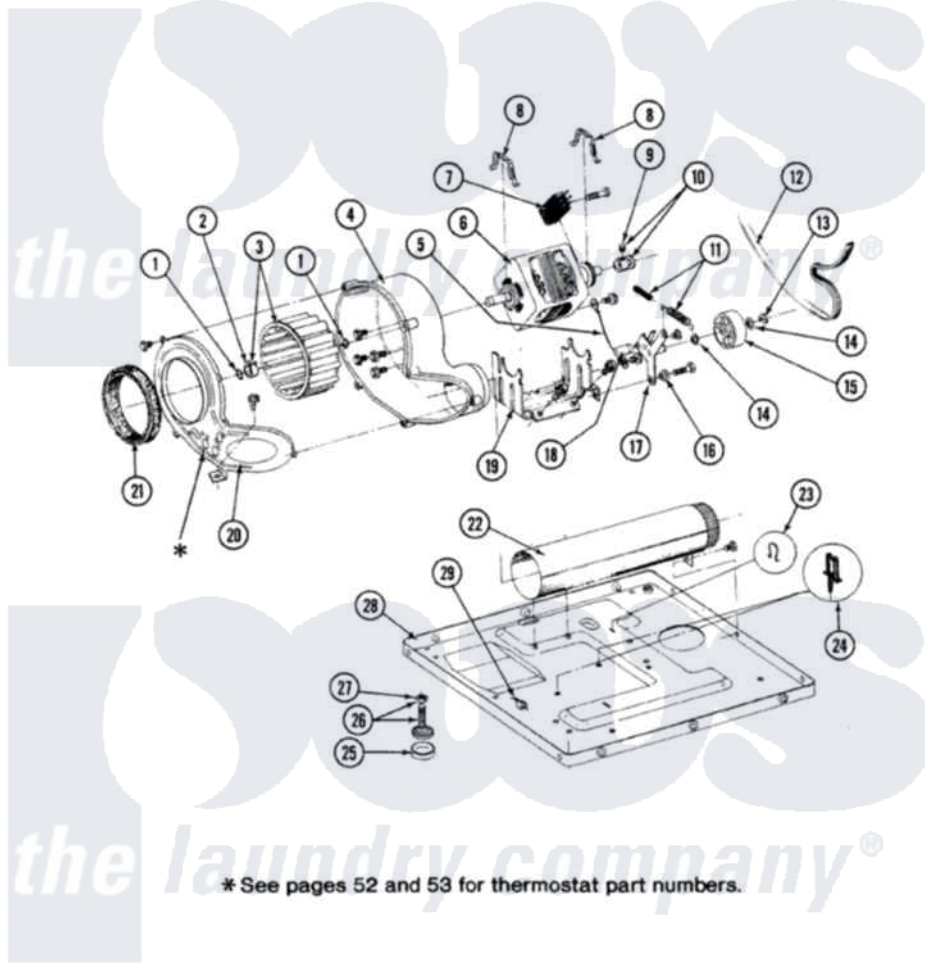

Maytag DG5910 07 - MOTOR, BLOWER, BASE FRAME & THERMOSTATS

SECTION: MOTOR, BLOWER, BASE FRAME & THERMOSTATS
 MODEL: DG-DE MODELS

Issue Date: 6/90

50

Maytag Residential Maytag DG5910 Dryer Parts Parts Diagram 07 - MOTOR, BLOWER, BASE FRAME & THERMOSTATS

[Click on the part number to view part](#)

Item	Original Part Number	Replaced By	Status	Part Description
1	410233	9703438		Ring-Retrnr
2	312967			Clamp, Blower Housing
3	Y303836			Blower Wheel Assembly And Clamp
4	Y310632	1163839		Screw
"	Y312893			Housing, Blower
5	901220			Ground Wire
"	211294	90767		Screw, 8A X 3/8 HeX Washer Head Tapping
"	910343	488234		Screw 8-32 X 1/4
6	Y303358	W10410999		Motor-Drve
7	306207		Not Available	(PROD. No.303358-8 & No.303358-9)
"	Y303877		Not Available	SWITCH, MOTOR EXTERNAL START No.303358-2, No.303358-4, 303358-7
"	Y303879			Switch, Motor External Start
8	Y015825			Clip, Motor To Motor Support

9	Y053241		Set Screw, Motor Pulley
10	Y305185	6-3051850	Pulley- MO
11	Y303945		IDLER SPRING ASSY. W/PLUG
12	Y312959		Poly "V" Belt For Tumbler
13	312958	354987	Ring, Retaining
14	Y312527		Washer, Idler Shaft
15	Y303705	6-3037050	Pulley- ID
16	Y312894	315772	Sleeve, Idler Arm
17	Y014874		Screw, Idler Arm And Sleeve
"	Y303363	6-3033630	Idler Arm
"	Y312961	W10116751	Screw
18	Y313582	W10116756	Spacer
19	Y313561		Screw---NA
"	312897	Not Available	SUPPORT, MOTOR
20	314846		Cover, Blower Housing
"	Y313561		Screw---NA
"	Y312961	W10116751	Screw
21	Y312901		Seal, Housing Cover
22	Y303442		EXHAUST DUCT ASSEMBLY
"	Y310632	1163839	Screw
23	410490		Spring, Retainer Wire Harness
24	Y313262	W10116752	Retainer-
25	Y314137		Foot, Rubber
26	Y305086		Adjustable Leg And Nut
27	Y052740	62739	Nut, Lock
28	Y303361	Not Available	BASE ASSY. (UPPER & LOWER)
29	Y310376		Clip, Door Switch Harness