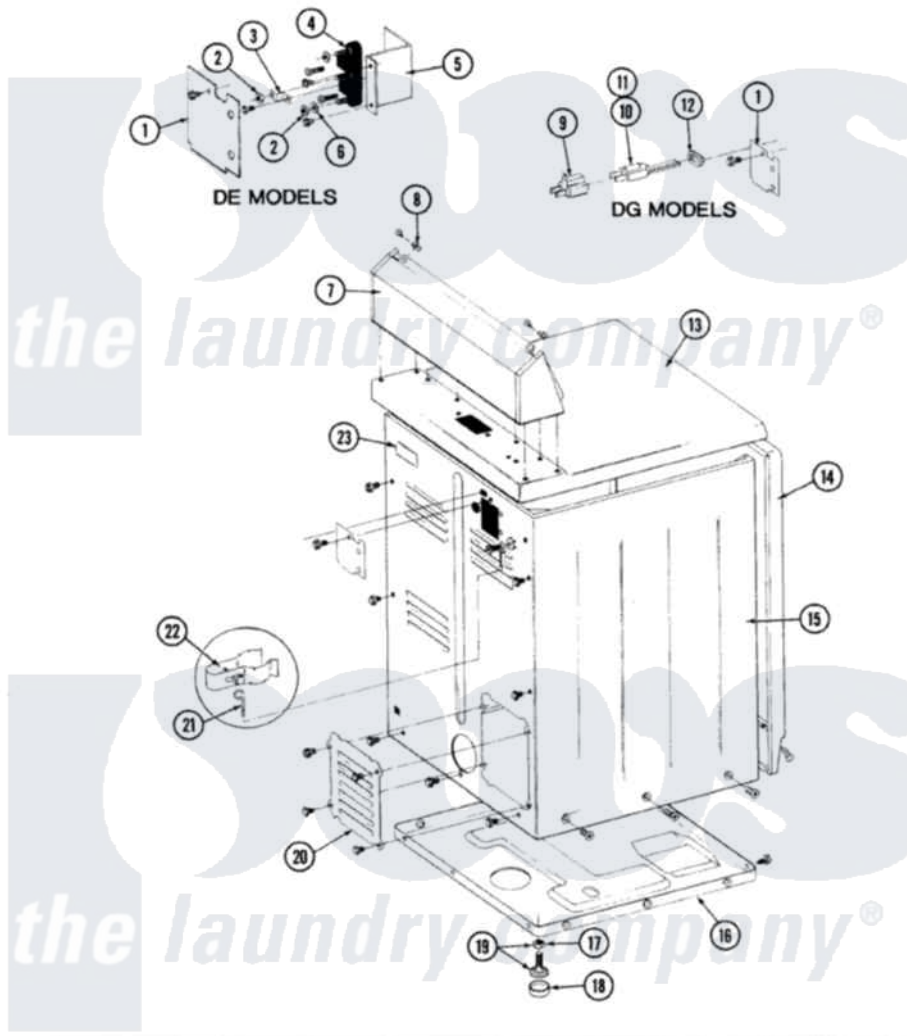

Maytag DG5910 08 - REAR VIEW

SECTION: REAR VIEW
MODEL: DE-DG MODELS

Issue Date: 6/90

38

Maytag [Residential Maytag DG5910 Dryer Parts](#) Parts Diagram 08 - REAR VIEW
Click on the part number to view part

Item	Original Part Number	Replaced By	Status	Part Description
1	Y312905		Not Available	COVER, TERMINAL
7	Y305193			Console
8	215075			Fastener, Control Panel To Console
9	Y201808			Converter
10	302521		Not Available	CORD, POWER PART NOT USED-GAS MODELS ONLY
12	211881			Grommet, Cord Part Not Used-Gas Models Only
13	307104			Top Cover Assembly
14	Y307998			Front Panel
15	Y313561			Screw----NA
"	Y310632	1163839		Screw
"	307124			Cabinet
16	Y303361		Not Available	BASE ASSY. (UPPER & LOWER)
17	Y052740	62739		Nut, Lock
18	Y314137			Foot, Rubber

19	Y305086		Adjustable Leg And Nut
20	Y312951	Not Available	ACCESS COVER, BACK
"	211294	90767	Screw, 8A X 3/8 HeX Washer Head Tapping
"	Y313559		Screw
21	311155		Ground Wire And Clamp
22	313122		Screw - Baffle To Tumbler
"	301548		Clamp, Ground Wire
23	214519		LABEL, ELECTRICAL INSTR. PART NOT USED-GAS MODELS ONLY