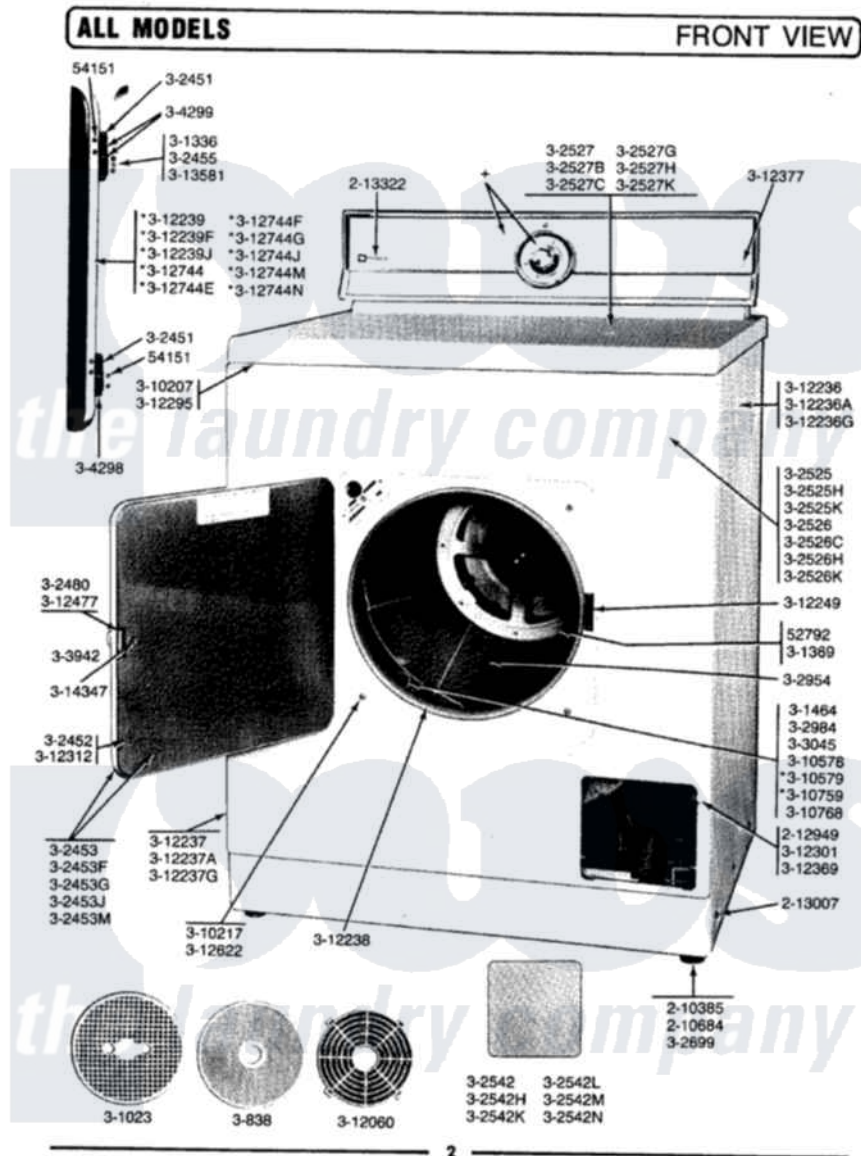

Maytag DG606 07 - FRONT VIEW

Maytag Residential Maytag DG606 Dryer Parts Parts Diagram 07 - FRONT VIEW
 Click on the part number to view part

Item	Original Part Number	Replaced By	Status	Part Description
1	052792			Screw, 1 1/4-20 X 5/16
2	054151			Screw, No.4-40 X 1/4
3	210385			Lock Nut For Adjustable Leg
4	210684			Foot, Adjustable Leg
5	212949	22001866		Screw, Relay
6	213007			Xfor Cabinet See Cabinet, Back
7	213322		Not Available	MAYTAG DECAL
8	214697			Easy-Grip Knob
9	300838			Lint Screen
10	301023			Lint Screen Retainer
12	301369		Not Available	SHAFT WITH SPIDER
14	302451			Hinge Assembly
15	302452			Door Liner
16	302453		Not Available	DOOR-WHITE
17	302453F		Not Available	DOOR-LIGHT GOLD
18	302453G		Not Available	DOOR-DARK GOLD