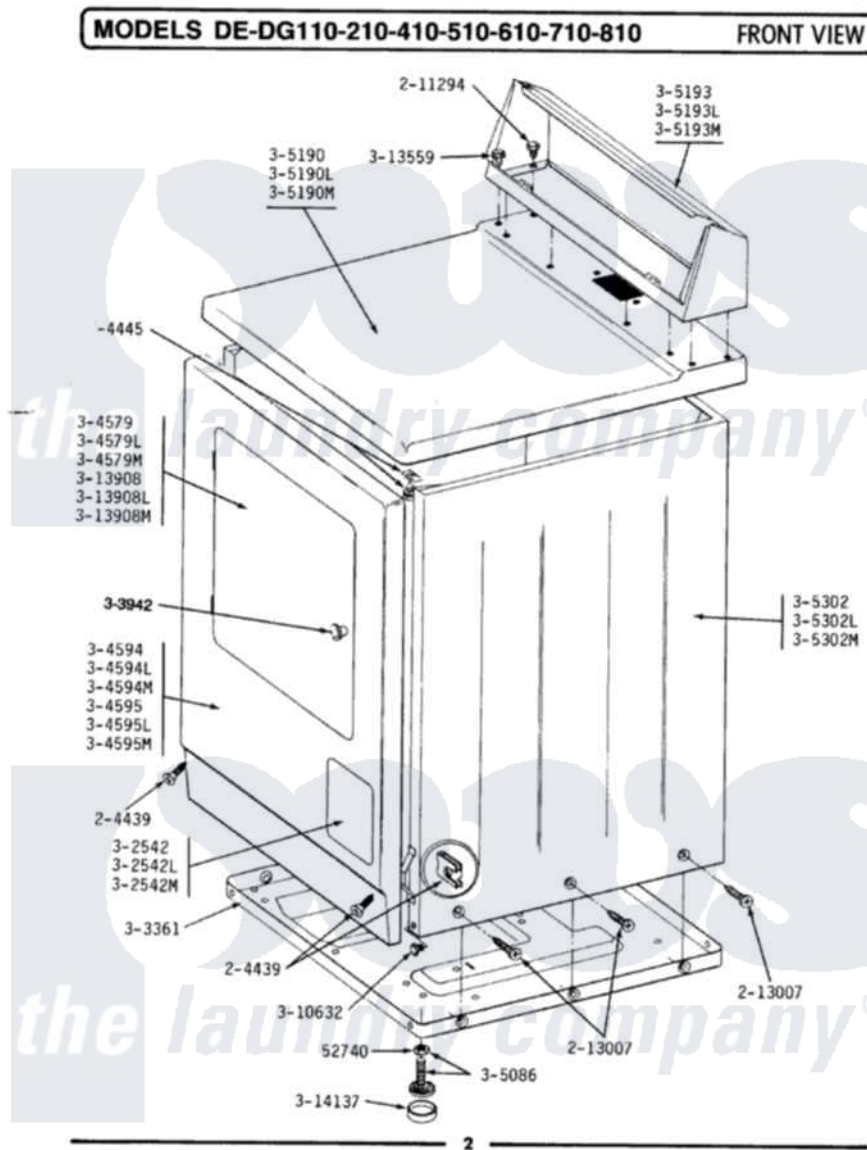

# Maytag DG610 03 - FRONT VIEW

Maytag Residential Maytag DG610 Dryer Parts Parts Diagram 03 - FRONT VIEW  
 Click on the part number to view part

Item	Original Part Number	Replaced By	Status	Part Description
1	Y052740	<a href="#">62739</a>		Nut, Lock
2	<a href="#">204439</a>			Screw And Fstner Assembly
3	<a href="#">204445</a>			Screw And Fastener Assembly
4	211294	<a href="#">90767</a>		Screw, 8A X 3/8 HeX Washer Head Tapping
5	<a href="#">213007</a>			Xfor Cabinet See Cabinet, Back
6	302542		Not Available	PART NOT USED. (DG ONLY)
7	302542L		Not Available	PART NOT USED. (DG ONLY)
8	302542M		Not Available	ACCESS DOOR-HARVEST WHEAT
9	Y303361		Not Available	BASE ASSY. (UPPER & LOWER)
10	Y304579			DOOR (WHT)
13	<a href="#">304594</a>			Front Panel-White
16	304595	<a href="#">3369903</a>		Dishrack
17	304595L		Not Available	FRONT PANEL-ALMOND
18	304595M		Not Available	FRONT PANEL-HARVEST

18	<a href="#">3049501</a>	Not Available	WHEAT
19	<a href="#">Y305086</a>		Adjustable Leg And Nut
20	Y305190	<a href="#">307104</a>	Top Cover Assembly
23	<a href="#">Y305193</a>		Console
26	305302	Not Available	CABINET-WHITE
29	303942	Not Available	KNOB AND SCREW
30	Y310632	<a href="#">1163839</a>	Screw
31	<a href="#">Y313559</a>		Screw
32	Y313908		DOOR PANEL-WHITE
35	<a href="#">Y314137</a>		Foot, Rubber