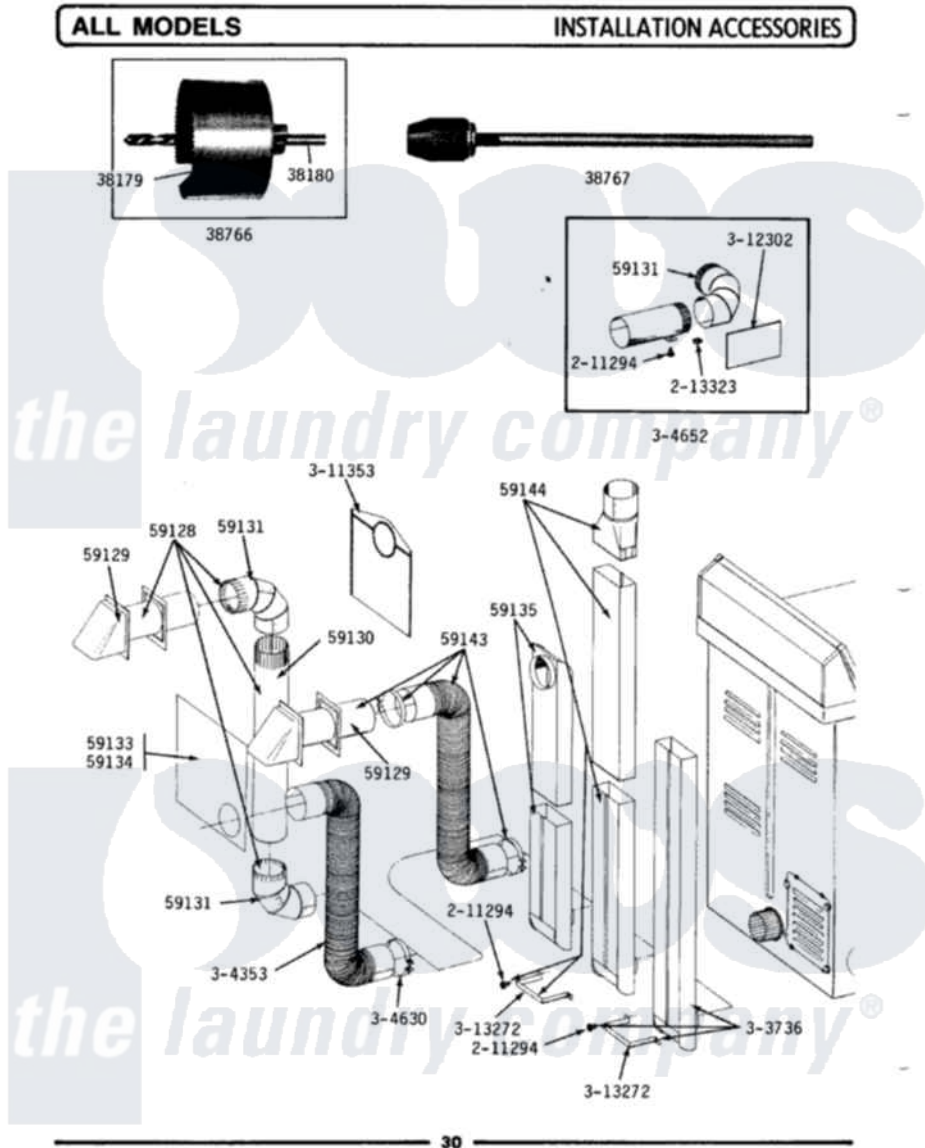

Maytag DG610 05 - INSTALLATION ACCESSORIES

Maytag Residential Maytag DG610 Dryer Parts Parts Diagram 05 - INSTALLATION ACCESSORIES
 Click on the part number to view part

Item	Original Part Number	Replaced By	Status	Part Description
1	038179		Not Available	BLADE, SAW
2	038180		Not Available	REPLACEMENT DRILL
3	038766		Not Available	HOLE SAW W/DRILL BIT
4	038767			Extension Chuck, Drill
5	Y059128			Standard 4" Vent Kit
6	Y059129	4396007RW		Vent Hood
7	Y059130			Pipe, Venting
8	Y059131			Elbow, Venting
9	059133		Not Available	ALUMINUM WINDOW 4X12X18
10	Y059134			PLATE, ALUM. WINDOW (15"X20")
11	Y059135			Vent Duct Assembly
12	Y059143			Flexible Vent Kit
13	059144		Not Available	RECTANGULAR VENT KIT
14	211294	90767		Screw, 8A X 3/8 Hex Washer Head Tapping

15	213323		Fastener, Exhaust Duct Kit
16	303736	Not Available	EXHAUST DEFLECTOR KIT
17	Y304353	4396010RP	6ft Scvent
18	Y304630		Clamp, Flexible Duct
19	Y304652		Exhaust Duct Kit
20	311353	Not Available	BAG, LINT (DACRON)
21	312302		Insulation, Exhaust Duct Kit
22	313272		Bracket, Exhaust Deflector