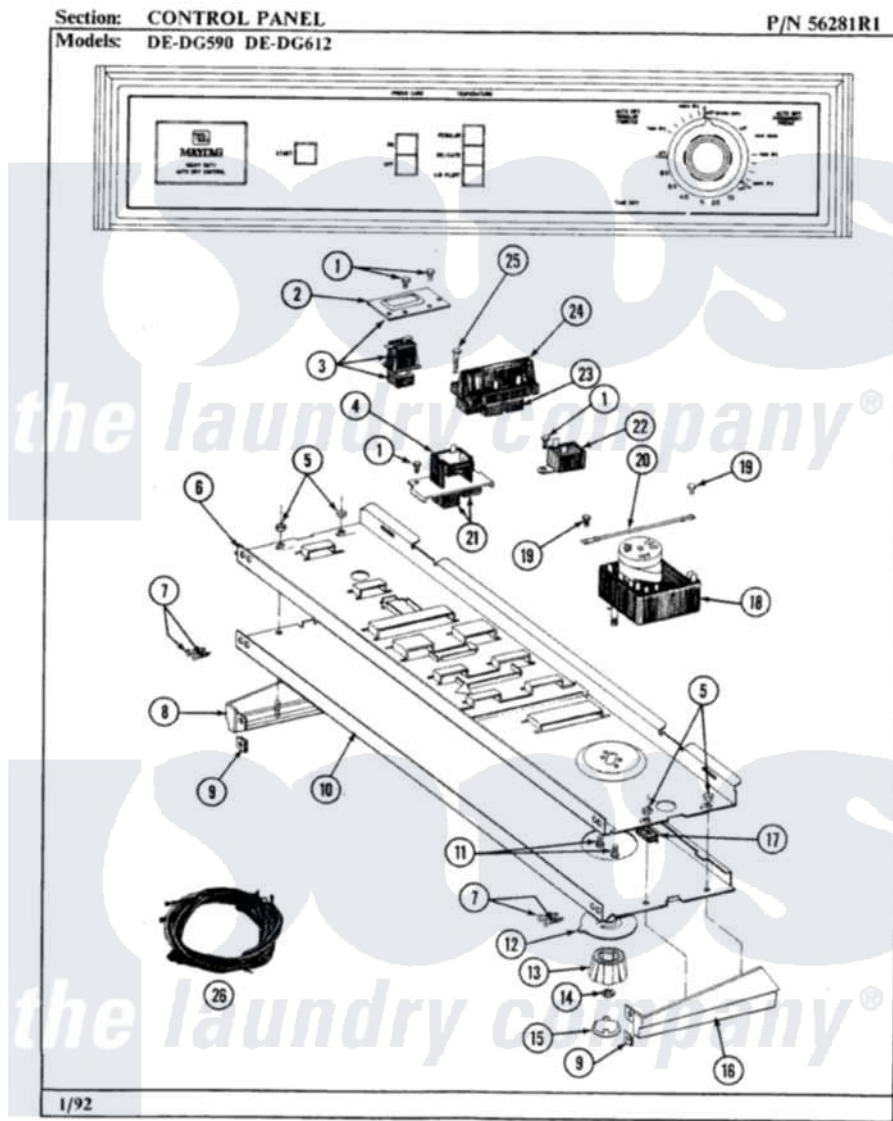

Maytag DG612 01 - CONTROL PANEL

18

Maytag Residential Maytag DG612 Dryer Parts Parts Diagram 01 - CONTROL PANEL
Click on the part number to view part

Item	Original Part Number	Replaced By	Status	Part Description
1	211168	W10139210		Screw, 8-18 X 5/16
2	314177		Not Available	BRACKET FOR START SWITCH
3	306533			Switch, Push/To/Start W/Bkt
4	305950		Not Available	DRYNESS-PRESS CARE SWITCH
5	214872			Palnut, End Cap Note: Nut, Lamp Holder
6	314184			Back Up Plate
7	210932			Screw, No.8 X 9/16 Ctsk Note: Screw, Inlet Duct
8	214815			End Cap F/Control Panel-LH
9	214894			Fastener, End Cap
10	305885	306385		Control Panel
"	306385			Control Panel
11	910708	488234		Screw 8-32 X 1/4
12	314422	33001500		Dial, Timer Indicator
13	314421			Knob For Timer

14	312273		Nut, Control Knob
15	215164	Not Available	CAP FOR KNOB
16	214816		End Cap F/Control Panel-RH
17	214897		Pad, Control Panel
18	305207		Timer
19	211294	90767	Screw, 8A X 3/8 HeX Washer Head Tapping
20	204807		Ground Wire, Supp. Plte To Top Cover
21	215210		Button For Switch
22	305205	694419	Mini-Buzzer
23	215211		Button For Switch
24	305958	Not Available	TEMPERATURE SWITCH
25	213117	67006908	Screw, Ice Rack
26	305346	Not Available	MAIN WIRE HARNESS
"	306181	Not Available	WIRE HARNESS