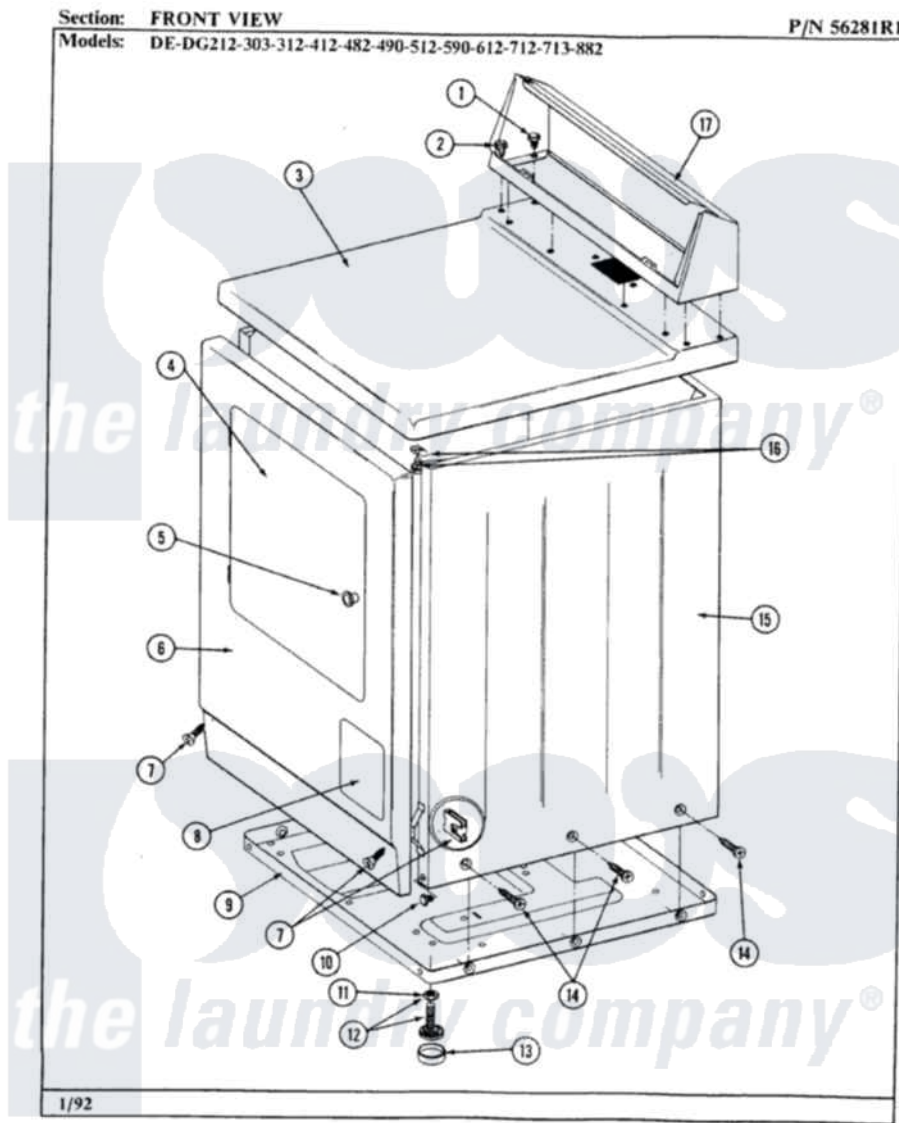

Maytag DG612 03 - FRONT VIEW

26

Maytag [Residential Maytag DG612 Dryer Parts](#) Parts Diagram 03 - FRONT VIEW
 Click on the part number to view part

Item	Original Part Number	Replaced By	Status	Part Description
1	211194		Not Available	LOCK WASHER
2	Y313559			Screw
3	307104			Top Cover Assembly
4	Y306668			DOOR (WHT)
5	303942		Not Available	KNOB AND SCREW
6	304594			Front Panel-White
7	204439			Screw And Fstner Assembly
8	302542		Not Available	PART NOT USED. (DG ONLY)
9	Y303361		Not Available	BASE ASSY. (UPPER & LOWER)
10	Y310632	1163839		Screw
11	Y052740	62739		Nut, Lock
12	Y305086			Adjustable Leg And Nut
13	Y314137			Foot, Rubber
14	213007			Xfor Cabinet See Cabinet, Back
15	305302		Not Available	CABINET-WHITE