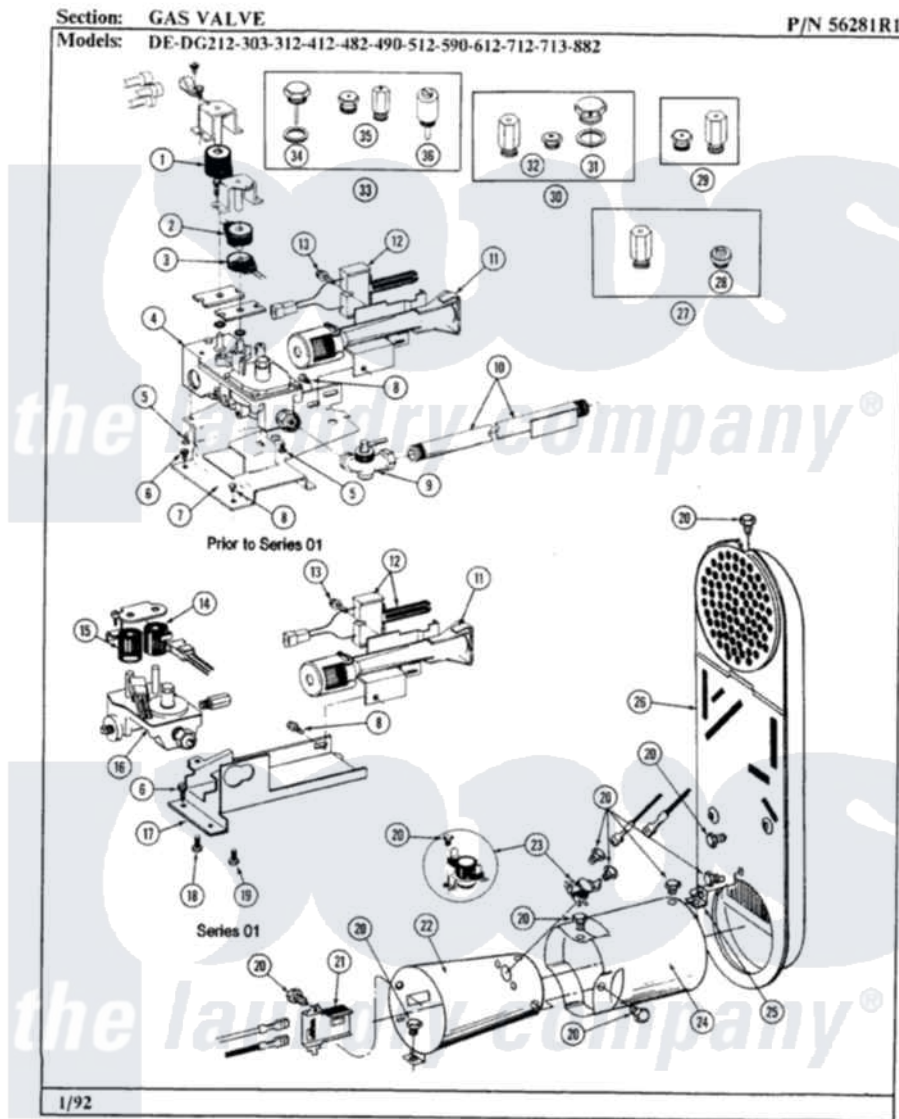

Maytag DG612 04 - GAS VALVE

38

Maytag [Residential Maytag DG612 Dryer Parts](#) Parts Diagram 04 - GAS VALVE
 Click on the part number to view part

Item	Original Part Number	Replaced By	Status	Part Description
1	305603			Secondary Coil
2	305604			Holding Coil
3	305605			Booster Coil
4	W10116794			Gas Valve
5	211410			Screw, HeX Head No.8 X 3/8 Inch
6	Y313561			Screw---NA
7	312929			Gas Valve Bracket
8	Y310632	1163839		Screw
9	Y303349			Angle Shut-Off, Gas Valve
10	Y303383	33001735		Pipe And Bracket Assembly Series 18 Not Needed Use Vavle
11	304974	33002793		Burner Assembly
12	304970	4391996		Ignitor
13	304971			Screw Note: Screw, Igniter
14	306105	694540		Coil, 60 Hz

15	306106		Coil, Holding And Booster--W
16	306176		Valve, Gas
17	314566		Gas Control Bracket
18	314082	90767	Screw, 8A X 3/8 HeX Washer Head Tapping
19	Y313559		Screw
20	211294	90767	Screw, 8A X 3/8 HeX Washer Head Tapping
21	Y303377	338906	Radiant, Sensor
22	Y303368		Cone, Combustion
23	303395		Thermostat, Hi-Limit
24	Y303841		Cone, Extension
25	Y312890		Retainer, Heater Chamber
26	Y303369		Inlet Duct Assembly
27	306204	33002924	Gas Conv K
28	314602	694424	Leak, Limiter
29	305862	Not Available	MAIN BURNER ORIFICE KIT-MIX
"	305860	Not Available	MAIN BURNER ORIFICE KIT-NAT
"	305861	Not Available	MAIN BURNER ORIFICE KIT-LPG
30	Y304672		Conversion Kit-LPG To Nat.
31	302809		Screw Assembly - Leak Limit
32	305860	Not Available	MAIN BURNER ORIFICE KIT-NAT
33	Y306195	MAL9000AXX	LP Gas Con
34	302810		Screw Assembly - Blue Block Ope
35	305861	Not Available	MAIN BURNER ORIFICE KIT-LPG
36	306184	Not Available	PLUG, BLOCKING (LPG REGULATOR)