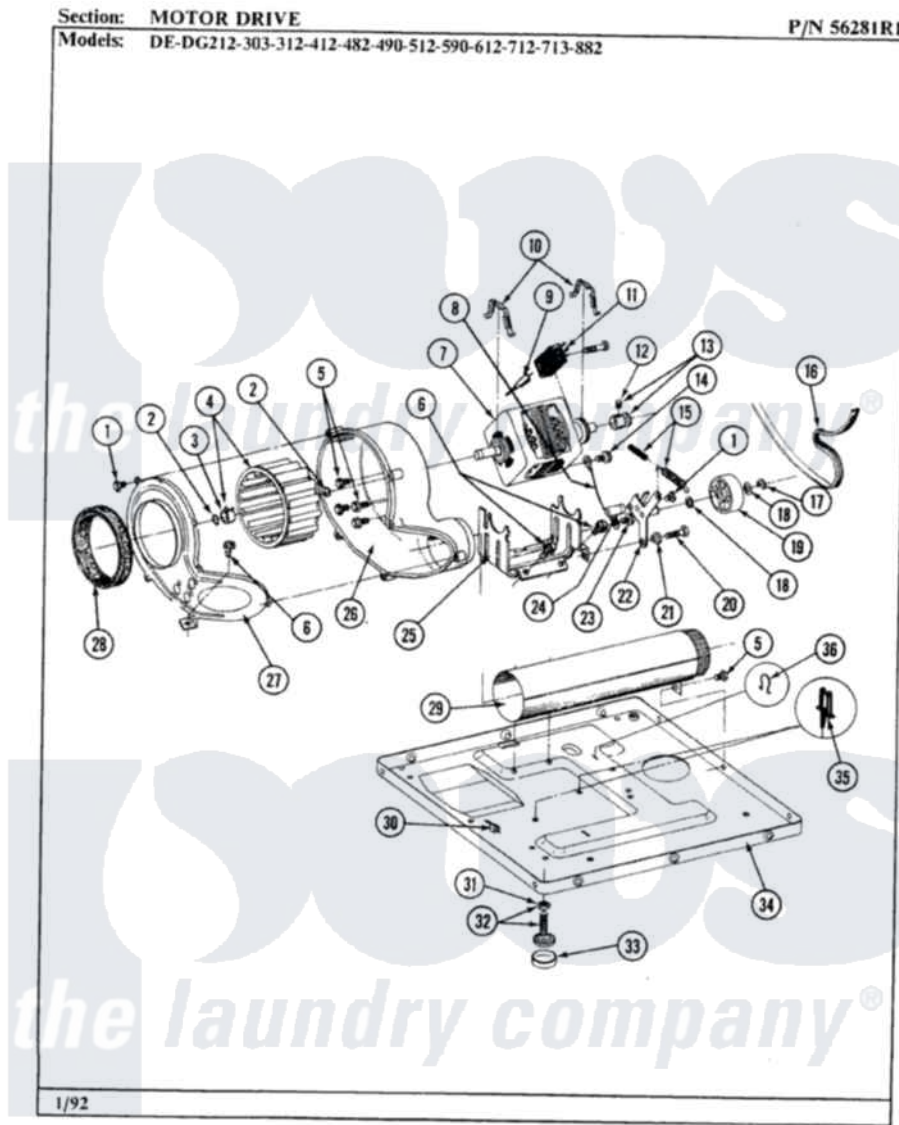

Maytag DG612 05 - MOTOR DRIVE

-40-

Maytag [Residential Maytag DG612 Dryer Parts](#) Parts Diagram 05 - MOTOR DRIVE
 Click on the part number to view part

Item	Original Part Number	Replaced By	Status	Part Description
1	Y312961	W10116751		Screw
2	410233	9703438		Ring-Retrn
3	312967			Clamp, Blower Housing
4	Y303836			Blower Wheel Assembly And Clamp
5	Y310632	1163839		Screw
6	Y313561			Screw---NA
7	Y303358	W10410999		Motor-Drive
8	901220			Ground Wire
9	306448		Not Available	WIRE
10	Y015825			Clip, Motor To Motor Support
11	Y303877		Not Available	SWITCH, MOTOR EXTERNAL START No.303358-2, No.303358-4, 303358-7
"	Y303879			Switch, Motor External Start
"	306207		Not Available	(PROD. No.303358-8 & No.303358-9)
12	Y053241			Set Screw, Motor Pulley

13	Y305185	6-3051850	Pulley- MO
14	910343	488234	Screw 8-32 X 1/4
15	Y303945		IDLER SPRING ASSY. W/PLUG
16	Y312959		Poly "V" Belt For Tumbler
17	312958	354987	Ring, Retaining
18	Y312527		Washer, Idler Shaft
19	Y303705	6-3037050	Pulley- ID
20	Y014874		Screw, Idler Arm And Sleeve
21	Y312894	315772	Sleeve, Idler Arm
22	Y303363	6-3033630	Idler Arm
23	211294	90767	Screw, 8A X 3/8 HeX Washer Head Tapping
24	Y313582	W10116756	Spacer
25	312897		Not Available
26	Y312893		SUPPORT, MOTOR
27	314846		Housing, Blower
"	Y312895		Not Available
28	Y312901		COVER FOR BLOWER---NA
29	Y303442		Seal, Housing Cover
30	Y310376		EXHAUST DUCT ASSEMBLY
31	Y052740	62739	Clip, Door Switch Harness
32	Y305086		Nut, Lock
33	Y314137		Adjustable Leg And Nut
34	Y303361		Not Available
35	Y313262	W10116752	Foot, Rubber
36	410490		BASE ASSY. (UPPER & LOWER)
			Retainer-
			Spring, Retainer Wire Harness