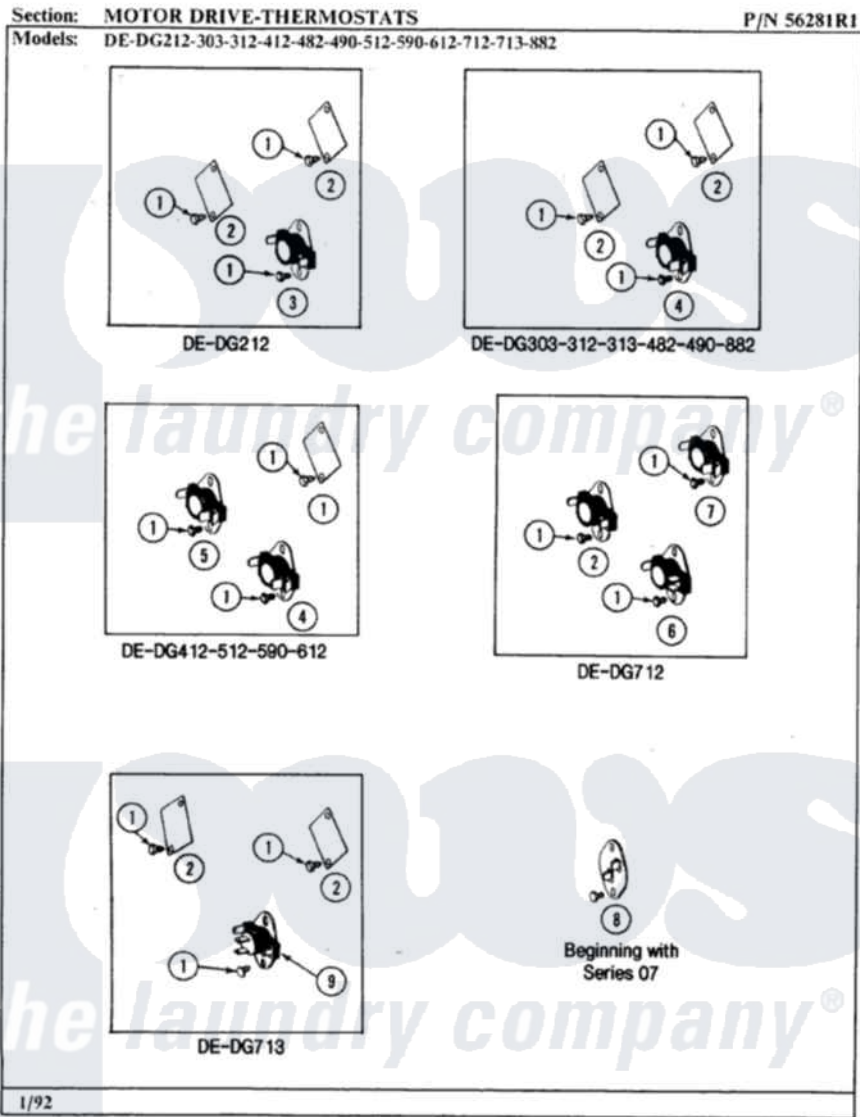

Maytag DG612 06 - MOTOR DRIVE-THERMOSTATS

Maytag [Residential Maytag DG612 Dryer Parts](#) Parts Diagram 06 - MOTOR DRIVE-THERMOSTATS
 Click on the part number to view part

Item	Original Part Number	Replaced By	Status	Part Description
1	211294	90767		Screw, 8A X 3/8 HeX Washer Head Tapping
2	Y312853			Cover For Thermostat Openin
4	Y304475			Cycling Thermostat 140 Deg.
5	Y304474			Cycling Thermostat 150 Deg.
8	306604			Cut-Off, Thermal Part Not Used