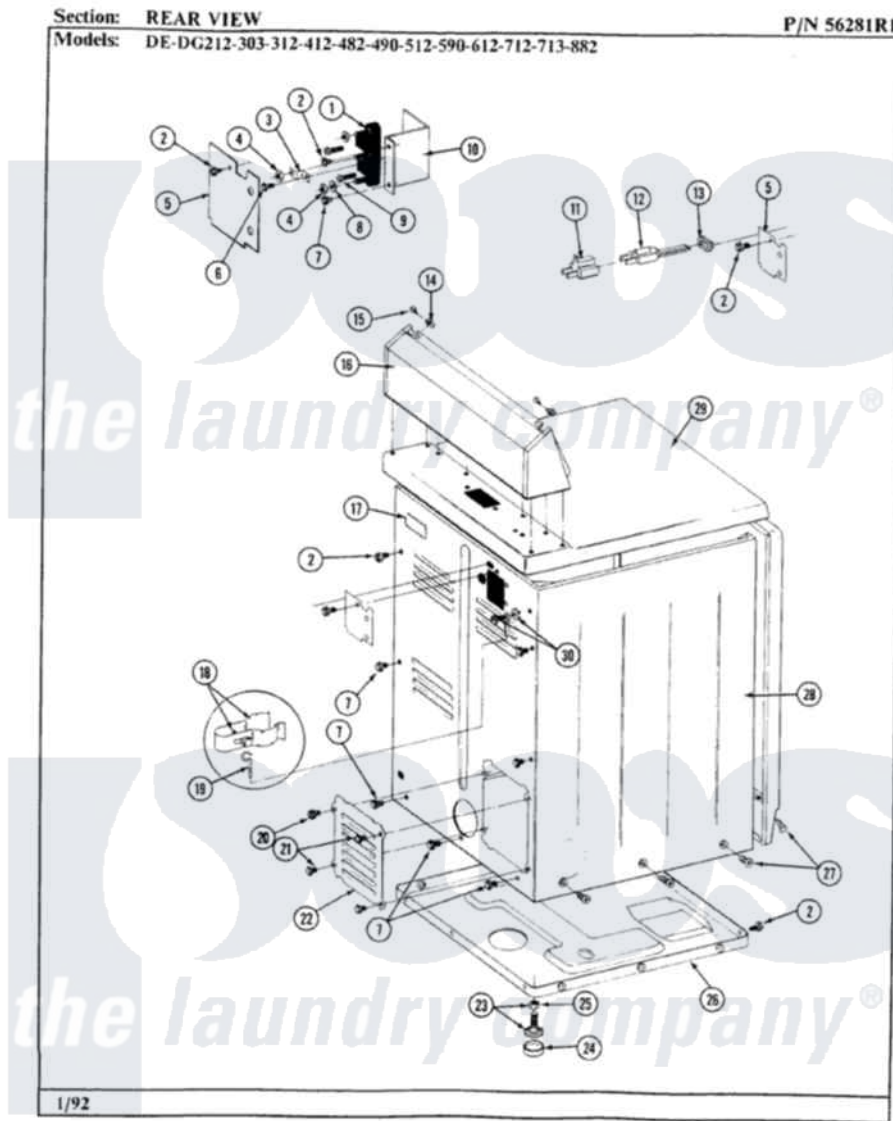

Maytag DG612 07 - REAR VIEW

28

Maytag [Residential Maytag DG612 Dryer Parts](#) Parts Diagram 07 - REAR VIEW
 Click on the part number to view part

Item	Original Part Number	Replaced By	Status	Part Description
2	Y313561			Screw---NA
5	Y312905		Not Available	COVER, TERMINAL
7	Y310632	1163839		Screw
11	Y201808			Converter
12	302521		Not Available	CORD, POWER PART NOT USED-GAS MODELS ONLY
13	211881			Grommet, Cord Part Not Used-Gas Models Only
14	215075			Fastener, Control Panel To Console
15	210932			Screw, No.8 X 9/16 Ctsk Note: Screw, Inlet Duct
16	Y305193			Console
17	214519			LABEL, ELECTRICAL INSTR. PART NOT USED-GAS MODELS ONLY
18	301548			Clamp, Ground Wire
19	311155			Ground Wire And Clamp
20	Y313559			Screw

21	211294	90767	Screw, 8A X 3/8 HeX Washer Head Tapping
22	Y312951	Not Available	ACCESS COVER, BACK
23	Y305086		Adjustable Leg And Nut
24	Y314137		Foot, Rubber
25	Y052740	62739	Nut, Lock
26	Y303361	Not Available	BASE ASSY. (UPPER & LOWER)
27	213007		Xfor Cabinet See Cabinet, Back
28	305302	Not Available	CABINET-WHITE
29	307104		Top Cover Assembly
30	303846	22003781	Screw, Ground Strap