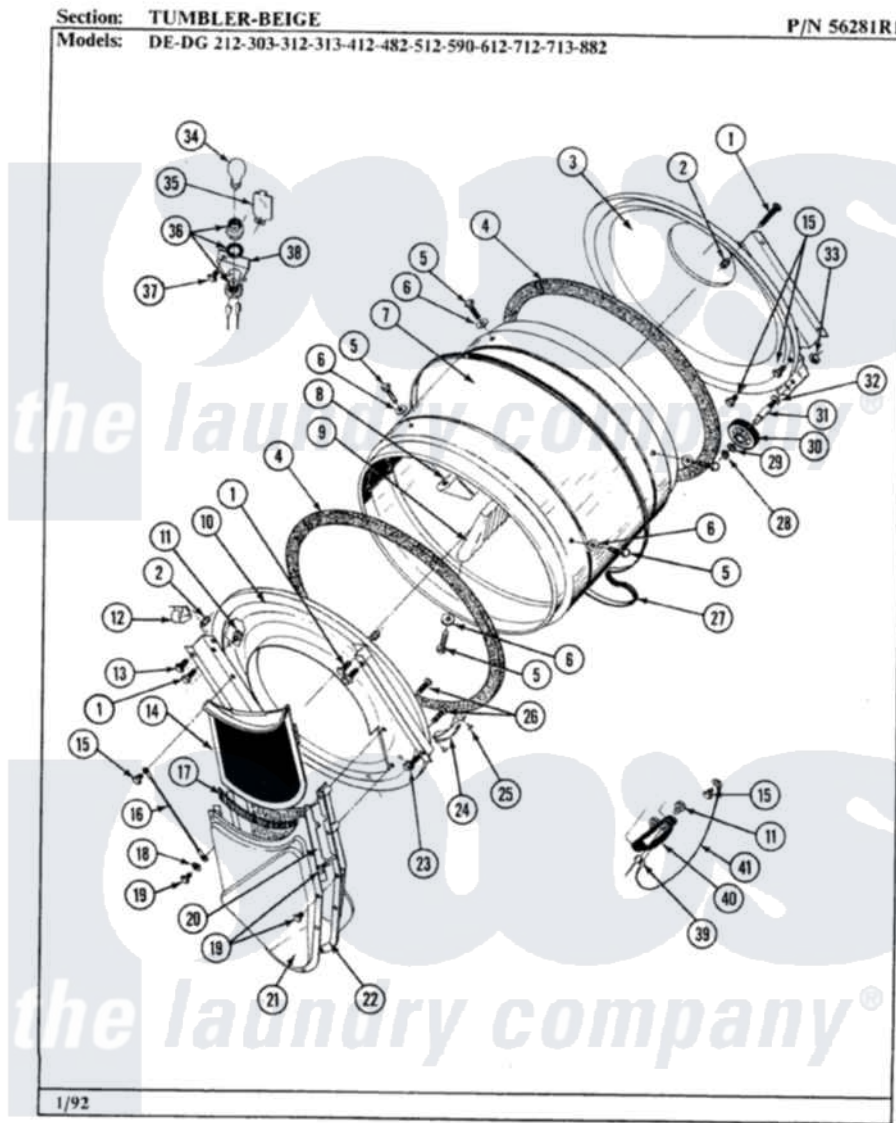

Maytag DG612 08 - TUMBLER-BEIGE

34

Maytag Residential Maytag DG612 Dryer Parts Parts Diagram 08 - TUMBLER-BEIGE
 Click on the part number to view part

Item	Original Part Number	Replaced By	Status	Part Description
1	313764		Not Available	SCREW
2	313915	31-3915		Tech Sheet
3	Y306660	33001106		Back, Tumbler
4	314820			Seal, Tumbler
5	Y310759			Screw, Tumbler Baffles
6	314158			Washer, Baffle To Tumbler
7	314802		Not Available	TUMBLER W/OUT BAFFLES
"	306663		Not Available	TUMBLER W/BAFFLES
8	314803	33001012		Baffle
9	314804	33001004		Baffle, Tall
10	306708			Tumbler Front Assembly
11	Y251119	3177991		Screw
12	Y310376			Clip, Door Switch Harness
13	Y313561			Screw---NA
14	Y306666	33001003		Screen, Lint
15	211294	90767		Screw, 8A X 3/8 HeX Washer Head Tapping

16	205810		Wire, Ground
17	Y313796		Lint Seal
18	310557		Washer
19	Y312961	W10116751	Screw
20	Y313795		Guide For Lint Screen
21	Y312964	Not Available	OUTLET DUCT - OUTER HALF
22	306657	Not Available	OUTLET DUCT & GRID
"	306656	Not Available	OUTLET DUCT & GRID ASSEMBLY
23	Y310632	1163839	Screw
24	306508		Tumbler Bearing Kit ---W
25	210720		Rivet, Bearing To Tumbler Fmt
26	Y314110	33002917	Screw, No.10-16
27	Y312959		Poly "V" Belt For Tumbler
28	410233	9703438	Ring-Retrn
29	312535		Washer, Vault Mounting Brk.
30	Y303373	12001541	Drum Roller/Washer Assembly--W
31	Y312948	6-3129480	Shaft- Tumbler
32	Y313347	312535	Washer, Vault Mounting Brk.
33	312538	33001443	Nut, Hex