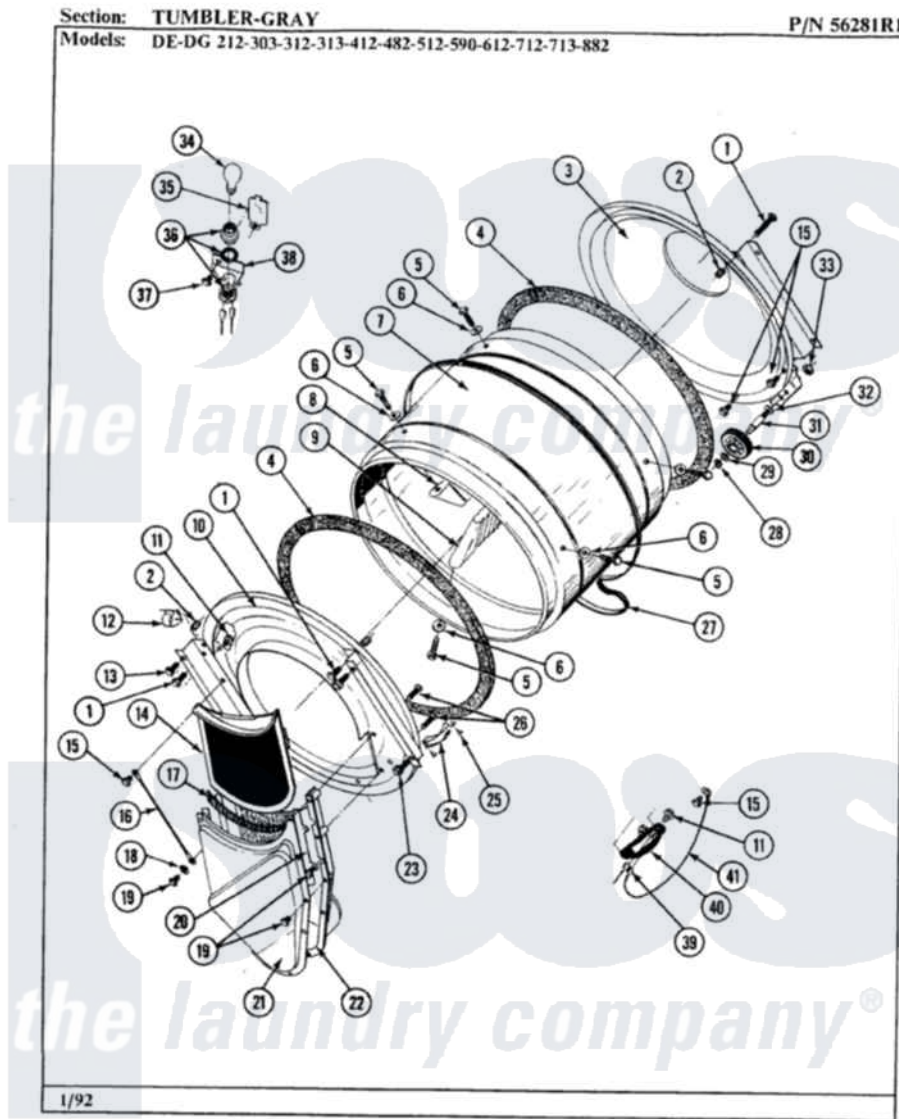

Maytag DG612 09 - TUMBLER-GRAY

32

Maytag [Residential Maytag DG612 Dryer Parts](#) Parts Diagram 09 - TUMBLER-GRAY
 Click on the part number to view part

Item	Original Part Number	Replaced By	Status	Part Description
1	313764		Not Available	SCREW
2	313915	31-3915		Tech Sheet
3	Y306660	33001106		Back, Tumbler
4	Y313541	33313541		Seal- Tumbler
5	Y310759			Screw, Tumbler Baffles
6	314158			Washer, Baffle To Tumbler
7	Y314153		Not Available	TUMBLER No.
"	305187		Not Available	TUMBLER W/BAFFLES
8	314154		Not Available	TUMBLER BAFFLE - SHORT
9	314155	33001004		Baffle, Tall
10	Y305146	306708		Tumbler Front Assembly
11	Y251119	3177991		Screw
12	Y310376			Clip, Door Switch Harness
13	Y313561			Screw---NA
14	Y304388	33001003		Screen, Lint
15	211294	90767		Screw, 8A X 3/8 HeX Washer Head Tapping

16	205810		Wire, Ground
17	Y313796		Lint Seal
18	310557		Washer
19	Y312961	W10116751	Screw
20	Y313795		Guide For Lint Screen
21	Y312964	Not Available	OUTLET DUCT - OUTER HALF
22	Y304810	Not Available	OUTLET DUCT ASSEMBLY---S
23	Y310632	1163839	Screw
24	306508		Tumbler Bearing Kit ----W
25	210720		Rivet, Bearing To Tumbler Fmt
26	Y314110	33002917	Screw, No.10-16
27	Y312959		Poly "V" Belt For Tumbler
28	410233	9703438	Ring-Retrn
29	312535		Washer, Vault Mounting Brk.
30	Y303373	12001541	Drum Roller/Washer Assembly--W
31	Y312948	6-3129480	Shaft- Tumbler
32	Y313347	312535	Washer, Vault Mounting Brk.
33	312538	33001443	Nut, Hex