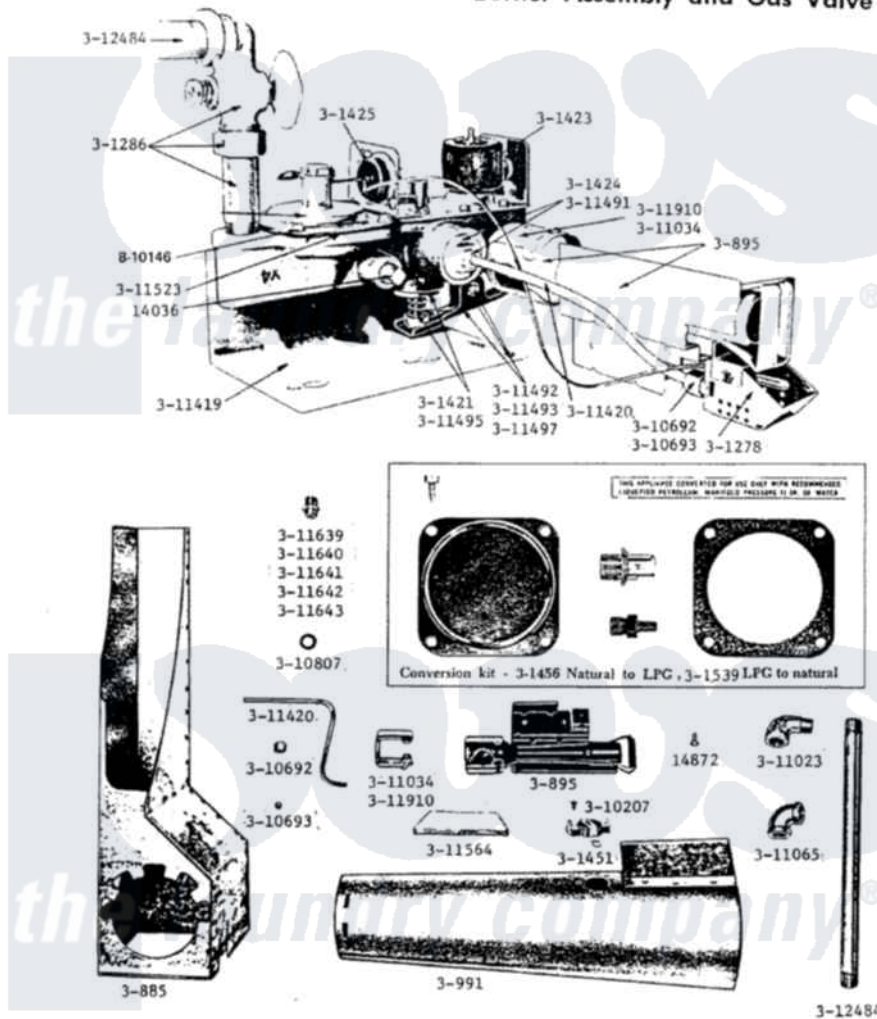

Burner Assembly and Gas Valve

Copyright 1987, The Maytag Company, Newton, Iowa. Made in U.S.A.

Maytag Residential Maytag DG701 Dryer Parts Parts Diagram 01 - BURNER ASSEMBLY & GAS VALVE
 Click on the part number to view part

Item	Original Part Number	Replaced By	Status	Part Description
1	300368		Not Available	SHUT-OFF VALVE W/MALE OUTLET
2	300885		Not Available	MIXER CHAMBER
3	300895	3369903		Dishrack
4	300991		Not Available	COMBUSTION CONE
5	301221		Not Available	STATIONARY SHROUD
6	301278			Pilot Shield
7	301285		Not Available	GAS VALVE - NATURAL
8	301286		Not Available	PILOT VALVE
9	301404	12001114		Kit- LP GA
10	301421	3369903		Dishrack
11	301422		Not Available	PLUNGER
12	301423		Not Available	SOLENOID NLA IN PROCESS 051591
13	301424		Not Available	FILTER
14	301425		Not Available	PILOT WITH PRESSURE SWITCH