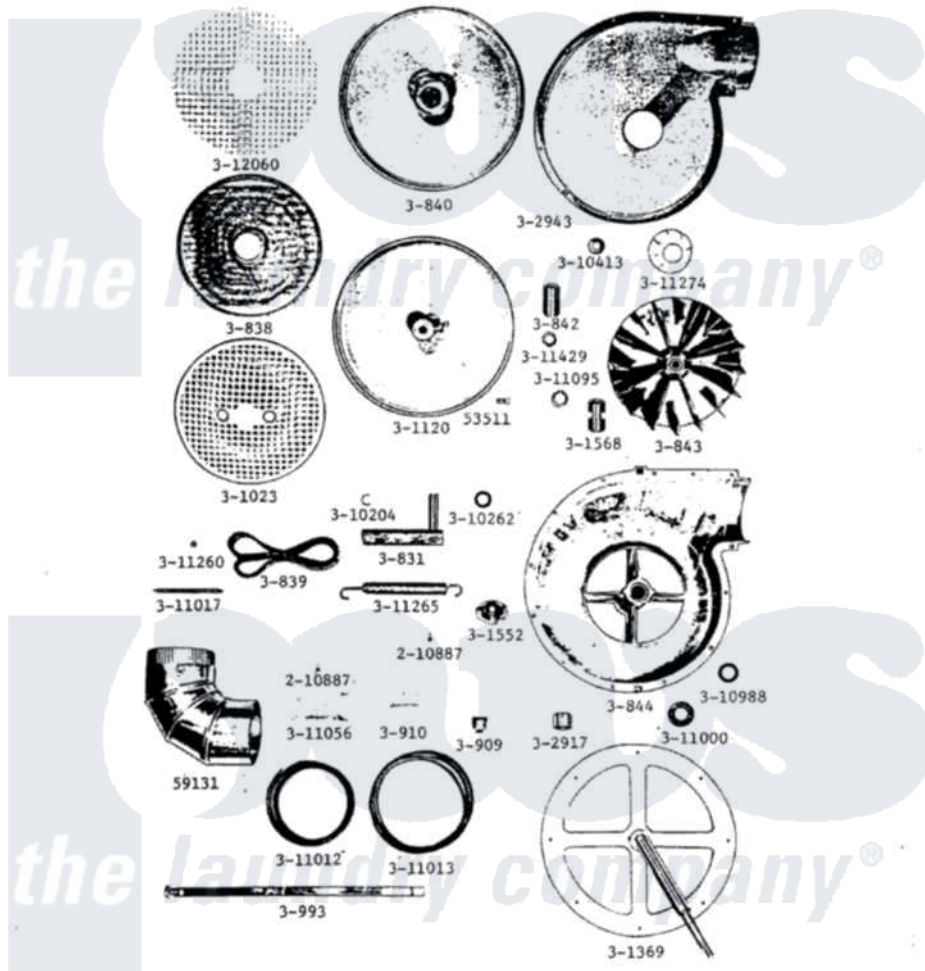

Exhaust and Blower Assembly

Copyright 1962, The Maytag Company, Newton, Iowa - Lima in U.S.A.

Maytag Residential Maytag DG701 Dryer Parts Parts Diagram 04 - EXHAUST & BLOWER ASSEMBLY
Click on the part number to view part

Item	Original Part Number	Replaced By	Status	Part Description
1	300831		Not Available	SHAFT AND SLIDE
2	300833		Not Available	SUPPORT FOR EXHAUST FAN
3	300838			Lint Screen
4	300839		Not Available	SEAL
5	300840		Not Available	REDUCTION PULLEY
6	300842		Not Available	BEARING
7	300843		Not Available	IMPELLER
8	Y300844			Exhaust Housing
9	300993	W10311986		Dishrack
10	301023			Lint Screen Retainer
11	Y301120			Drum Pulley
12	301162		Not Available	SPRINKLER
13	301369		Not Available	SHAFT WITH SPIDER
14	301552	305864		Thermostat Kit
15	301568		Not Available	BEARING F/BAKELITE IMPELLER NA