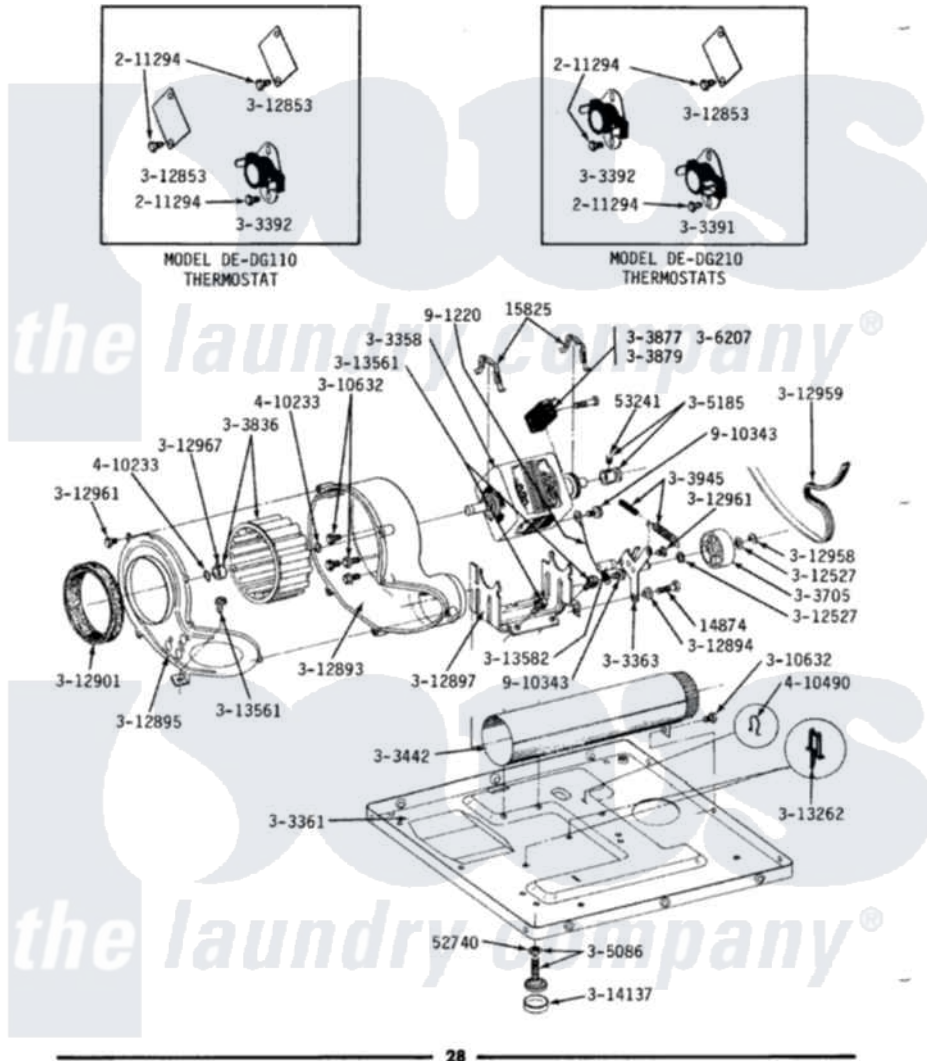

# Maytag DG710 07 - MOTOR, BLOWER, BASE FRAME & THERMOSTATS

**MODELS DE-DG110-210-410-510-610-710-810**

**MOTOR, BLOWER, BASE FRAME & THERMOSTATS**

28

Maytag Residential Maytag DG710 Dryer Parts Parts Diagram 07 - MOTOR, BLOWER, BASE FRAME & THERMOSTATS

[Click on the part number to view part](#)

Item	Original Part Number	Replaced By	Status	Part Description
1	<a href="#">Y014874</a>			Screw, Idler Arm And Sleeve
2	<a href="#">Y015825</a>			Clip, Motor To Motor Support
3	Y052740	<a href="#">62739</a>		Nut, Lock
4	<a href="#">Y053241</a>			Set Screw, Motor Pulley
5	211294	<a href="#">90767</a>		Screw, 8A X 3/8 HeX Washer Head Tapping
6	Y303358	<a href="#">W10410999</a>		Motor-Drve
7	Y303361		Not Available	BASE ASSY. (UPPER & LOWER)
8	Y303363	<a href="#">6-3033630</a>		Idler Arm
9	Y303391	<a href="#">33303391</a>		Thermostat, Cycling
10	<a href="#">303392</a>			Thermostat, Cycling
11	<a href="#">Y303394</a>			Cool-Down Thermostat
12	Y303442			EXHAUST DUCT ASSEMBLY
13	Y303705	<a href="#">6-3037050</a>		Pulley- ID
14	<a href="#">Y303836</a>			Blower Wheel Assembly And Clamp