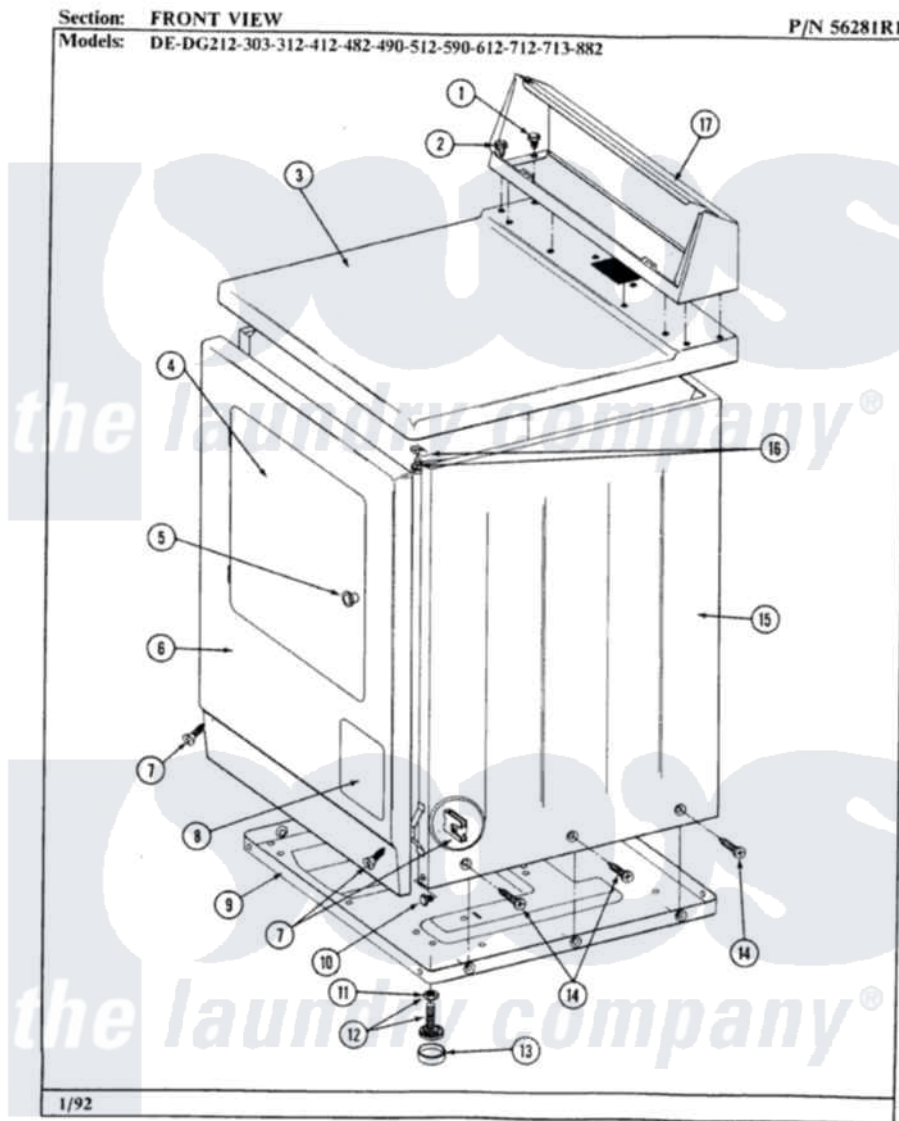

Maytag DG712 03 - FRONT VIEW

26

Maytag [Residential Maytag DG712 Dryer Parts](#) Parts Diagram 03 - FRONT VIEW
 Click on the part number to view part

Item	Original Part Number	Replaced By	Status	Part Description
1	211194		Not Available	LOCK WASHER
2	Y313559			Screw
3	307104			Top Cover Assembly
4	Y306668			DOOR (WHT)
5	303942		Not Available	KNOB AND SCREW
6	304594			Front Panel-White
7	204439			Screw And Fstner Assembly
8	302542		Not Available	PART NOT USED. (DG ONLY)
9	Y303361		Not Available	BASE ASSY. (UPPER & LOWER)
10	Y310632	1163839		Screw
11	Y052740	62739		Nut, Lock
12	Y305086			Adjustable Leg And Nut
13	Y314137			Foot, Rubber
14	213007			Xfor Cabinet See Cabinet, Back
15	305302		Not Available	CABINET-WHITE