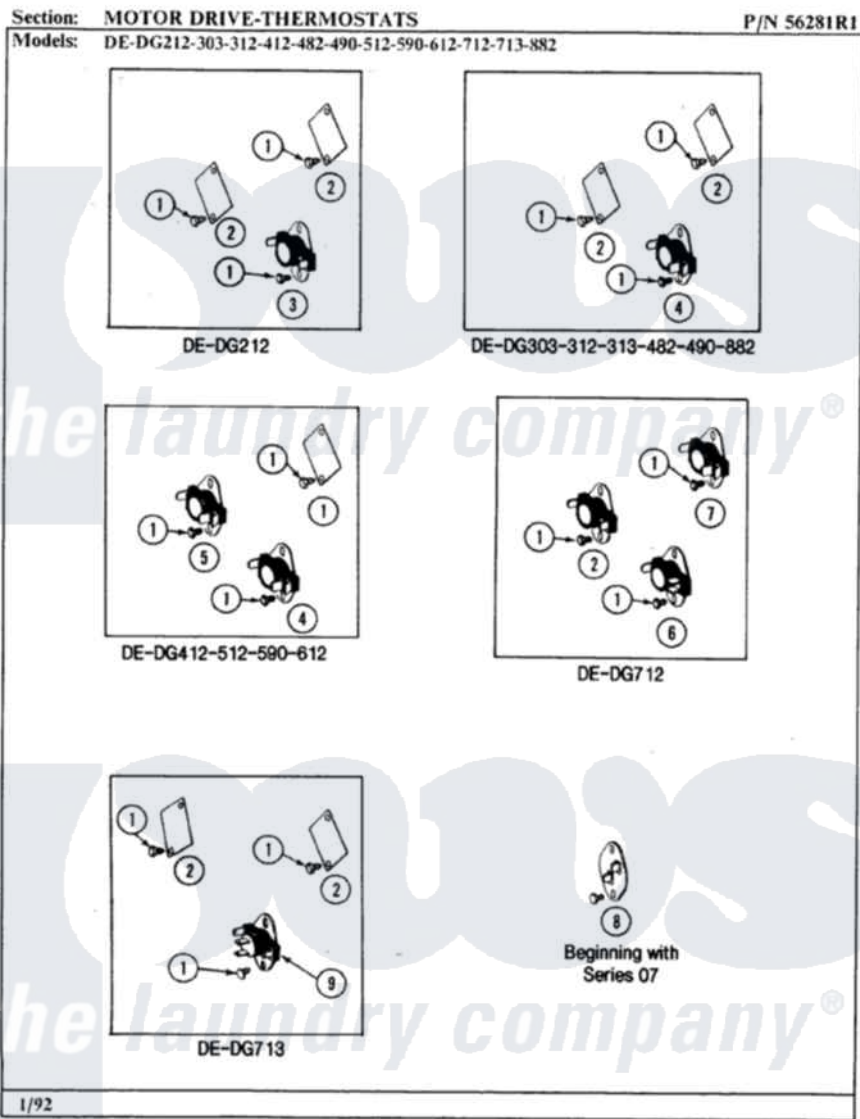

Maytag DG712 06 - MOTOR DRIVE-THERMOSTATS

42

Maytag [Residential Maytag DG712 Dryer Parts](#) Parts Diagram 06 - MOTOR DRIVE-THERMOSTATS
 Click on the part number to view part

Item	Original Part Number	Replaced By	Status	Part Description
1	211294	90767		Screw, 8A X 3/8 HeX Washer Head Tapping
3	303392			Thermostat, Cycling
6	Y303391	33303391		Thermostat, Cycling
7	305953			Cool Down Thermostat
8	306604			Cut-Off, Thermal Part Not Used