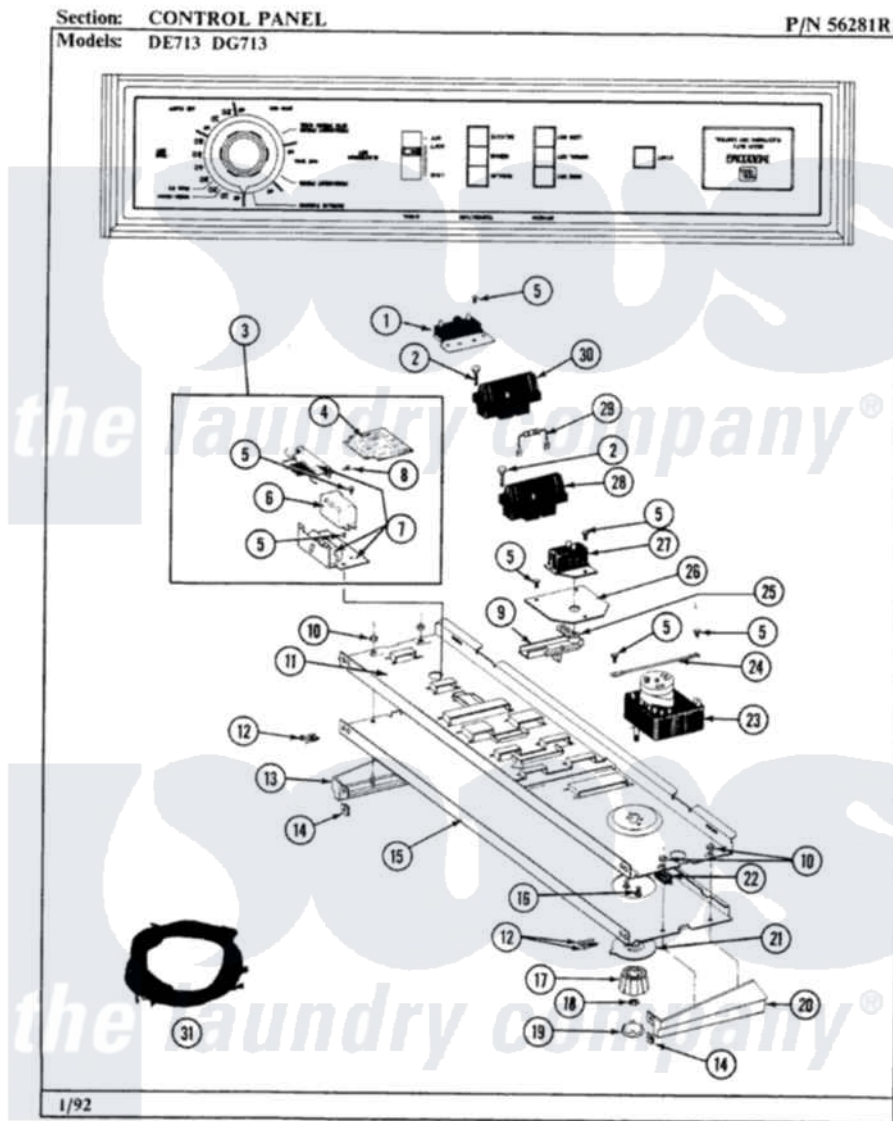

Maytag DG713 01 - CONTROL PANEL

22

Maytag Residential Maytag DG713 Dryer Parts Parts Diagram 01 - CONTROL PANEL
Click on the part number to view part

Item	Original Part Number	Replaced By	Status	Part Description
1	306533			Switch, Push/To/Start W/Bkt
2	213117	67006908		Screw, Ice Rack
3	306920			Elect Control Assembly Dg
4	306923			Pc Board Assembly----NA
5	Y251119	3177991		Screw
6	306914			Relay - Gas
7	306918			Connector, Assembly Edge Board
8	311863		Not Available	SCREW FOR CAUTION PLATE----NA
9	306922			Slide Assembly
10	214872			Palnut, End Cap Note: Nut, Lamp Holder
11	314184			Back Up Plate
12	210932			Screw, No.8 X 9/16 Ctsk Note: Screw, Inlet Duct
13	214815			End Cap F/Control Panel-LH
14	214894			Fastener, End Cap

15	306927		Not Available	CONTROL PANEL
16	910708	488234		Screw 8-32 X 1/4
17	314421			Knob For Timer
18	312273			Nut, Control Knob
19	215164		Not Available	CAP FOR KNOB
20	214816			End Cap F/Control Panel-RH
21	314422	33001500		Dial, Timer Indicator
22	214897			Pad, Control Panel
23	306926		Not Available	TIMER
24	204807			Ground Wire, Supp. Plte To Top Cover
25	211294	90767		Screw, 8A X 3/8 HeX Washer Head Tapping
26	314169	313610		Hndle-Door
27	Y305204		Not Available	BUZZER - ADJUSTABLE
28	Y306924			Switch, Temperature Selecto
29	306917			Resistor, Med Temp Gas
30	Y306924			Switch, Temperature Selecto
31	306898			Wire Harness