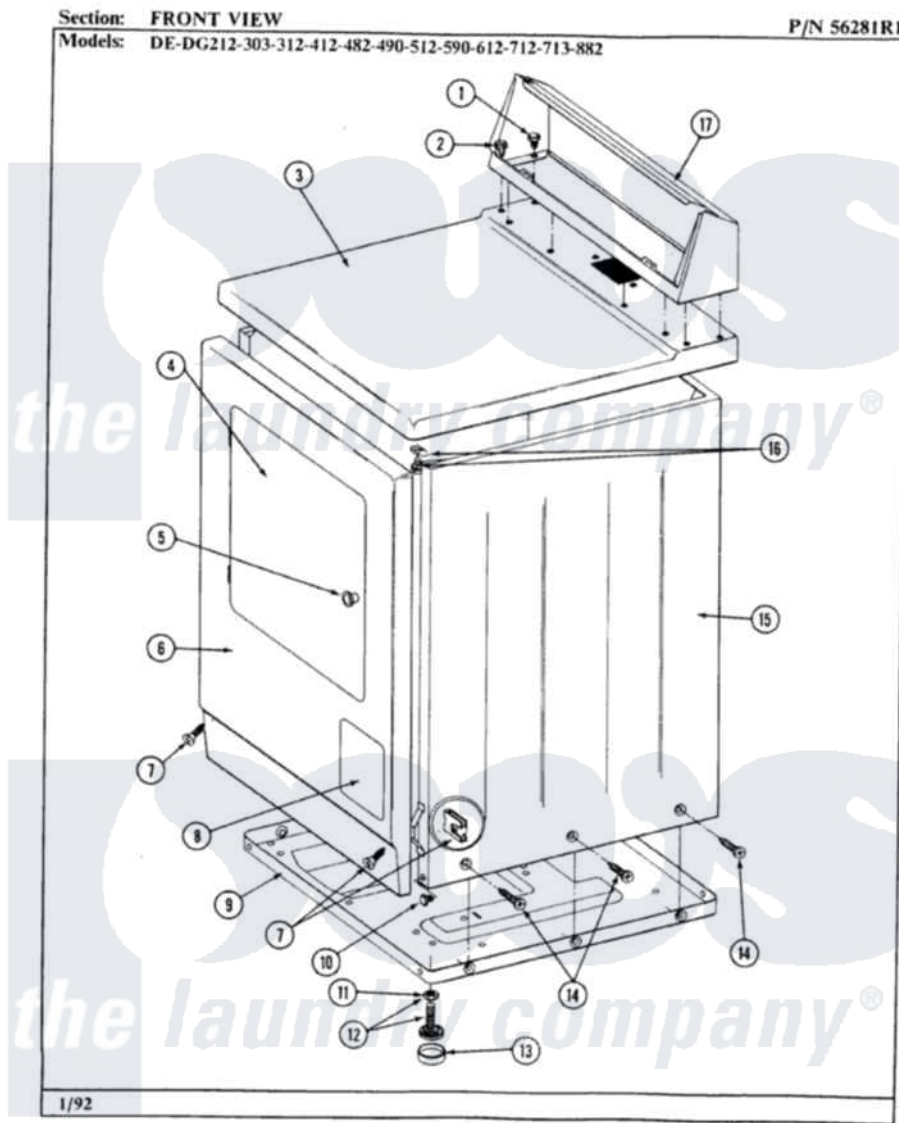

Maytag DG713 03 - FRONT VIEW

26

Maytag Residential Maytag DG713 Dryer Parts Parts Diagram 03 - FRONT VIEW
 Click on the part number to view part

Item	Original Part Number	Replaced By	Status	Part Description
1	211194		Not Available	LOCK WASHER
2	Y313559			Screw
3	307104			Top Cover Assembly
4	Y306668			DOOR (WHT)
5	303942		Not Available	KNOB AND SCREW
6	304594			Front Panel-White
7	204439			Screw And Fstner Assembly
8	302542		Not Available	PART NOT USED. (DG ONLY)
9	Y303361		Not Available	BASE ASSY. (UPPER & LOWER)
10	Y310632	1163839		Screw
11	Y052740	62739		Nut, Lock
12	Y305086			Adjustable Leg And Nut
13	Y314137			Foot, Rubber
14	213007			Xfor Cabinet See Cabinet, Back
15	305302		Not Available	CABINET-WHITE