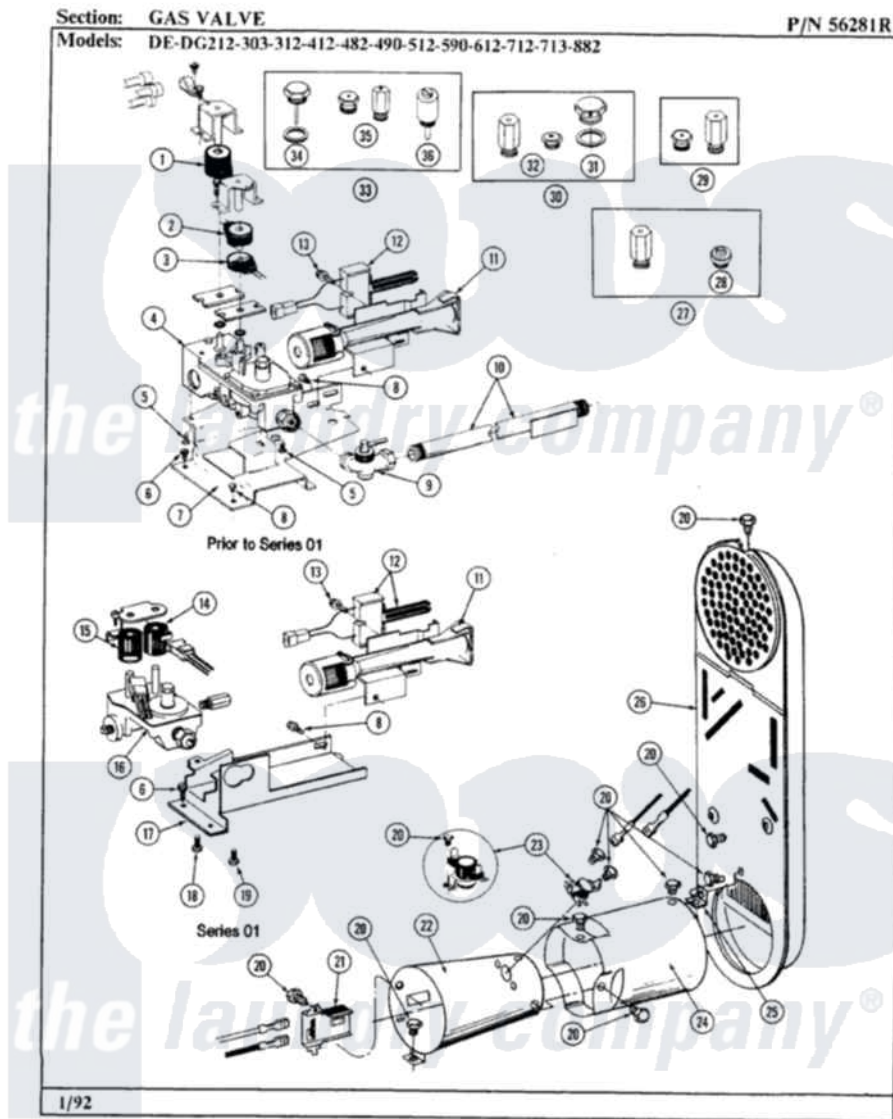

Maytag DG713 04 - GAS VALVE

38

Maytag [Residential Maytag DG713 Dryer Parts](#) Parts Diagram 04 - GAS VALVE
 Click on the part number to view part

Item	Original Part Number	Replaced By	Status	Part Description
1	305603			Secondary Coil
2	305604			Holding Coil
3	305605			Booster Coil
4	W10116794			Gas Valve
5	211410			Screw, HeX Head No.8 X 3/8 Inch
6	Y313561			Screw---NA
7	312929			Gas Valve Bracket
8	Y310632	1163839		Screw
9	Y303349			Angle Shut-Off, Gas Valve
10	Y303383	33001735		Pipe And Bracket Assembly Series 18 Not Needed Use Vavle
11	304974	33002793		Burner Assembly
12	304970	4391996		Ignitor
13	304971			Screw Note: Screw, Igniter
14	306105	694540		Coil, 60 Hz

15	306106		Coil, Holding And Booster--W
16	306176		Valve, Gas
17	314566		Gas Control Bracket
18	314082	90767	Screw, 8A X 3/8 HeX Washer Head Tapping
19	Y313559		Screw
20	211294	90767	Screw, 8A X 3/8 HeX Washer Head Tapping
21	Y303377	338906	Radiant, Sensor
22	Y303368		Cone, Combustion
23	303395		Thermostat, Hi-Limit
24	Y303841		Cone, Extension
25	Y312890		Retainer, Heater Chamber
26	Y303369		Inlet Duct Assembly
27	306204	33002924	Gas Conv K
28	314602	694424	Leak, Limiter
29	305862	Not Available	MAIN BURNER ORIFICE KIT-MIX
"	305860	Not Available	MAIN BURNER ORIFICE KIT-NAT
"	305861	Not Available	MAIN BURNER ORIFICE KIT-LPG
30	Y304672		Conversion Kit-LPG To Nat.
31	302809		Screw Assembly - Leak Limit
32	305860	Not Available	MAIN BURNER ORIFICE KIT-NAT
33	Y306195	MAL9000AXX	LP Gas Con
34	302810		Screw Assembly - Blue Block Ope
35	305861	Not Available	MAIN BURNER ORIFICE KIT-LPG
36	306184	Not Available	PLUG, BLOCKING (LPG REGULATOR)