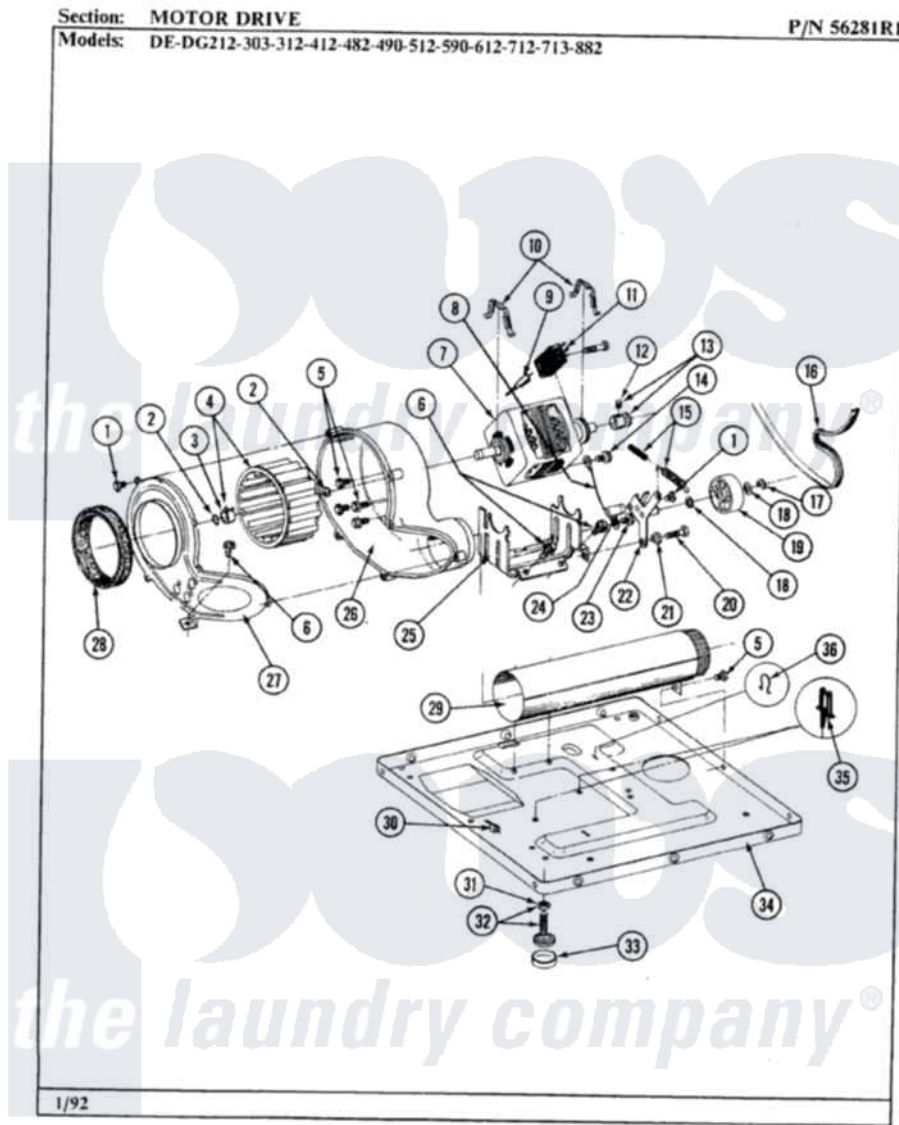

Maytag DG713 05 - MOTOR DRIVE

-40-

Maytag [Residential Maytag DG713 Dryer Parts](#) Parts Diagram 05 - MOTOR DRIVE
 Click on the part number to view part

Item	Original Part Number	Replaced By	Status	Part Description
1	Y312961	W10116751		Screw
2	410233	9703438		Ring-Retrn
3	312967			Clamp, Blower Housing
4	Y303836			Blower Wheel Assembly And Clamp
5	Y310632	1163839		Screw
6	Y313561			Screw---NA
7	Y303358	W10410999		Motor-Drive
8	901220			Ground Wire
9	306448		Not Available	WIRE
10	Y015825			Clip, Motor To Motor Support
11	Y303877		Not Available	SWITCH, MOTOR EXTERNAL START No.303358-2, No.303358-4, 303358-7
"	Y303879			Switch, Motor External Start
"	306207		Not Available	(PROD. No.303358-8 & No.303358-9)
12	Y053241			Set Screw, Motor Pulley

13	Y305185	6-3051850	Pulley- MO
14	910343	488234	Screw 8-32 X 1/4
15	Y303945		IDLER SPRING ASSY. W/PLUG
16	Y312959		Poly "V" Belt For Tumbler
17	312958	354987	Ring, Retaining
18	Y312527		Washer, Idler Shaft
19	Y303705	6-3037050	Pulley- ID
20	Y014874		Screw, Idler Arm And Sleeve
21	Y312894	315772	Sleeve, Idler Arm
22	Y303363	6-3033630	Idler Arm
23	211294	90767	Screw, 8A X 3/8 HeX Washer Head Tapping
24	Y313582	W10116756	Spacer
25	312897		Not Available
26	Y312893		SUPPORT, MOTOR
27	314846		Housing, Blower
"	Y312895		Not Available
28	Y312901		COVER FOR BLOWER---NA
29	Y303442		Seal, Housing Cover
30	Y310376		EXHAUST DUCT ASSEMBLY
31	Y052740	62739	Clip, Door Switch Harness
32	Y305086		Nut, Lock
33	Y314137		Adjustable Leg And Nut
34	Y303361		Not Available
35	Y313262	W10116752	Foot, Rubber
36	410490		BASE ASSY. (UPPER & LOWER)
			Retainer-
			Spring, Retainer Wire Harness