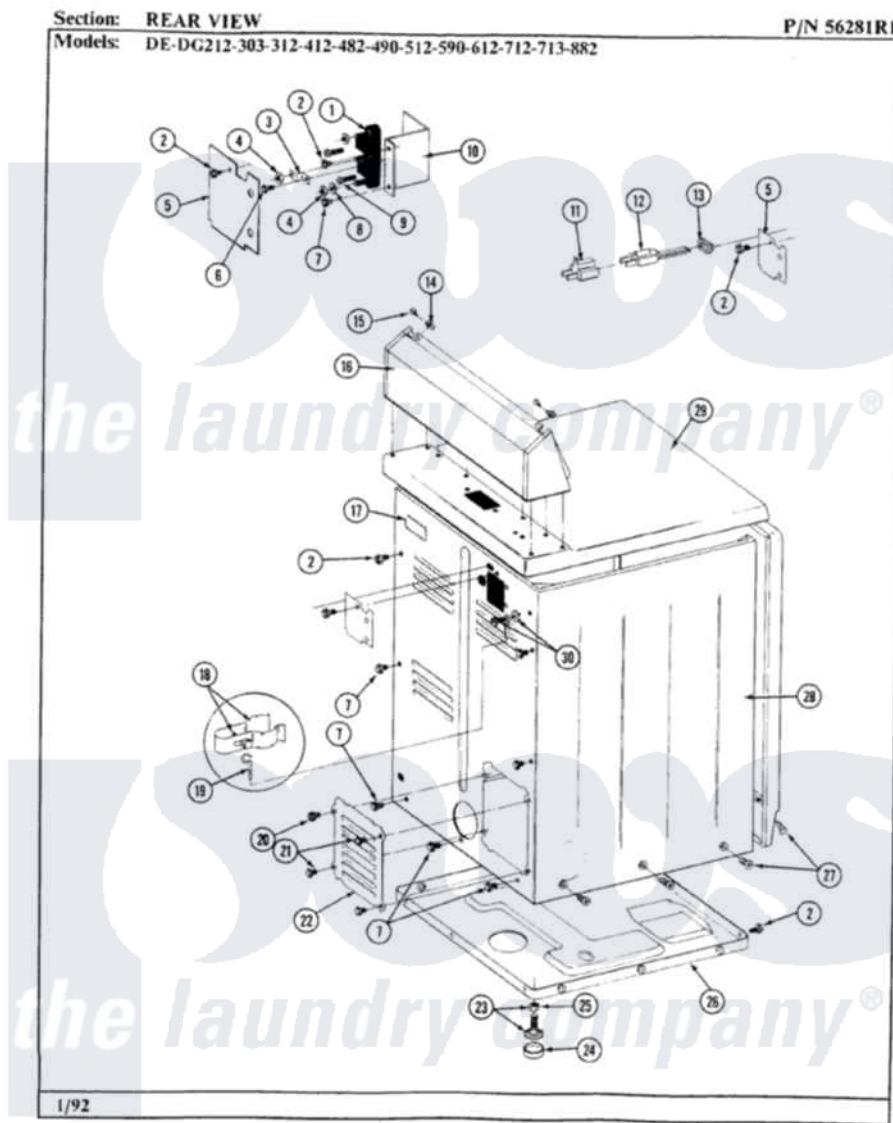

Maytag DG713 07 - REAR VIEW

28

Maytag [Residential Maytag DG713 Dryer Parts](#) Parts Diagram 07 - REAR VIEW
 Click on the part number to view part

Item	Original Part Number	Replaced By	Status	Part Description
2	Y313561			Screw---NA
5	Y312905		Not Available	COVER, TERMINAL
7	Y310632	1163839		Screw
11	Y201808			Converter
12	302521		Not Available	CORD, POWER PART NOT USED-GAS MODELS ONLY
13	211881			Grommet, Cord Part Not Used-Gas Models Only
14	215075			Fastener, Control Panel To Console
15	210932			Screw, No.8 X 9/16 Ctsk Note: Screw, Inlet Duct
16	Y305193			Console
17	214519			LABEL, ELECTRICAL INSTR. PART NOT USED-GAS MODELS ONLY
18	301548			Clamp, Ground Wire
19	311155			Ground Wire And Clamp
20	Y313559			Screw

21	211294	90767	Screw, 8A X 3/8 HeX Washer Head Tapping
22	Y312951	Not Available	ACCESS COVER, BACK
23	Y305086		Adjustable Leg And Nut
24	Y314137		Foot, Rubber
25	Y052740	62739	Nut, Lock
26	Y303361	Not Available	BASE ASSY. (UPPER & LOWER)
27	213007		Xfor Cabinet See Cabinet, Back
28	305302	Not Available	CABINET-WHITE
29	307104		Top Cover Assembly
30	303846	22003781	Screw, Ground Strap