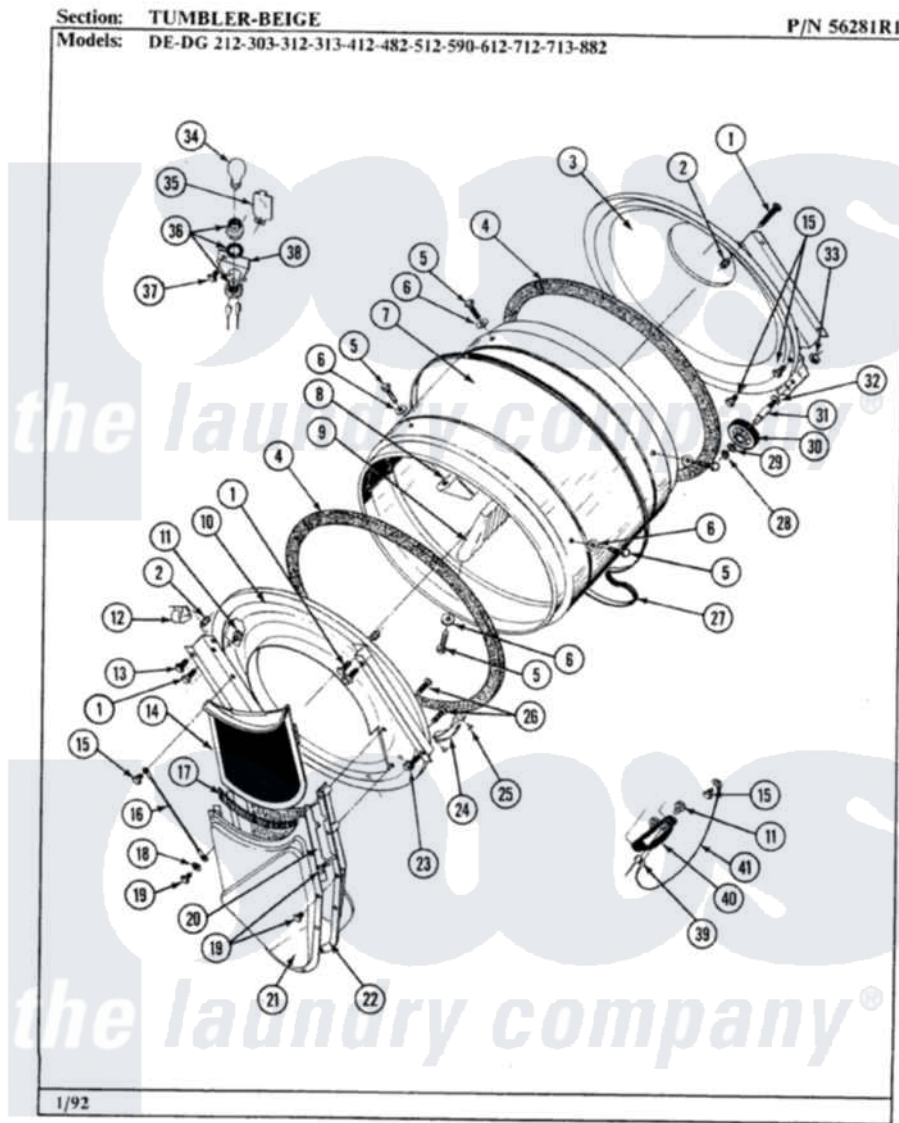

Maytag DG713 08 - TUMBLER-BEIGE

34

Maytag Residential Maytag DG713 Dryer Parts Parts Diagram 08 - TUMBLER-BEIGE
Click on the part number to view part

Item	Original Part Number	Replaced By	Status	Part Description
1	313764		Not Available	SCREW
2	313915	31-3915		Tech Sheet
3	Y306660	33001106		Back, Tumbler
4	314820			Seal, Tumbler
5	Y310759			Screw, Tumbler Baffles
6	314158			Washer, Baffle To Tumbler
7	306663		Not Available	TUMBLER W/BAFFLES
"	314802		Not Available	TUMBLER W/OUT BAFFLES
8	314803	33001012		Baffle
9	314804	33001004		Baffle, Tall
10	306678		Not Available	TUMBLER FRONT
11	Y251119	3177991		Screw
12	Y310376			Clip, Door Switch Harness
13	Y313561			Screw---NA
14	Y306666	33001003		Screen, Lint
15	211294	90767		Screw, 8A X 3/8 HeX Washer Head Tapping

16	205810		Wire, Ground
17	Y313796		Lint Seal
18	310557		Washer
19	Y312961	W10116751	Screw
20	Y313795		Guide For Lint Screen
21	Y312964	Not Available	OUTLET DUCT - OUTER HALF
22	306656	Not Available	OUTLET DUCT & GRID ASSEMBLY
"	306657	Not Available	OUTLET DUCT & GRID
23	Y310632	1163839	Screw
24	306508		Tumbler Bearing Kit ---W
25	210720		Rivet, Bearing To Tumbler Fmt
26	Y314110	33002917	Screw, No.10-16
27	Y312959		Poly "V" Belt For Tumbler
28	410233	9703438	Ring-Retrnr
29	312535		Washer, Vault Mounting Brk.
30	Y303373	12001541	Drum Roller/Washer Assembly--W
31	Y312948	6-3129480	Shaft- Tumbler
32	Y313347	312535	Washer, Vault Mounting Brk.
33	312538	33001443	Nut, Hex
34	300909	8009	Bulb-Light
35	Y312892	33312892	Lens
36	300910	Not Available	RECEPTACLE
37	310207		Screw, No.6 X 1/4 Inch
38	312903	Not Available	LAMP BRACKET
39	Y312658		Receptacle, Sensor Ground Wire
40	304997		Sensor Assembly With Screws
41	Y303711		Sensor Ground Wire