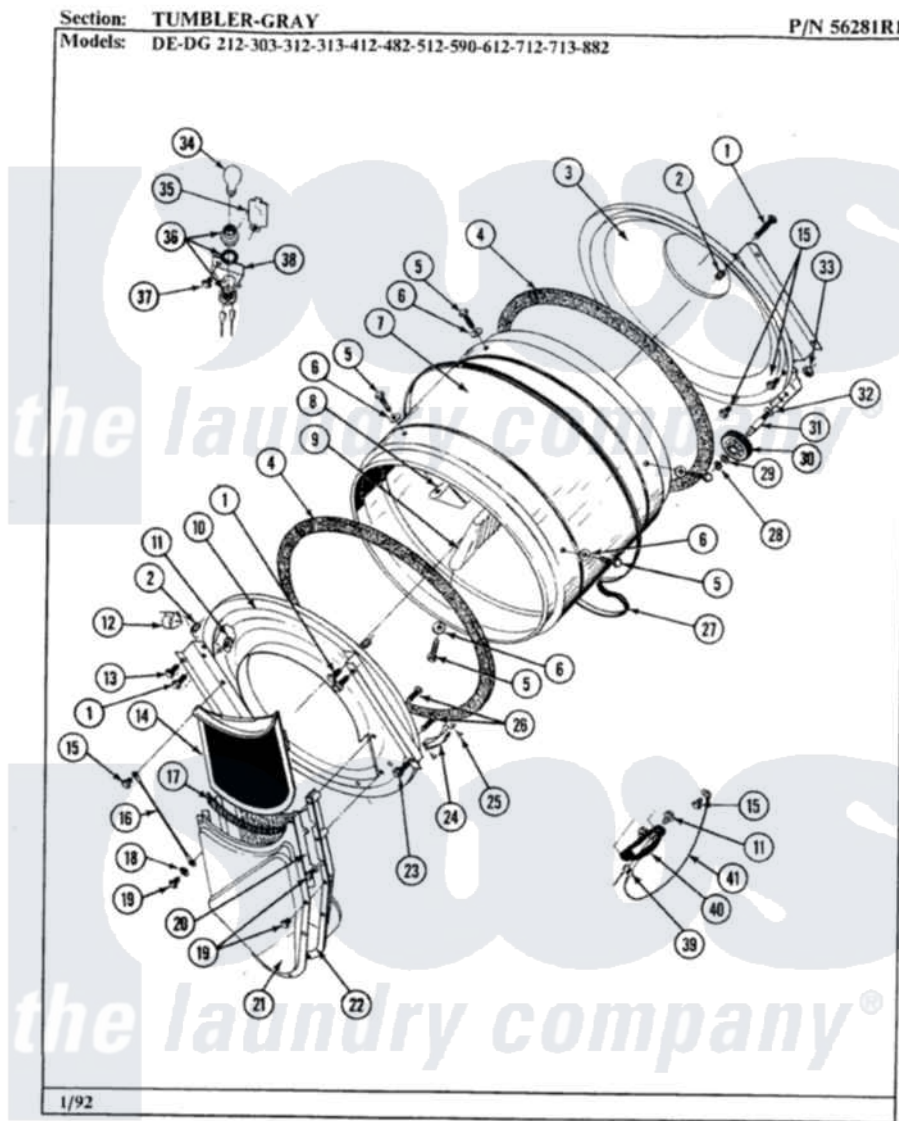

Maytag DG713 09 - TUMBLER-GRAY

32

Maytag Residential Maytag DG713 Dryer Parts Parts Diagram 09 - TUMBLER-GRAY
 Click on the part number to view part

Item	Original Part Number	Replaced By	Status	Part Description
1	313764		Not Available	SCREW
2	313915	31-3915		Tech Sheet
3	Y306660	33001106		Back, Tumbler
4	Y313541	33313541		Seal- Tumbler
5	Y310759			Screw, Tumbler Baffles
6	314158			Washer, Baffle To Tumbler
7	305187		Not Available	TUMBLER W/BAFFLES
"	Y314153		Not Available	TUMBLER No.
8	314154		Not Available	TUMBLER BAFFLE - SHORT
9	314155	33001004		Baffle, Tall
10	Y304676		Not Available	TUMBLER FRONT ASSEMBLY
11	Y251119	3177991		Screw
12	Y310376			Clip, Door Switch Harness
13	Y313561			Screw---NA
14	Y304388	33001003		Screen, Lint
				Screw, 2 1/8 Hex Washer

15	211294	90767	Screw, 0A X 3/8 HEX WASHER
16	205810		Wire, Ground
17	Y313796		Lint Seal
18	310557		Washer
19	Y312961	W10116751	Screw
20	Y313795		Guide For Lint Screen
21	Y312964		Not Available
22	Y304810		Not Available
23	Y310632	1163839	Screw
24	306508		Tumbler Bearing Kit ----W
25	210720		Rivet, Bearing To Tumbler Fmt
26	Y314110	33002917	Screw, No.10-16
27	Y312959		Poly "V" Belt For Tumbler
28	410233	9703438	Ring-Retrn
29	312535		Washer, Vault Mounting Brk.
30	Y303373	12001541	Drum Roller/Washer Assembly--W
31	Y312948	6-3129480	Shaft- Tumbler
32	Y313347	312535	Washer, Vault Mounting Brk.
33	312538	33001443	Nut, Hex
34	300909	8009	Bulb-Light
35	Y312892	33312892	Lens
36	300910		Not Available
37	310207		Screw, No.6 X 1/4 Inch
38	312903		Not Available
39	Y312658		Receptacle, Sensor Ground Wire
40	304997		Sensor Assembly With Screws
41	Y303711		Sensor Ground Wire