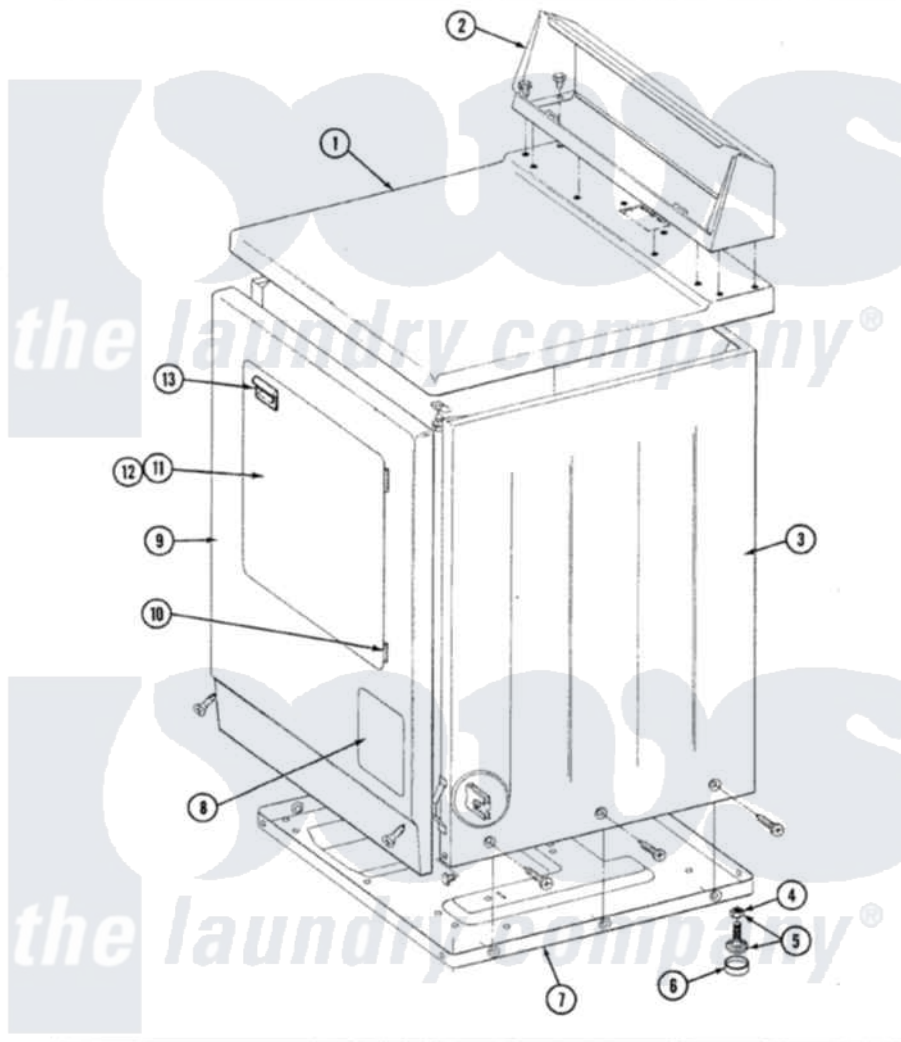

# Maytag DG7400 03 - FRONT VIEW

SECTION: FRONT VIEW  
MODEL: DE-DG MODELS

Issue Date: 6/90

56

Maytag [Residential Maytag DG7400 Dryer Parts](#) Parts Diagram 03 - FRONT VIEW  
Click on the part number to view part

Item	Original Part Number	Replaced By	Status	Part Description
1	<a href="#">307104</a>			Top Cover Assembly
"	<a href="#">204445</a>			Screw And Fastener Assembly
2	<a href="#">Y305193</a>			Console
"	<a href="#">Y313559</a>			Screw
3	<a href="#">307124</a>			Cabinet
"	Y310632	<a href="#">1163839</a>		Screw
4	Y052740	<a href="#">62739</a>		Nut, Lock
5	<a href="#">Y305086</a>			Adjustable Leg And Nut
6	<a href="#">Y314137</a>			Foot, Rubber
7	Y303361		Not Available	BASE ASSY. (UPPER & LOWER)
8	302542		Not Available	PART NOT USED. (DG ONLY)
9	<a href="#">Y307998</a>			Front Panel
10	307099	<a href="#">33001230</a>		Hinge, Door
11	Y307111		Not Available	DOOR ASSY. COMPLETE (WHT)
12	<a href="#">314966</a>			Panel, Outer